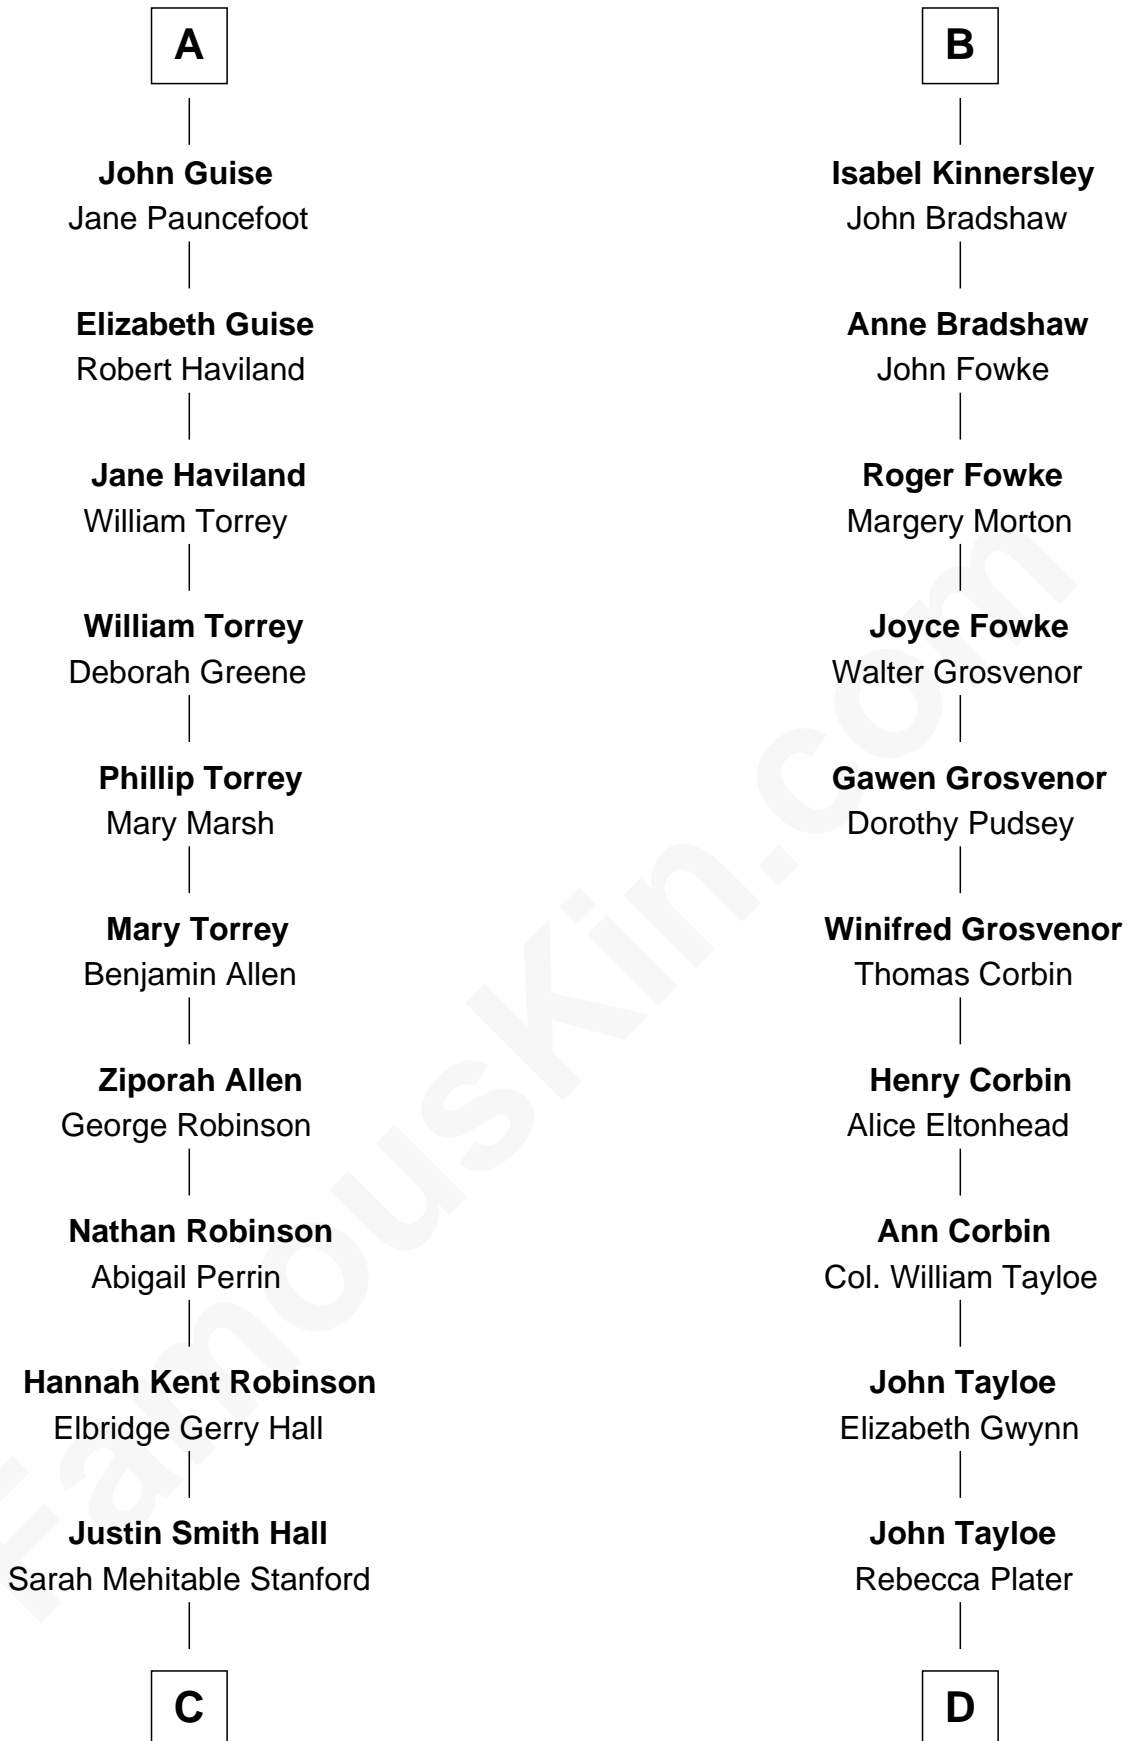

FamousKin.com Relationship Chart of

Raquel Welch

Movie Actress

19th cousin 2 times removed of

Thomas Hunt Morgan

Nobel Prize Winner in Physiology or Medicine

C

Emery Stanford Hall
Clara Louise Adams

Josephine Sarah Hall
Armando Carlos Tejada

Raquel Welch
aka Raquel Welch

D

Elizabeth Tayloe
Col. Edward Lloyd

Mary Tayloe Lloyd
Francis Scott Key

Elizabeth Phoebe Key
Charles Howard

Ellen Key Howard
Charlton Hunt Morgan