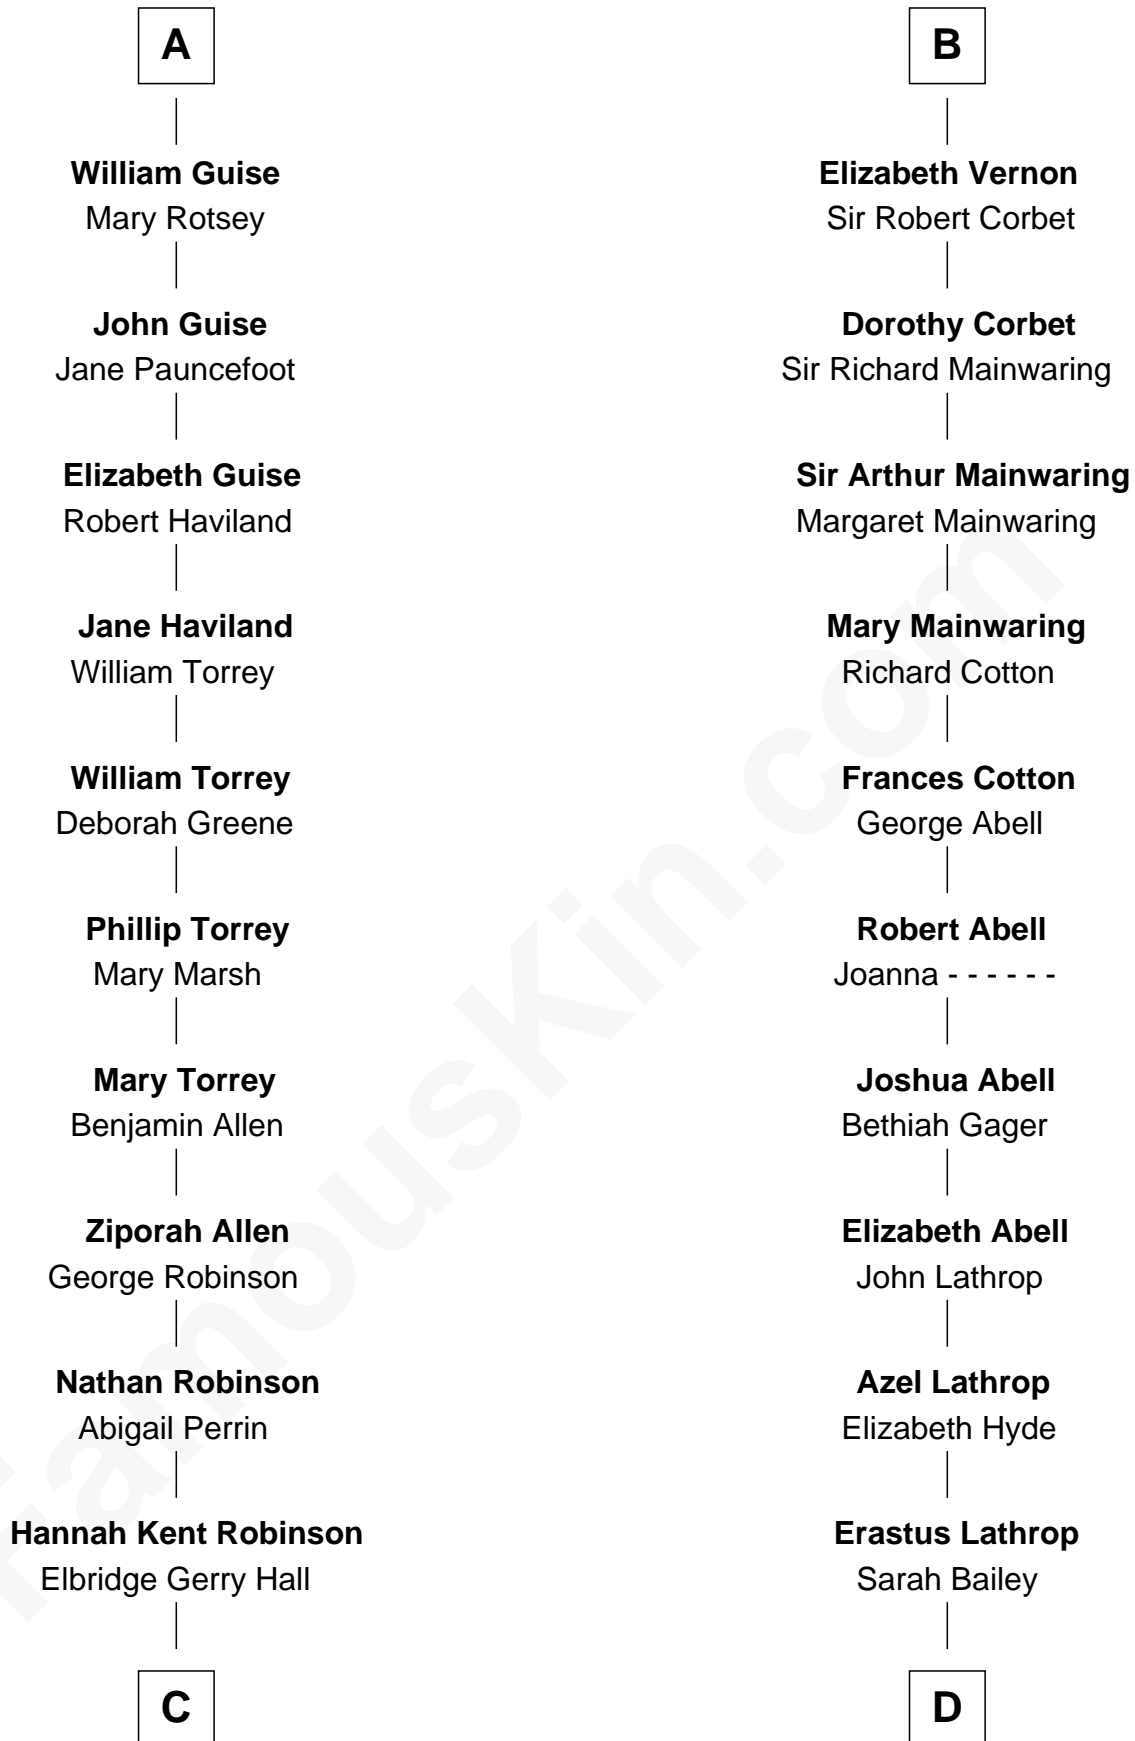

FamousKin.com Relationship Chart of

Raquel Welch

Movie Actress

19th cousin 1 time removed of

Marjorie Post

Founder of General Foods

C

Justin Smith Hall
Sarah Mehitable Stanford

Emery Stanford Hall
Clara Louise Adams

Josephine Sarah Hall
Armando Carlos Tejada

Raquel Welch
aka Raquel Welch

D

Caroline Cushman Lathrop
Charles Rollin Post

Charles William Post
Elle Letitia Merriweather