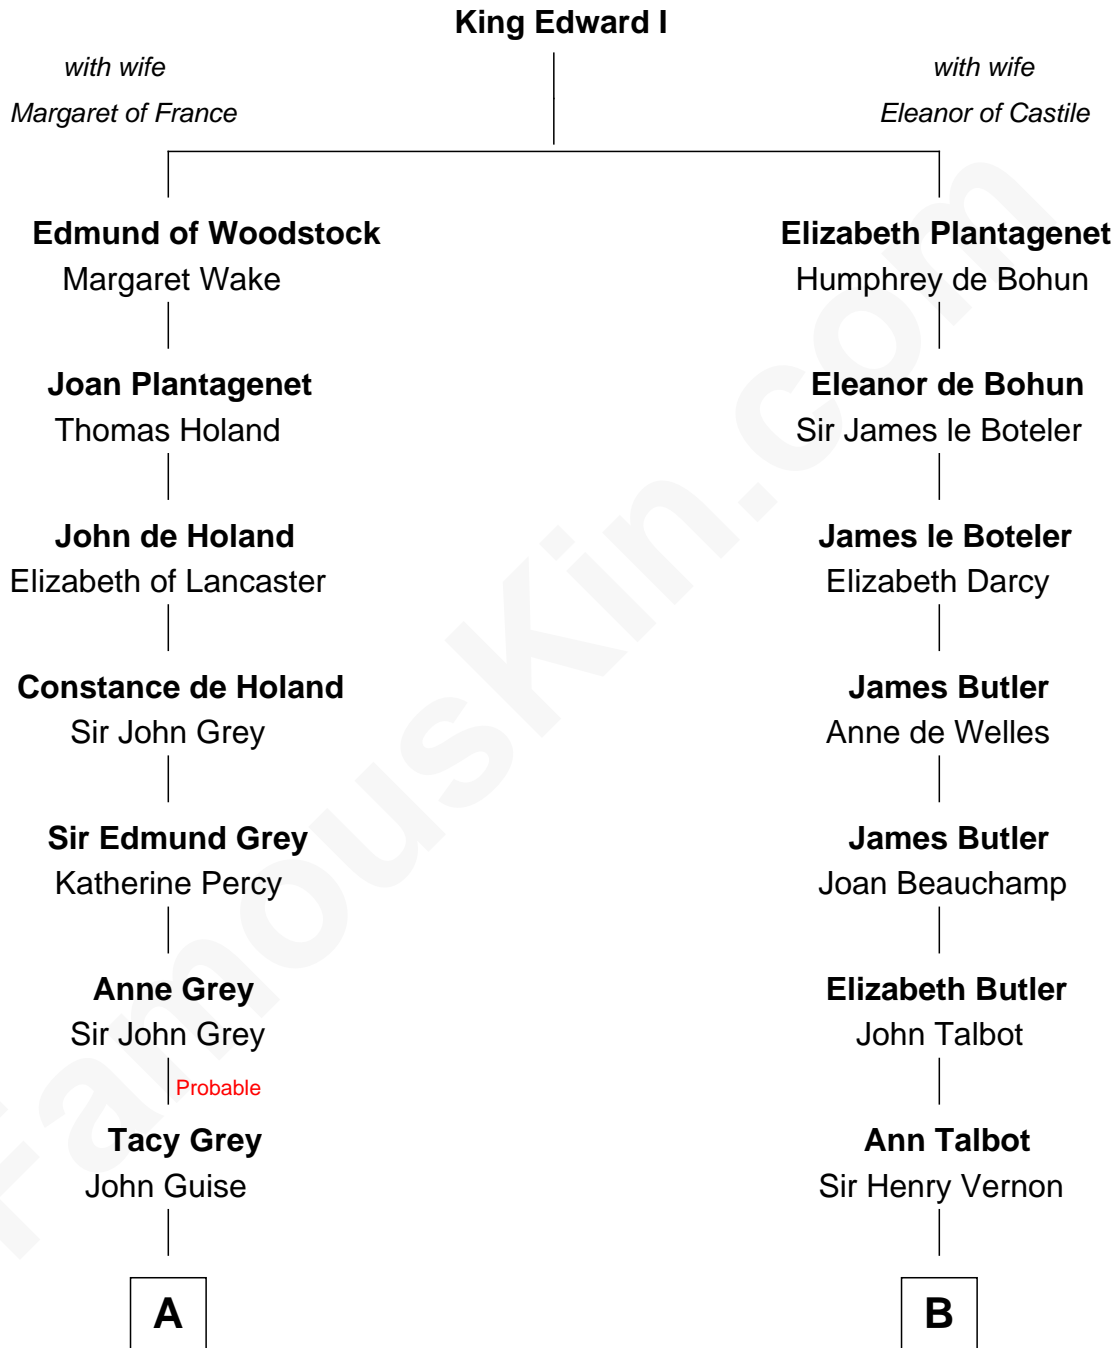

FamousKin.com Relationship Chart of

Raquel Welch

Movie Actress

19th cousin 1 time removed of

Marjorie Post

Founder of General Foods

C

Justin Smith Hall
Sarah Mehitable Stanford

Emery Stanford Hall
Clara Louise Adams

Josephine Sarah Hall
Armando Carlos Tejada

Raquel Welch
aka Raquel Welch

D

Caroline Cushman Lathrop
Charles Rollin Post

Charles William Post
Elle Letitia Merriweather