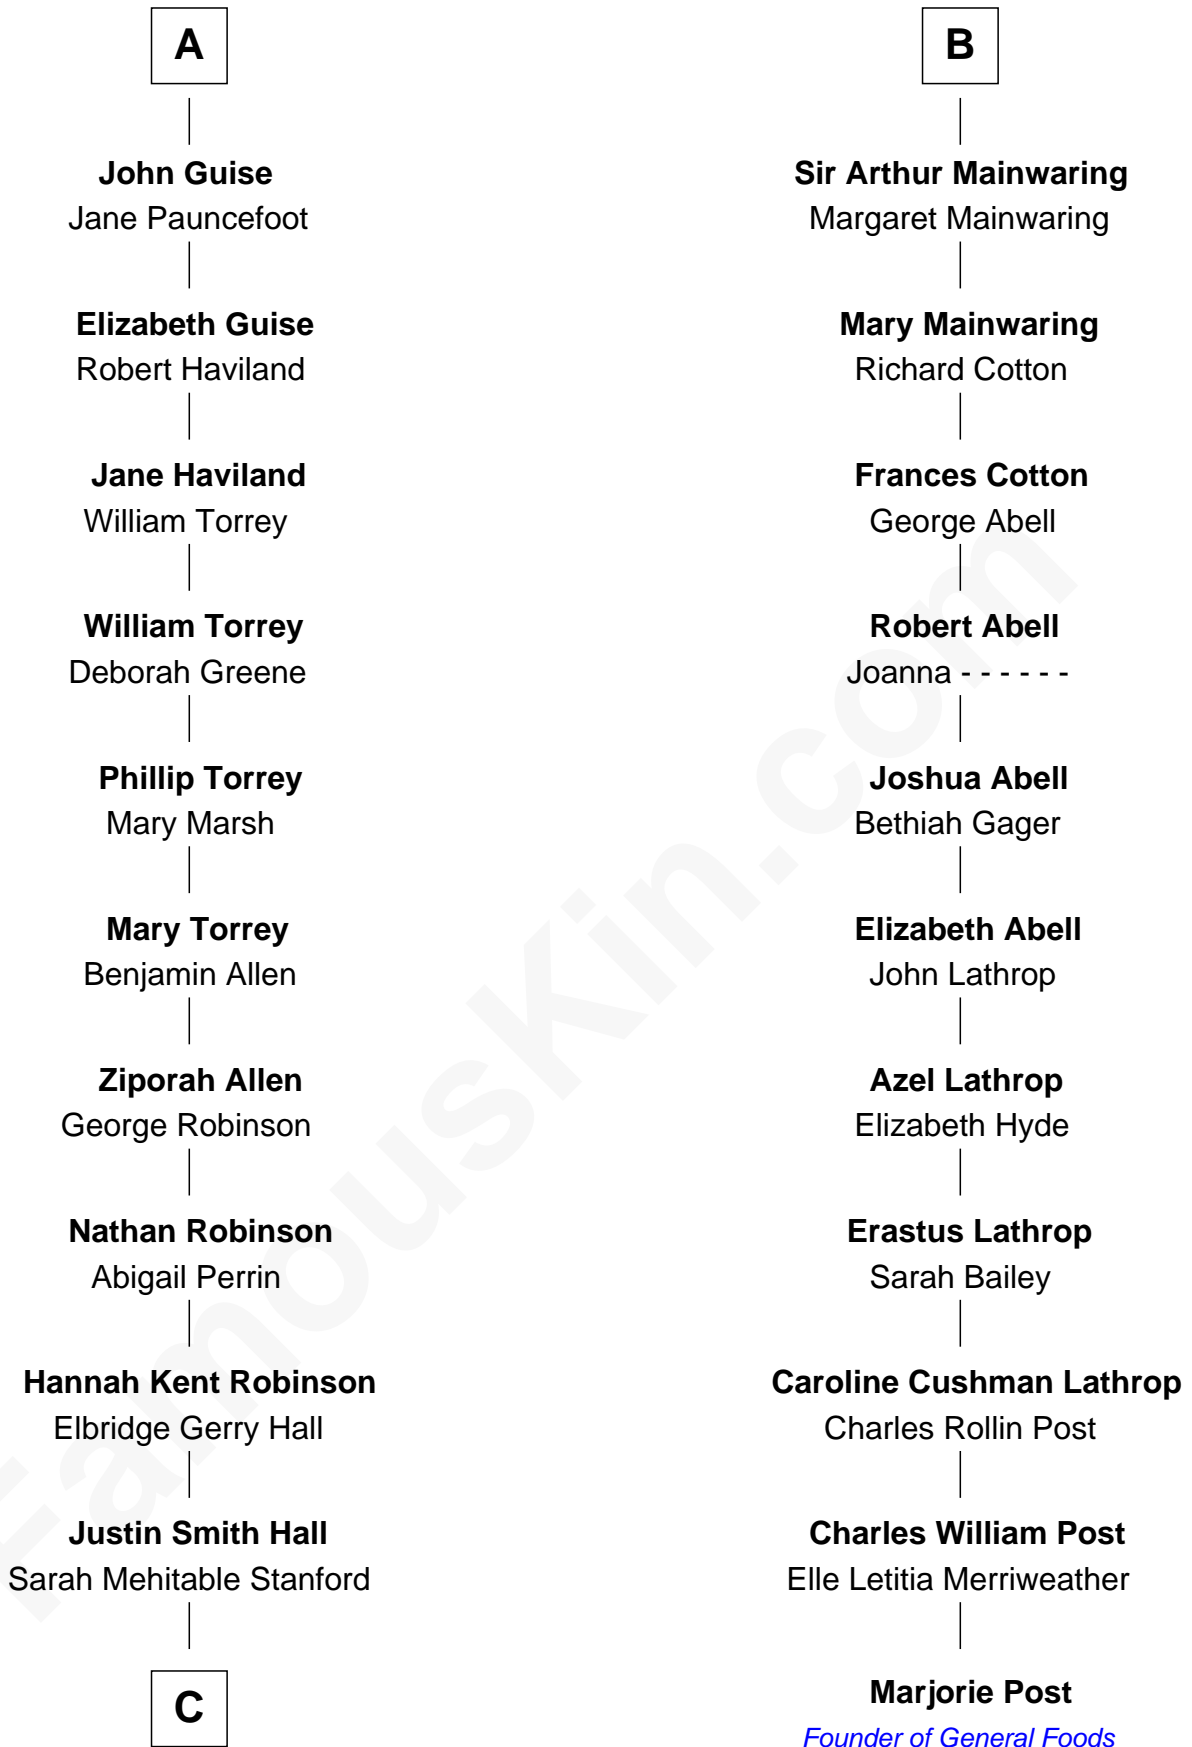

FamousKin.com Relationship Chart of

Raquel Welch

Movie Actress

17th cousin 2 times removed of

Marjorie Post

Founder of General Foods

C

—
Emery Stanford Hall
Clara Louise Adams

—
Josephine Sarah Hall
Armando Carlos Tejada

—
Raquel Welch
aka Raquel Welch

FamousKin.com