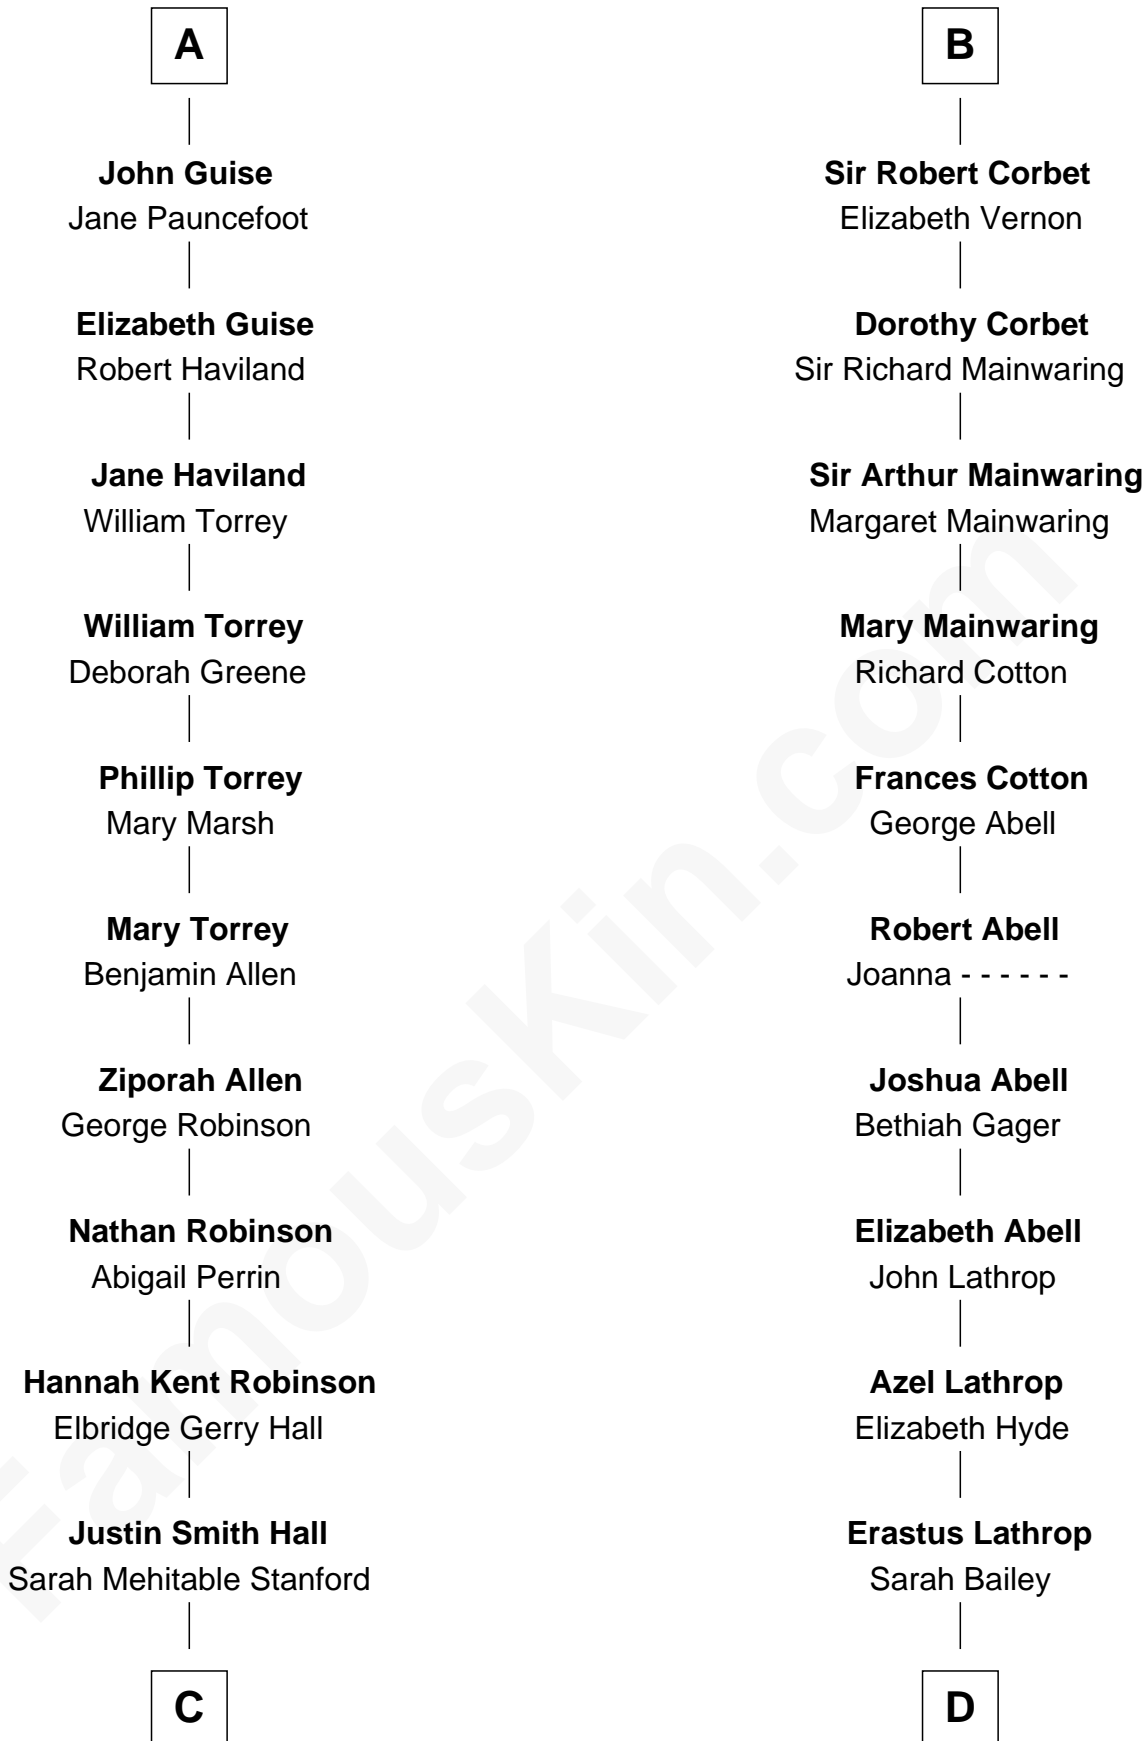

FamousKin.com Relationship Chart of

Raquel Welch

Movie Actress

18th cousin 1 time removed of

C. W. Post

Founder of Post Cereals

C

Emery Stanford Hall
Clara Louise Adams

Josephine Sarah Hall
Armando Carlos Tejada

Raquel Welch
aka Raquel Welch

D

Caroline Cushman Lathrop
Charles Rollin Post

C. W. Post
Founder of Post Cereals

FamousKin.com