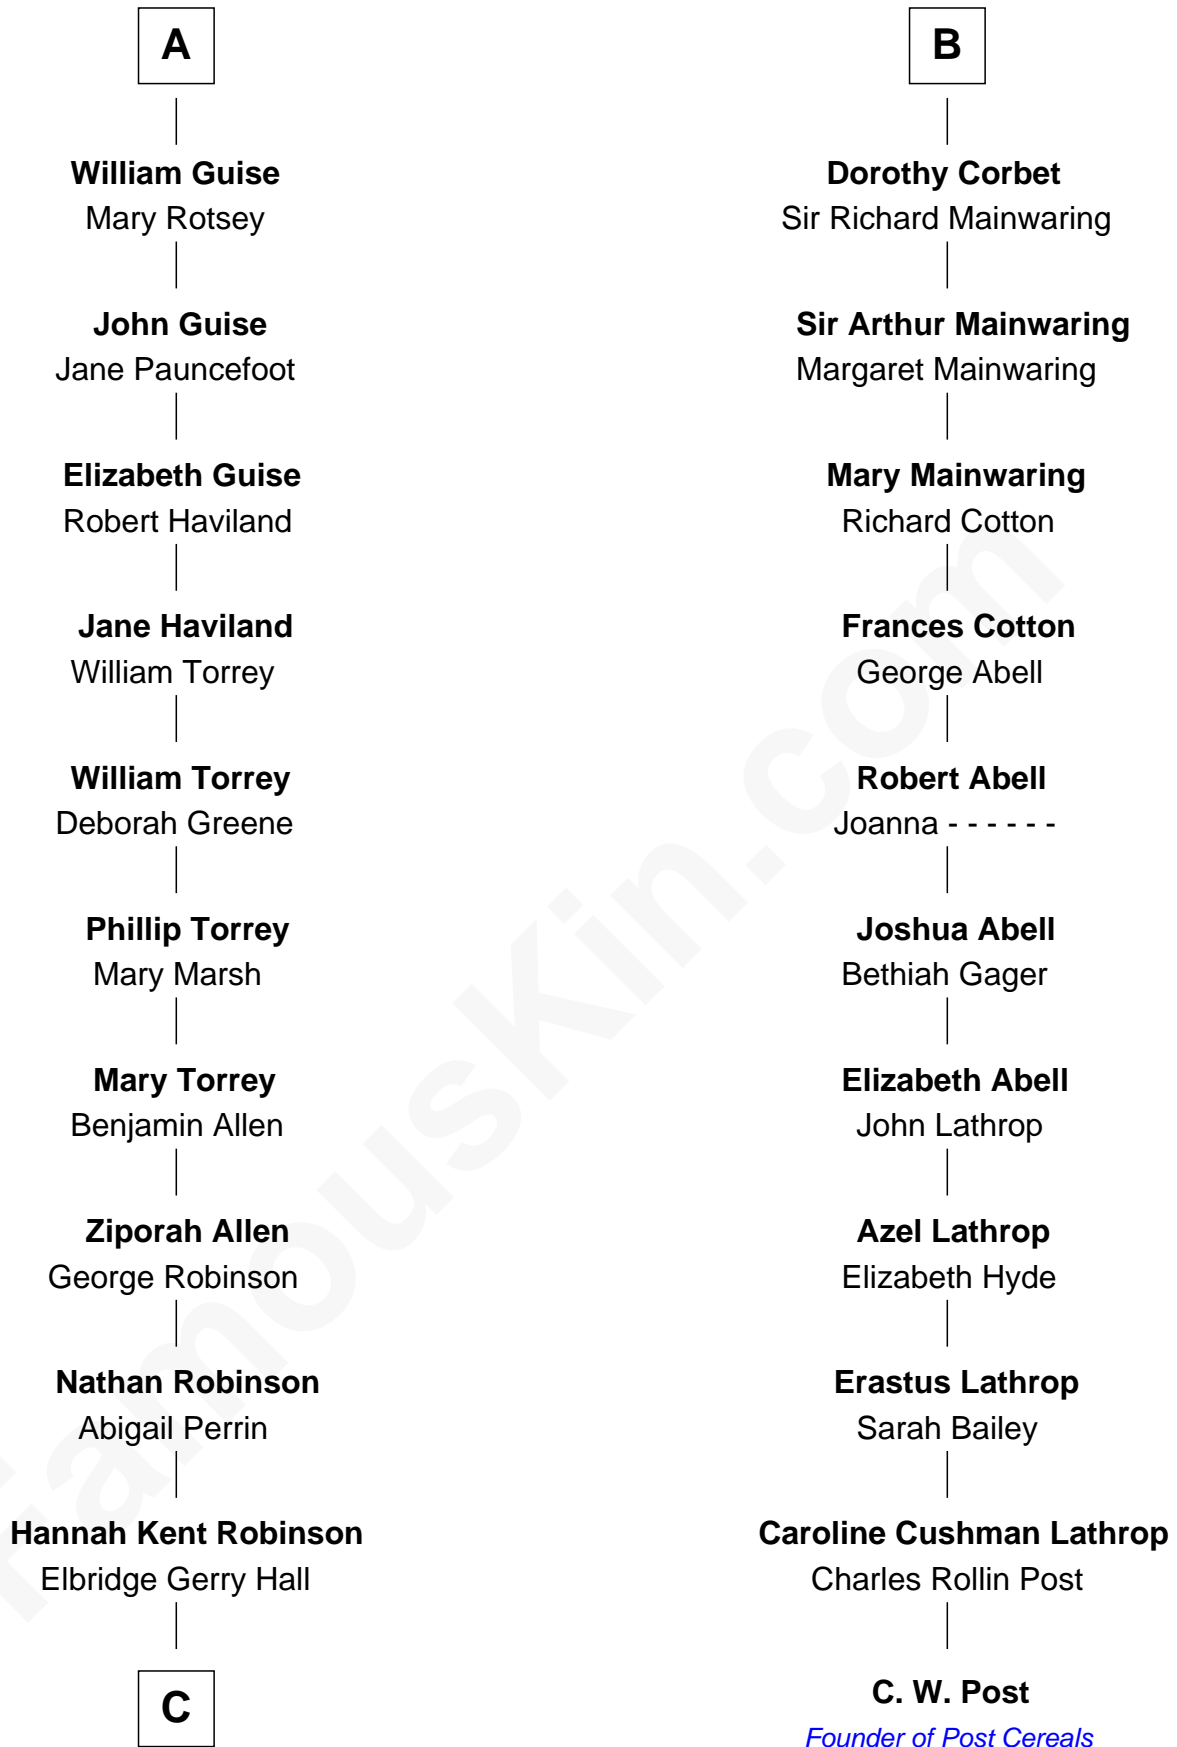

FamousKin.com Relationship Chart of

Raquel Welch

Movie Actress

17th cousin 3 times removed of

C. W. Post

Founder of Post Cereals

C

Justin Smith Hall
Sarah Mehitable Stanford

Emery Stanford Hall
Clara Louise Adams

Josephine Sarah Hall
Armando Carlos Tejada

Raquel Welch
aka Raquel Welch

FamousKin.com