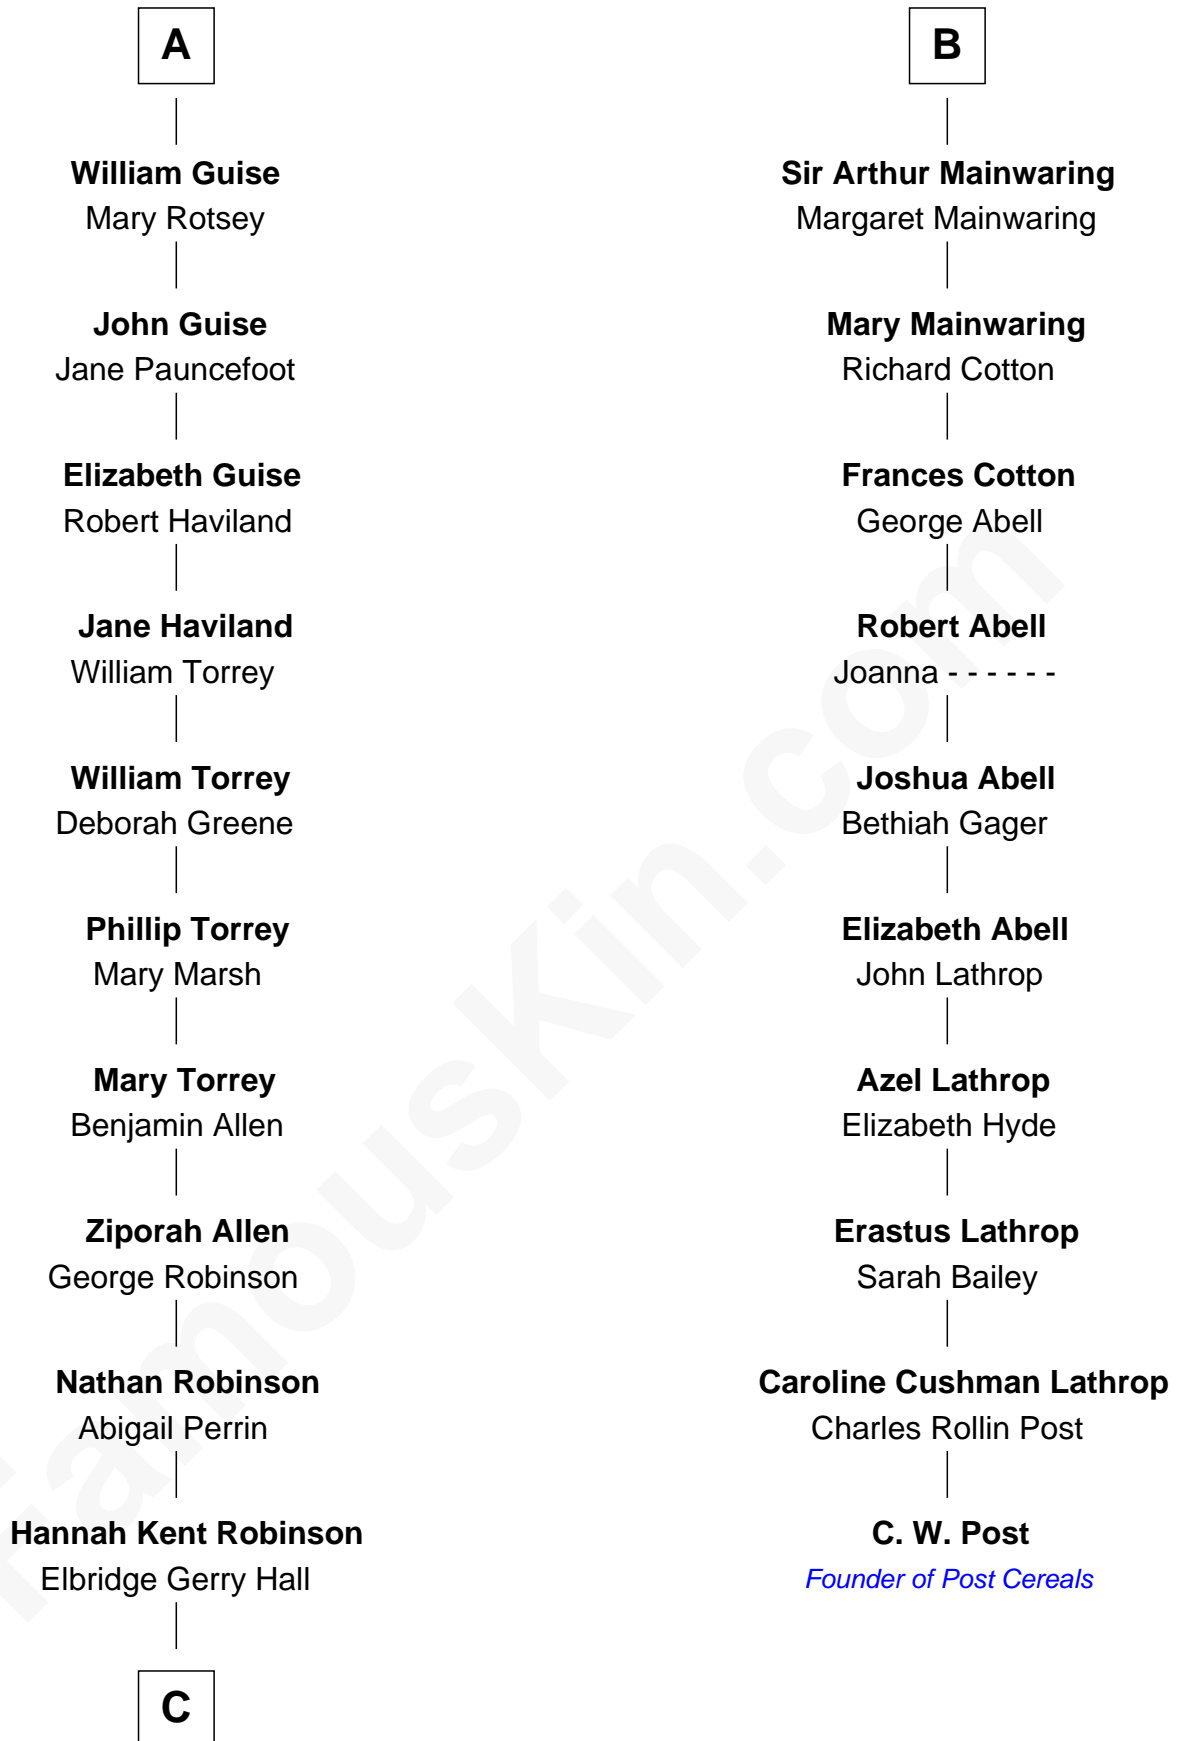

**FamousKin.com**  
**Relationship Chart of**  
**Raquel Welch**  
*Movie Actress*

**16th cousin 4 times removed of**  
**C. W. Post**  
*Founder of Post Cereals*

**C**

Justin Smith Hall  
Sarah Mehitable Stanford

Emery Stanford Hall  
Clara Louise Adams

Josephine Sarah Hall  
Armando Carlos Tejada

Raquel Welch  
*aka Raquel Welch*

FamousKin.com