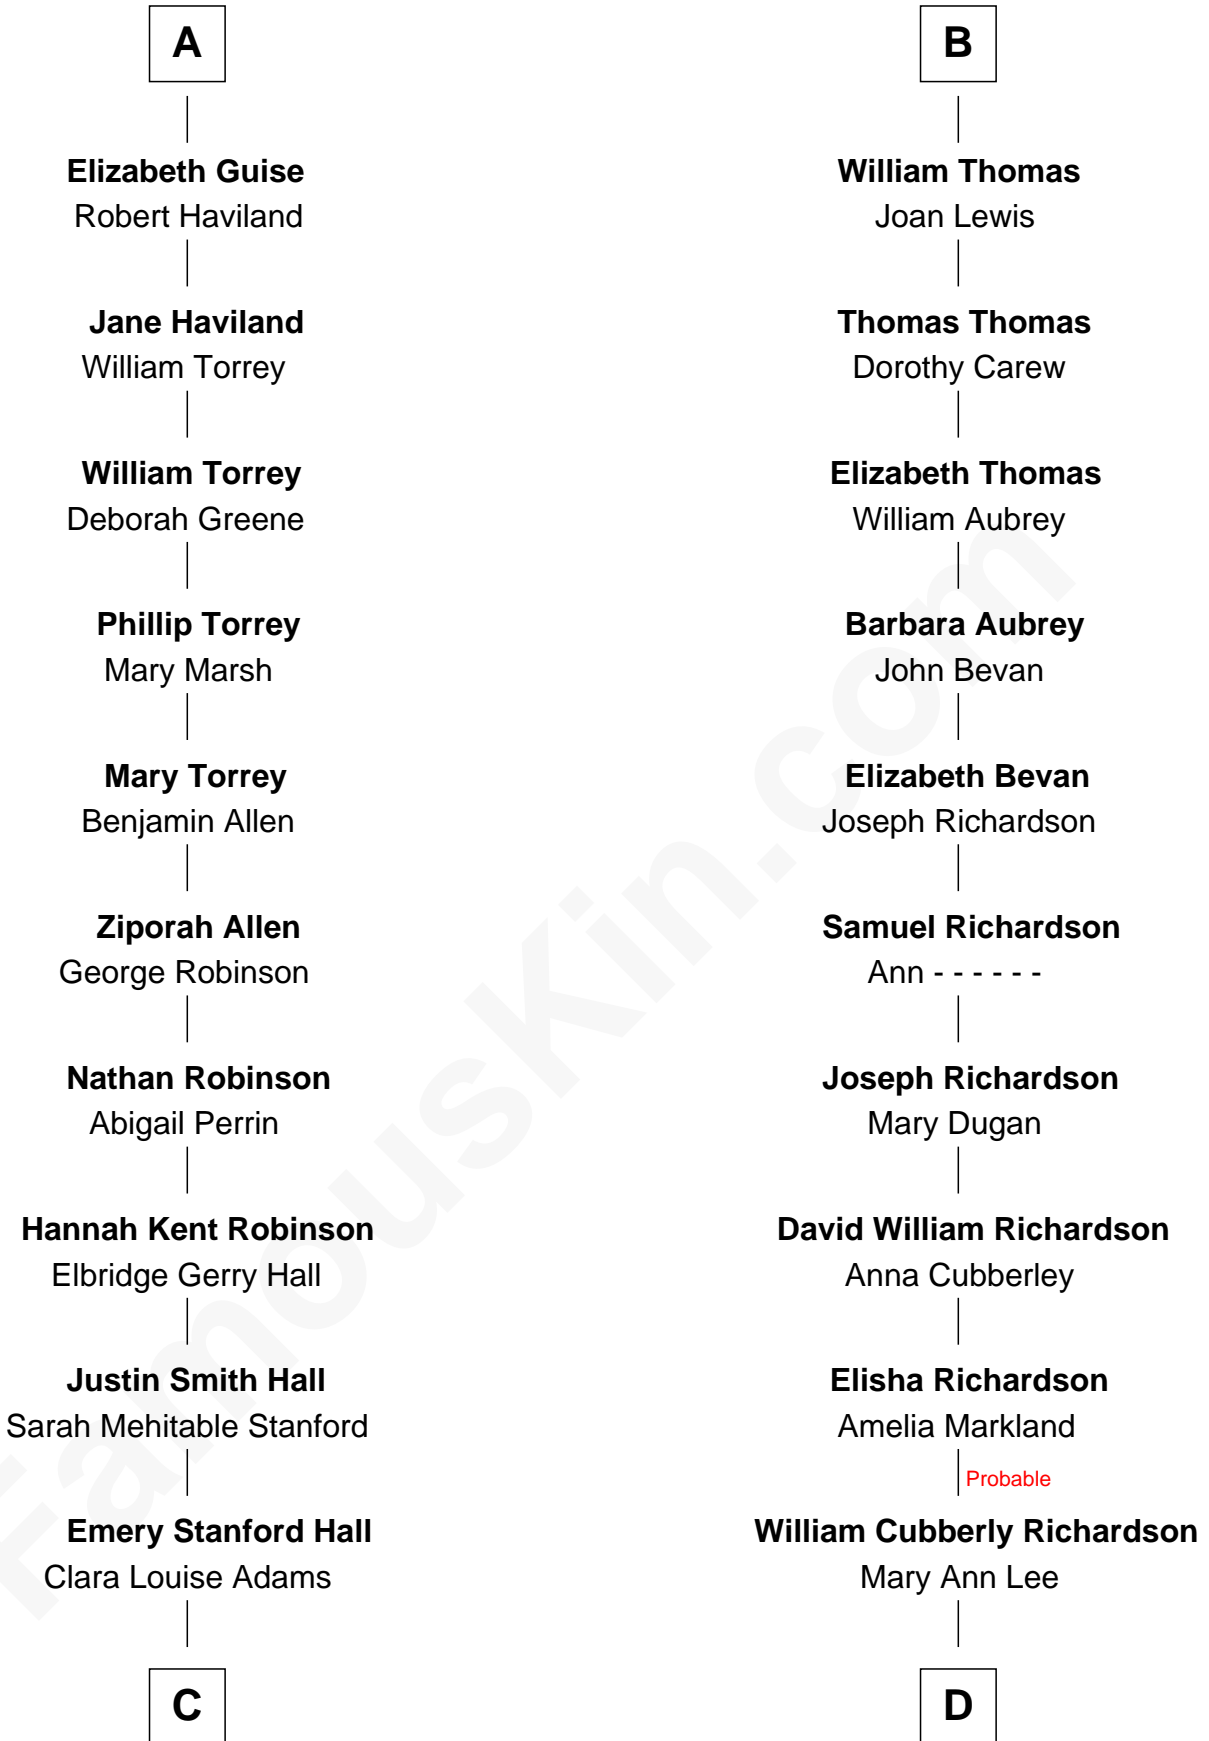

FamousKin.com Relationship Chart of

Raquel Welch

Movie Actress

18th cousin 2 times removed of

Sally Ride

1st American Woman in Space

C

Josephine Sarah Hall
Armando Carlos Tejada

Raquel Welch
aka Raquel Welch

D

Charles Everroad Richardson
Blanche Gibson

Jennie Mae Richardson
Thomas Vernam Ride

Dale Burdell Ride
Carol Joyce Anderson

Sally Ride
1st American Woman in Space

FamousKin.com