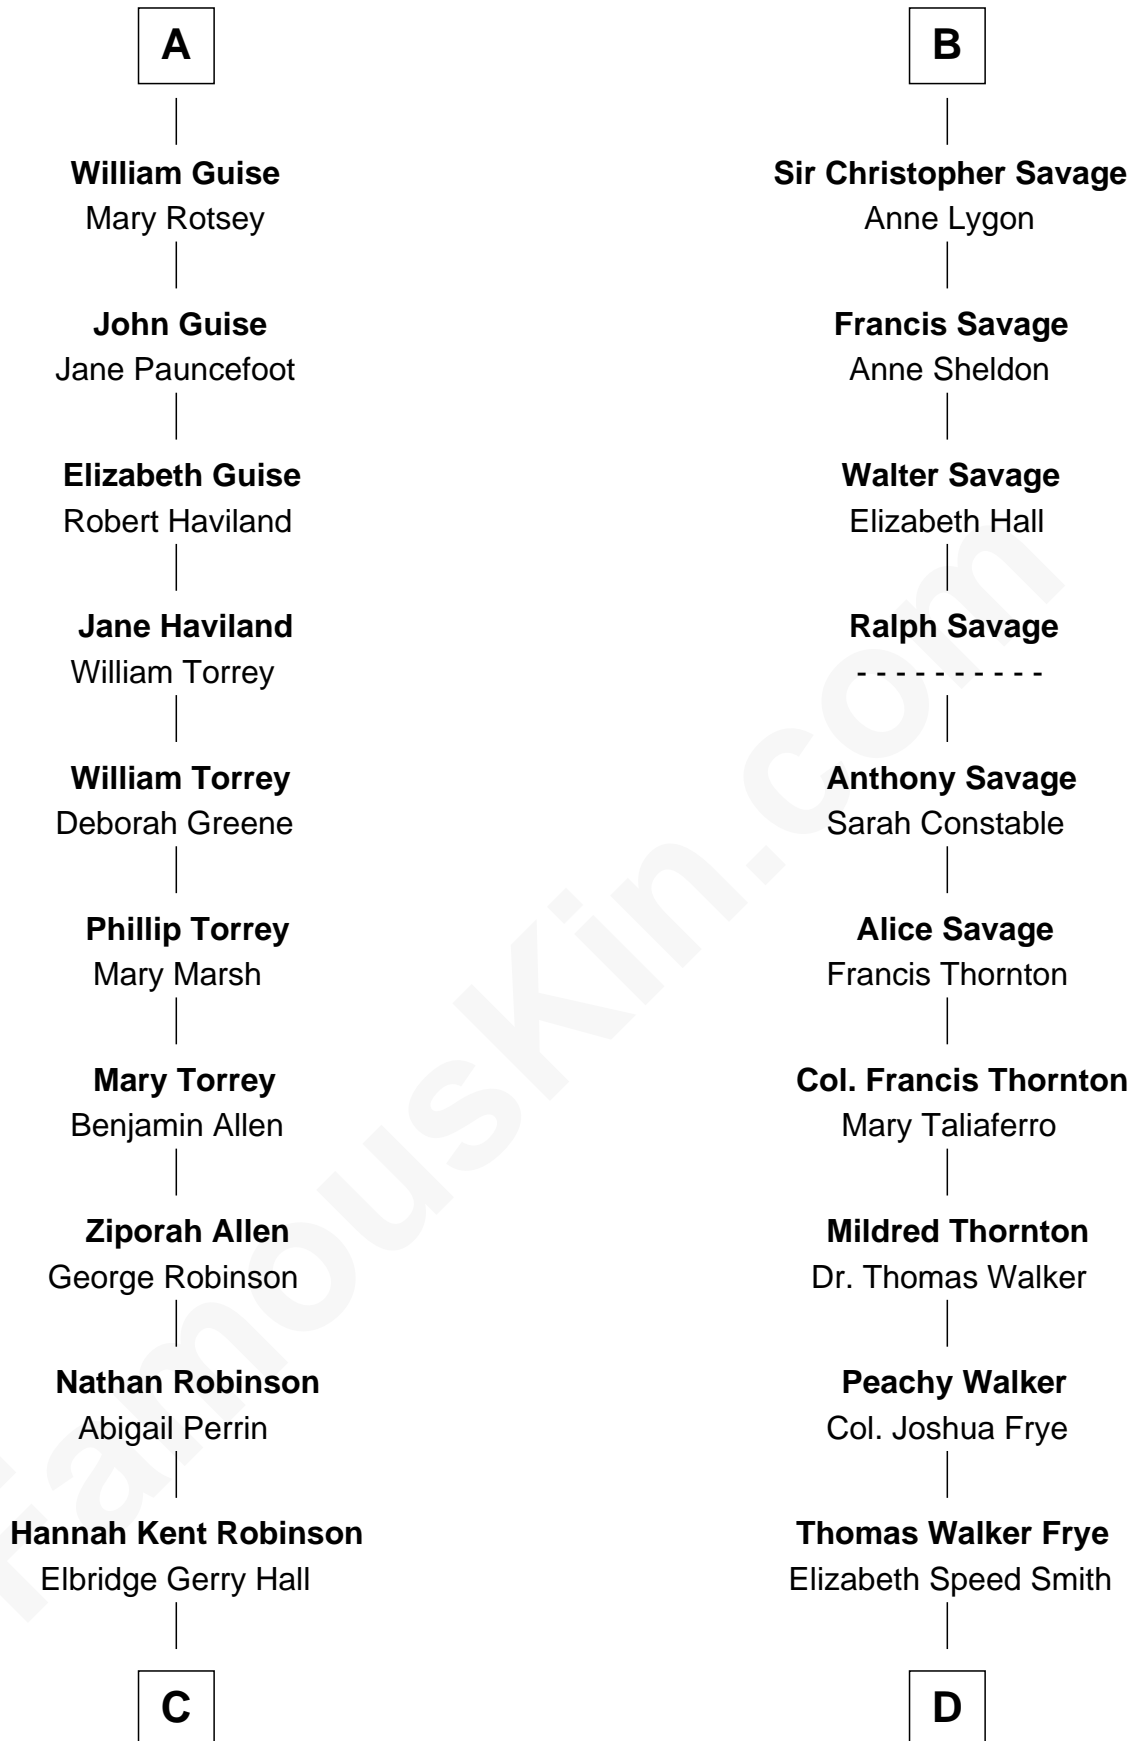

# FamousKin.com Relationship Chart of

**Raquel Welch**  
*Movie Actress*

20th cousin 1 time removed of

**Adlai Stevenson III**  
*U.S. Senator from Illinois*

**C**

**Justin Smith Hall**  
Sarah Mehitable Stanford

**Emery Stanford Hall**  
Clara Louise Adams

**Josephine Sarah Hall**  
Armando Carlos Tejada

**Raquel Welch**  
*aka Raquel Welch*

**D**

**Mary Peachy Frye**  
Rev. Lewis Warner Green

**Letitia Green**  
Adlai Ewing Stevenson

**Lewis Green Stevenson**  
Helen Louise Davis

**Adlai Ewing Stevenson**  
Ellen Borden

**Adlai Stevenson III**  
*U.S. Senator from Illinois*