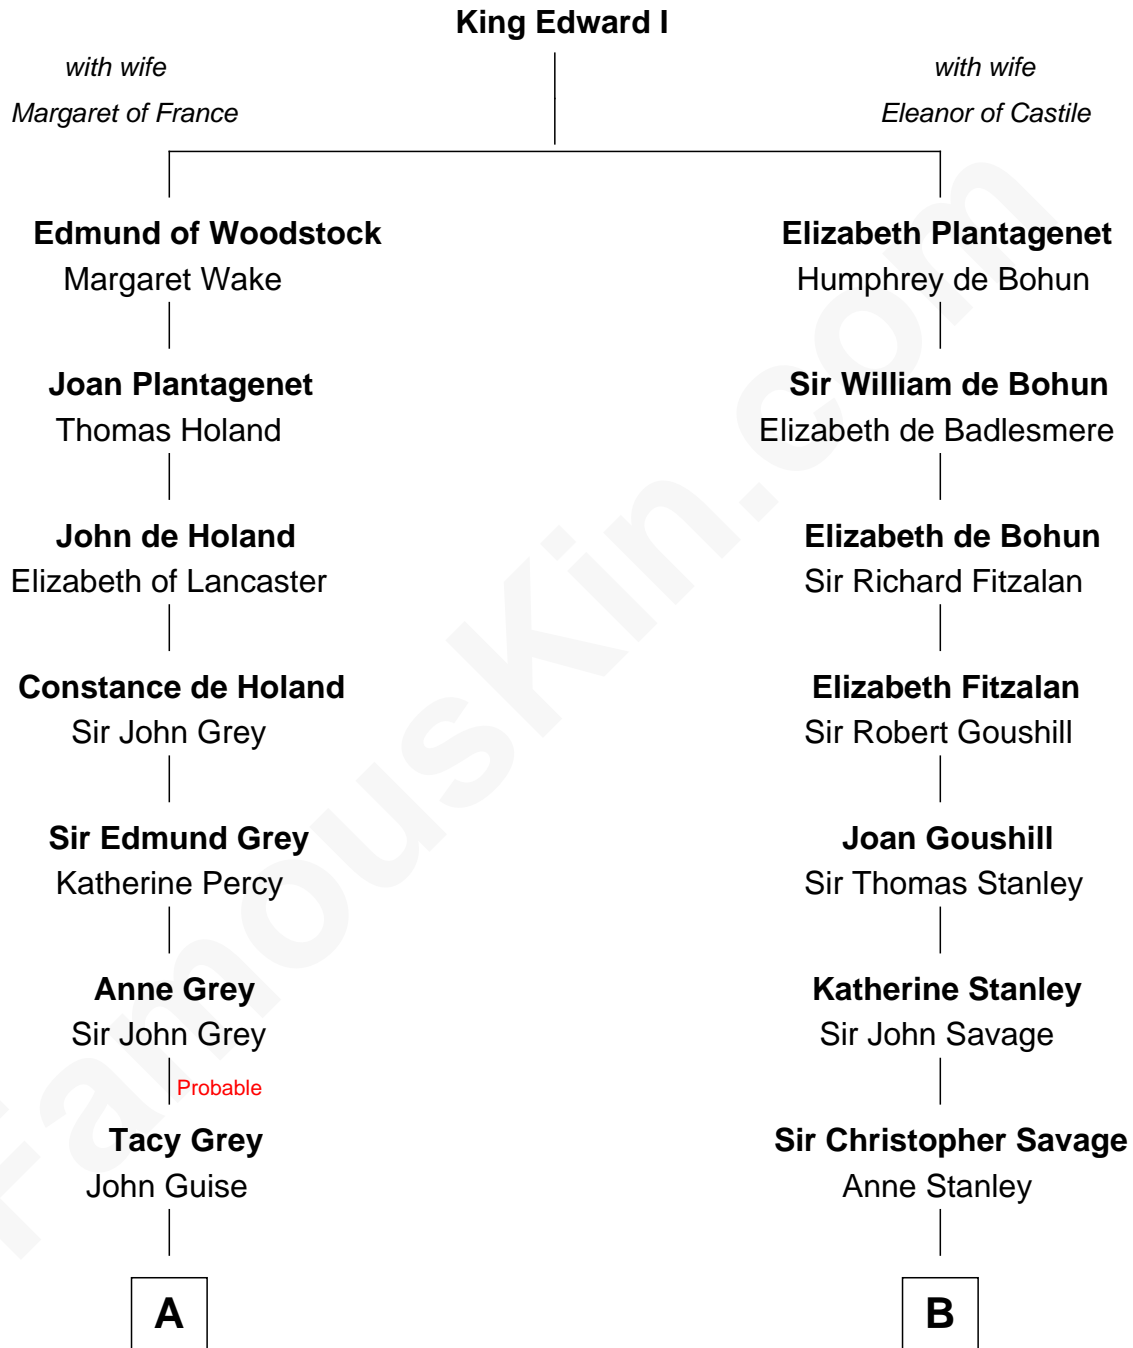

# FamousKin.com Relationship Chart of

**Raquel Welch**  
*Movie Actress*

20th cousin 1 time removed of

**Adlai Stevenson III**  
*U.S. Senator from Illinois*

**C**

**Justin Smith Hall**  
Sarah Mehitable Stanford

**Emery Stanford Hall**  
Clara Louise Adams

**Josephine Sarah Hall**  
Armando Carlos Tejada

**Raquel Welch**  
*aka Raquel Welch*

**D**

**Mary Peachy Frye**  
Rev. Lewis Warner Green

**Letitia Green**  
Adlai Ewing Stevenson

**Lewis Green Stevenson**  
Helen Louise Davis

**Adlai Ewing Stevenson**  
Ellen Borden

**Adlai Stevenson III**  
*U.S. Senator from Illinois*