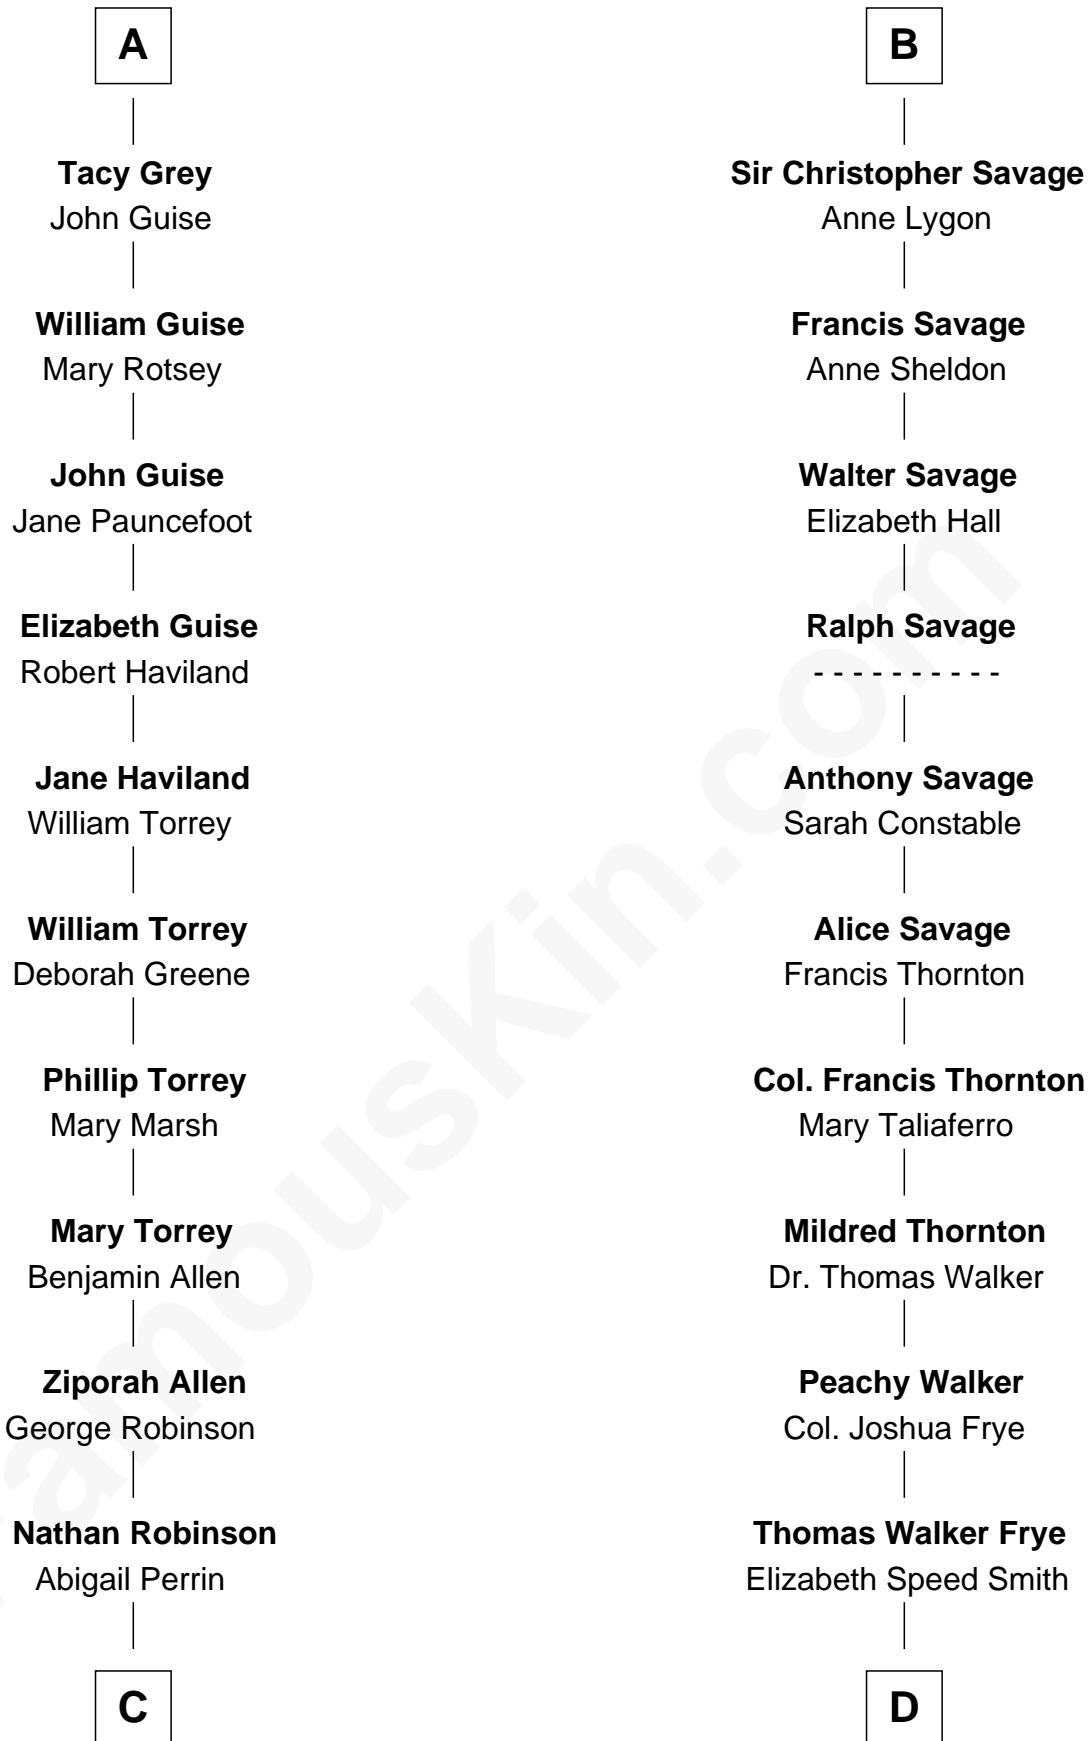

# FamousKin.com Relationship Chart of

**Raquel Welch**

*Movie Actress*

21st cousin of

**Adlai Stevenson III**

*U.S. Senator from Illinois*

**C**

**Hannah Kent Robinson**

Elbridge Gerry Hall

**Justin Smith Hall**

Sarah Mehitable Stanford

**Emery Stanford Hall**

Clara Louise Adams

**Josephine Sarah Hall**

Armando Carlos Tejada

**Raquel Welch**

*aka Raquel Welch*

**D**

**Mary Peachy Frye**

Rev. Lewis Warner Green

**Letitia Green**

Adlai Ewing Stevenson

**Lewis Green Stevenson**

Helen Louise Davis