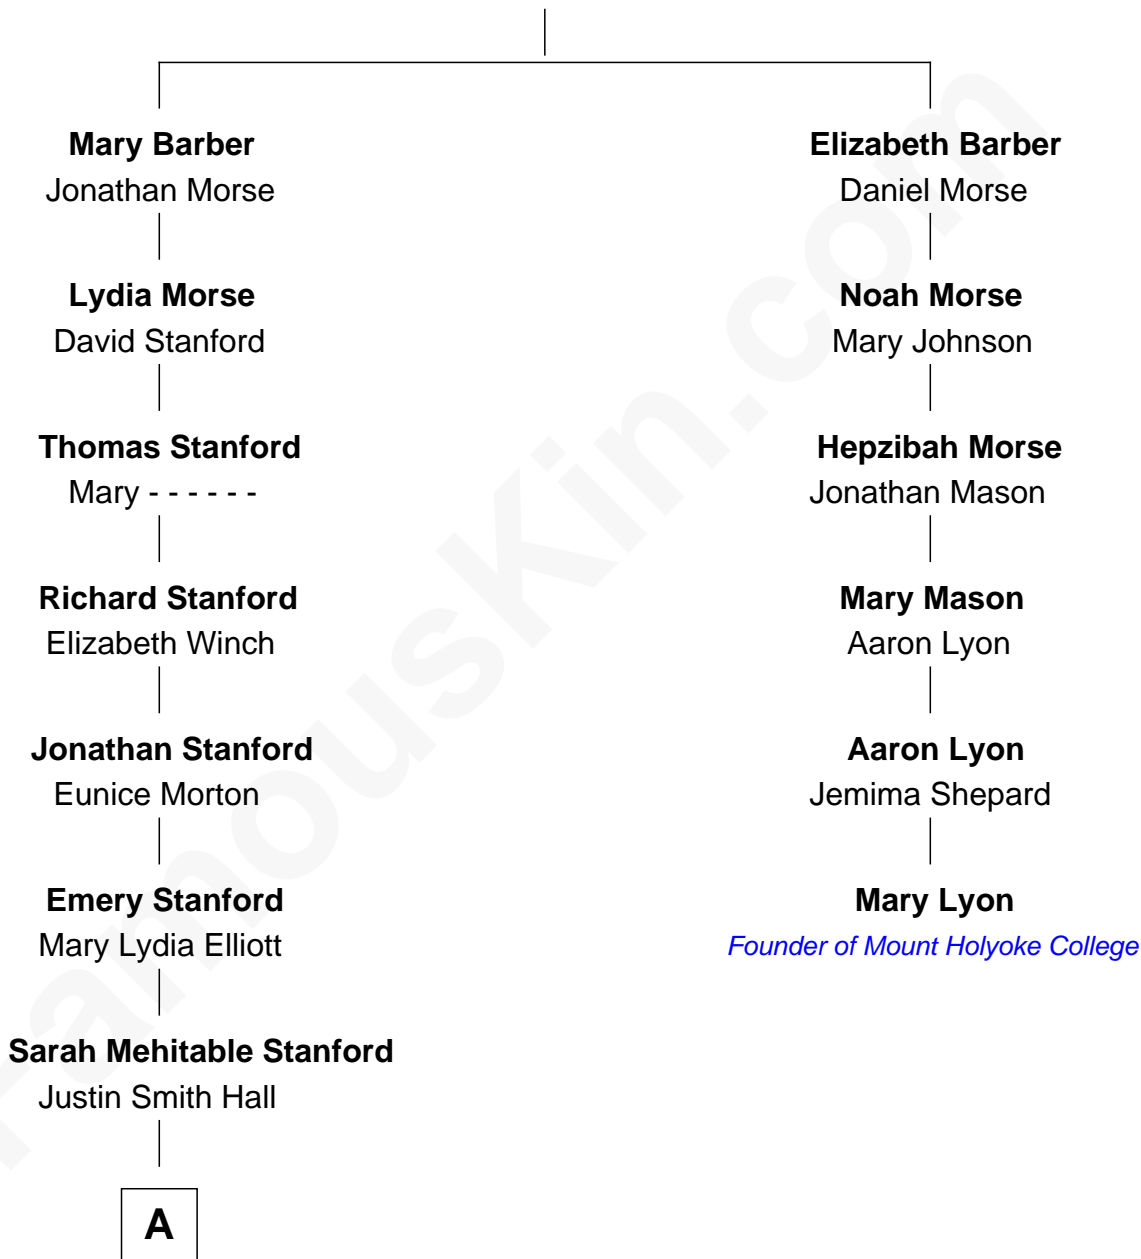

# FamousKin.com Relationship Chart of

**Raquel Welch**

*Movie Actress*

5th cousin 4 times removed of

**Mary Lyon**

*Founder of Mount Holyoke College*

**George Barber**

Elizabeth Clarke

**A**

—  
**Emery Stanford Hall**  
Clara Louise Adams

—  
**Josephine Sarah Hall**  
Armando Carlos Tejada

—  
**Raquel Welch**  
*aka Raquel Welch*

FamousKin.com