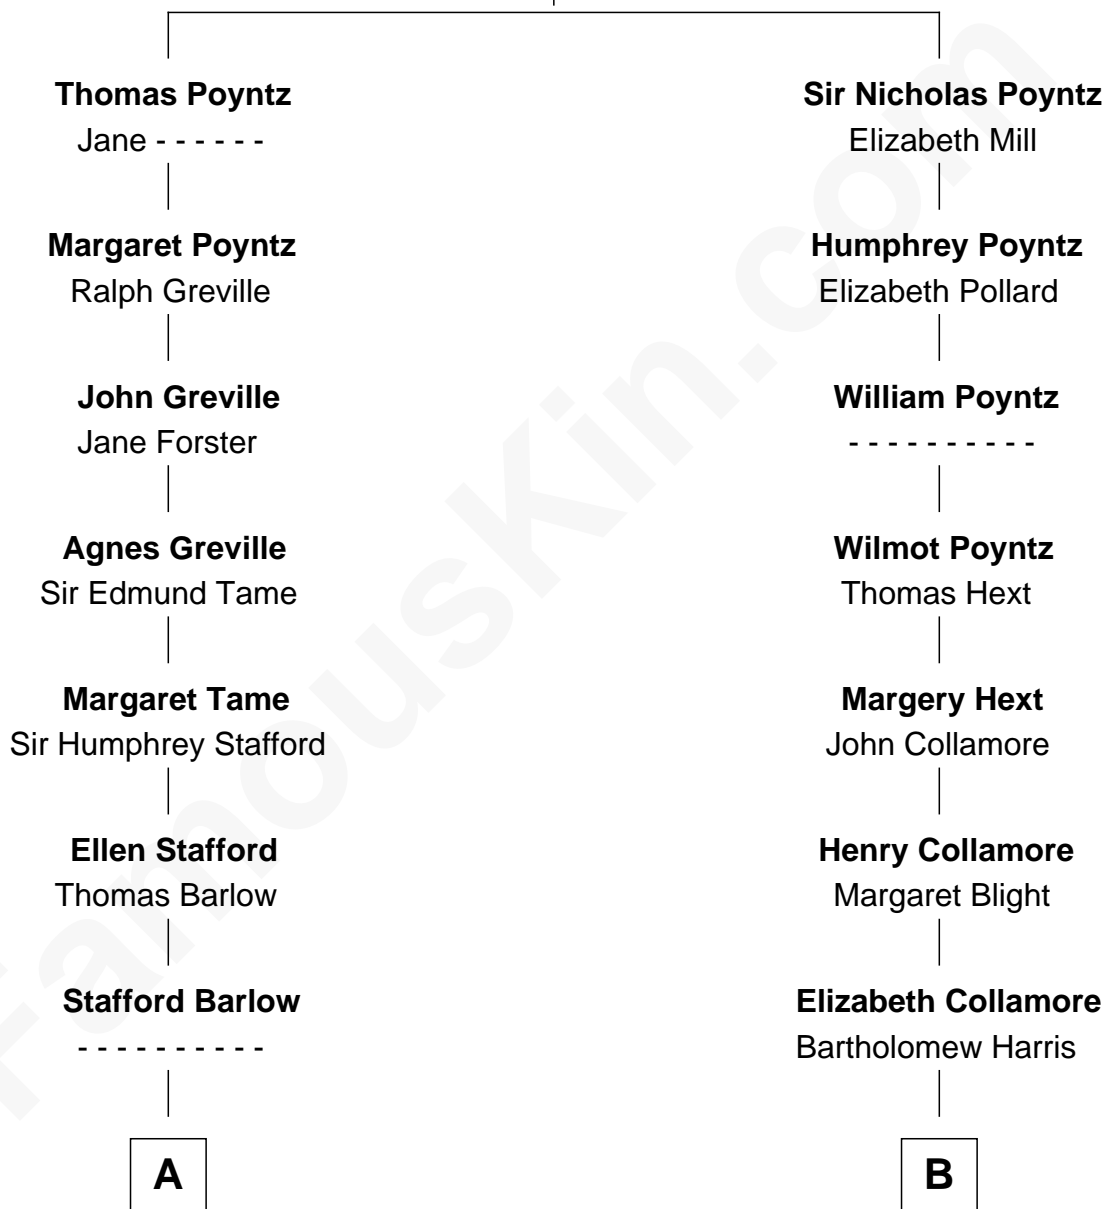

# FamousKin.com Relationship Chart of

**Raquel Welch**

*Movie Actress*

18th cousin of

**Jodie Foster**

*Movie Actress*

**Robert Poyntz**  
Katherine FitzNichol

**C**

**Josephine Sarah Hall**  
Armando Carlos Tejada

**Raquel Welch**  
*aka Raquel Welch*

**D**

**Lucius Fisher Foster**  
Evelyn Della Almond

**Jodie Foster**  
*Movie Actress*

FamousKin.com