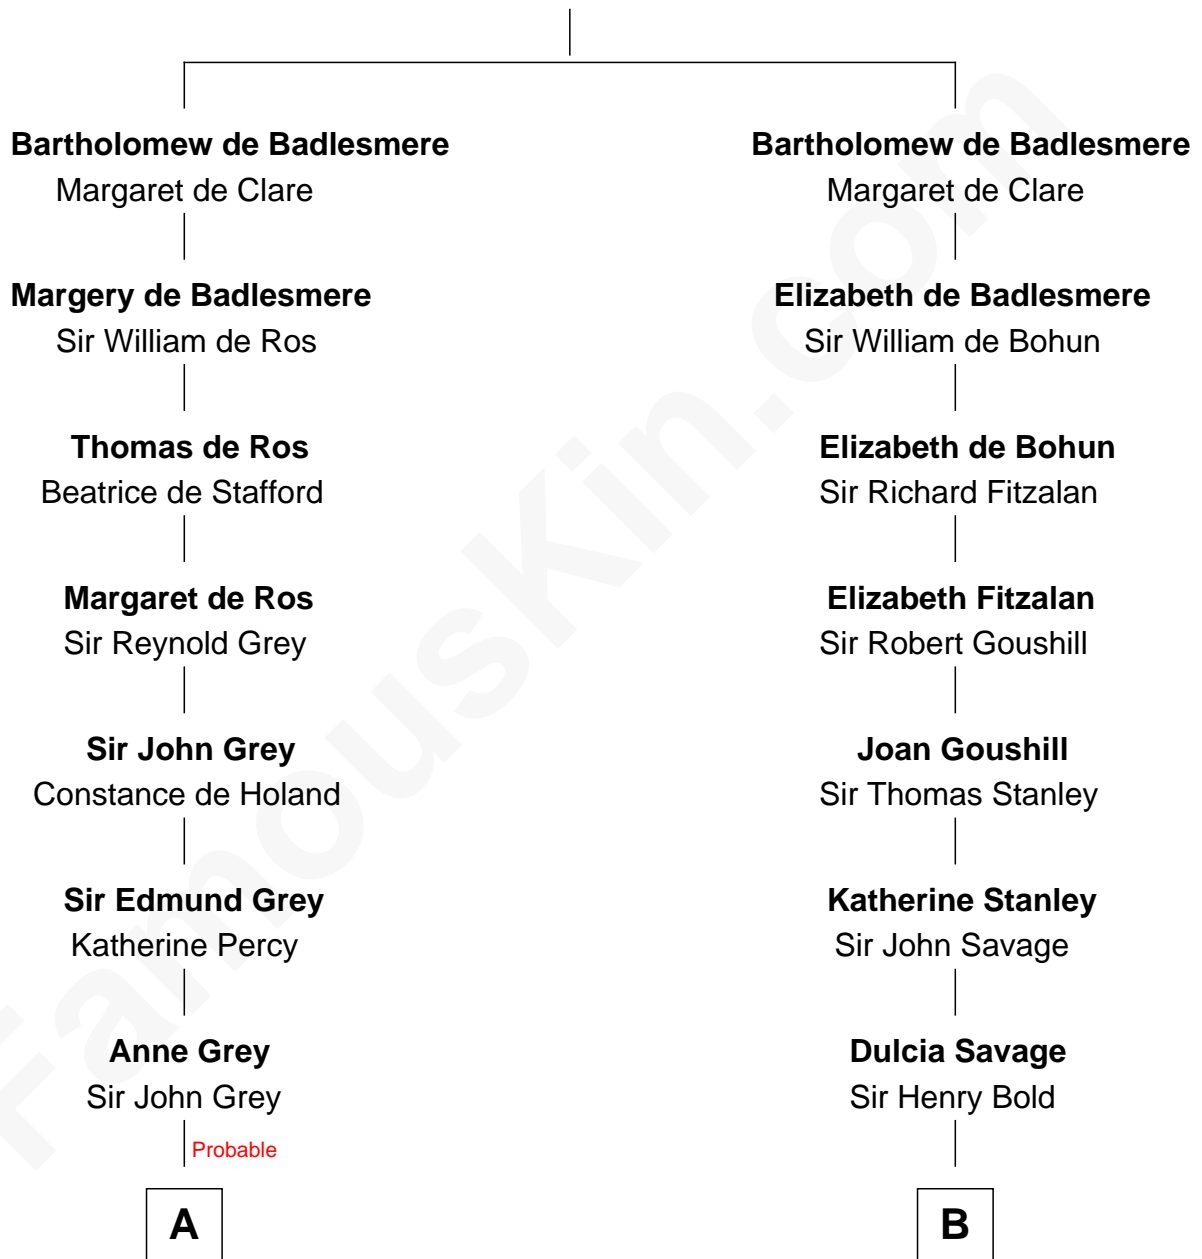

FamousKin.com Relationship Chart of

Raquel Welch
Movie Actress

15th cousin 6 times removed of

Henry Lee III
9th Governor of Virginia

Gunselm de Badlesmere

C

Hannah Kent Robinson

Elbridge Gerry Hall

Justin Smith Hall

Sarah Mehitable Stanford

Emery Stanford Hall

Clara Louise Adams

Josephine Sarah Hall

Armando Carlos Tejada

Raquel Welch

aka Raquel Welch

FamousKin.com