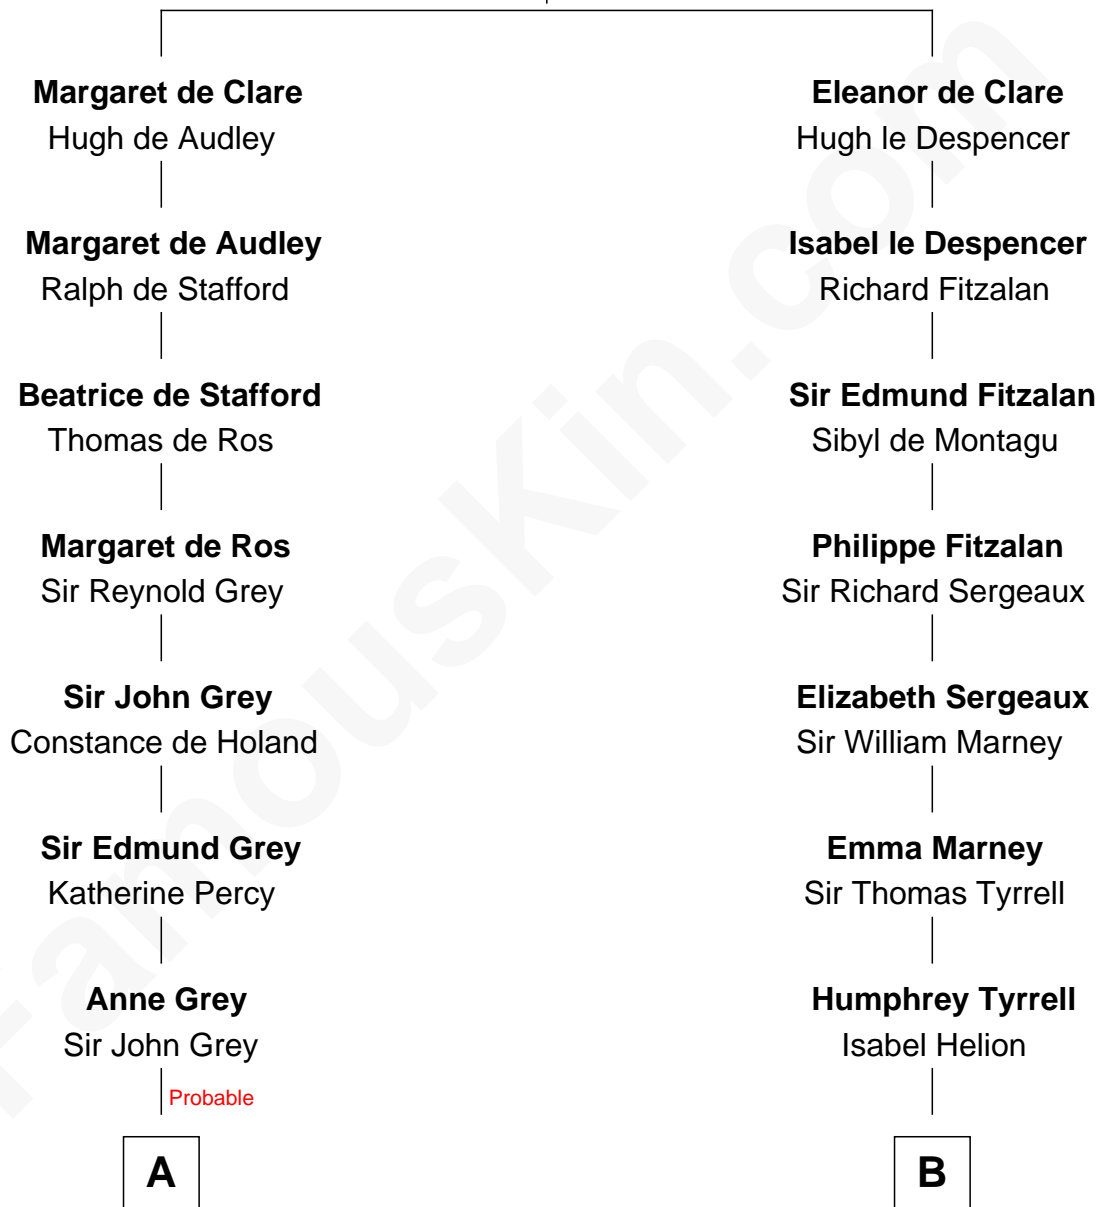

FamousKin.com Relationship Chart of

Raquel Welch
Movie Actress

17th cousin 4 times removed of

Henry Lee III
9th Governor of Virginia

Sir Gilbert de Clare
Joan of Acre

C

Hannah Kent Robinson

Elbridge Gerry Hall

Justin Smith Hall

Sarah Mehitable Stanford

Emery Stanford Hall

Clara Louise Adams

Josephine Sarah Hall

Armando Carlos Tejada

Raquel Welch

aka Raquel Welch