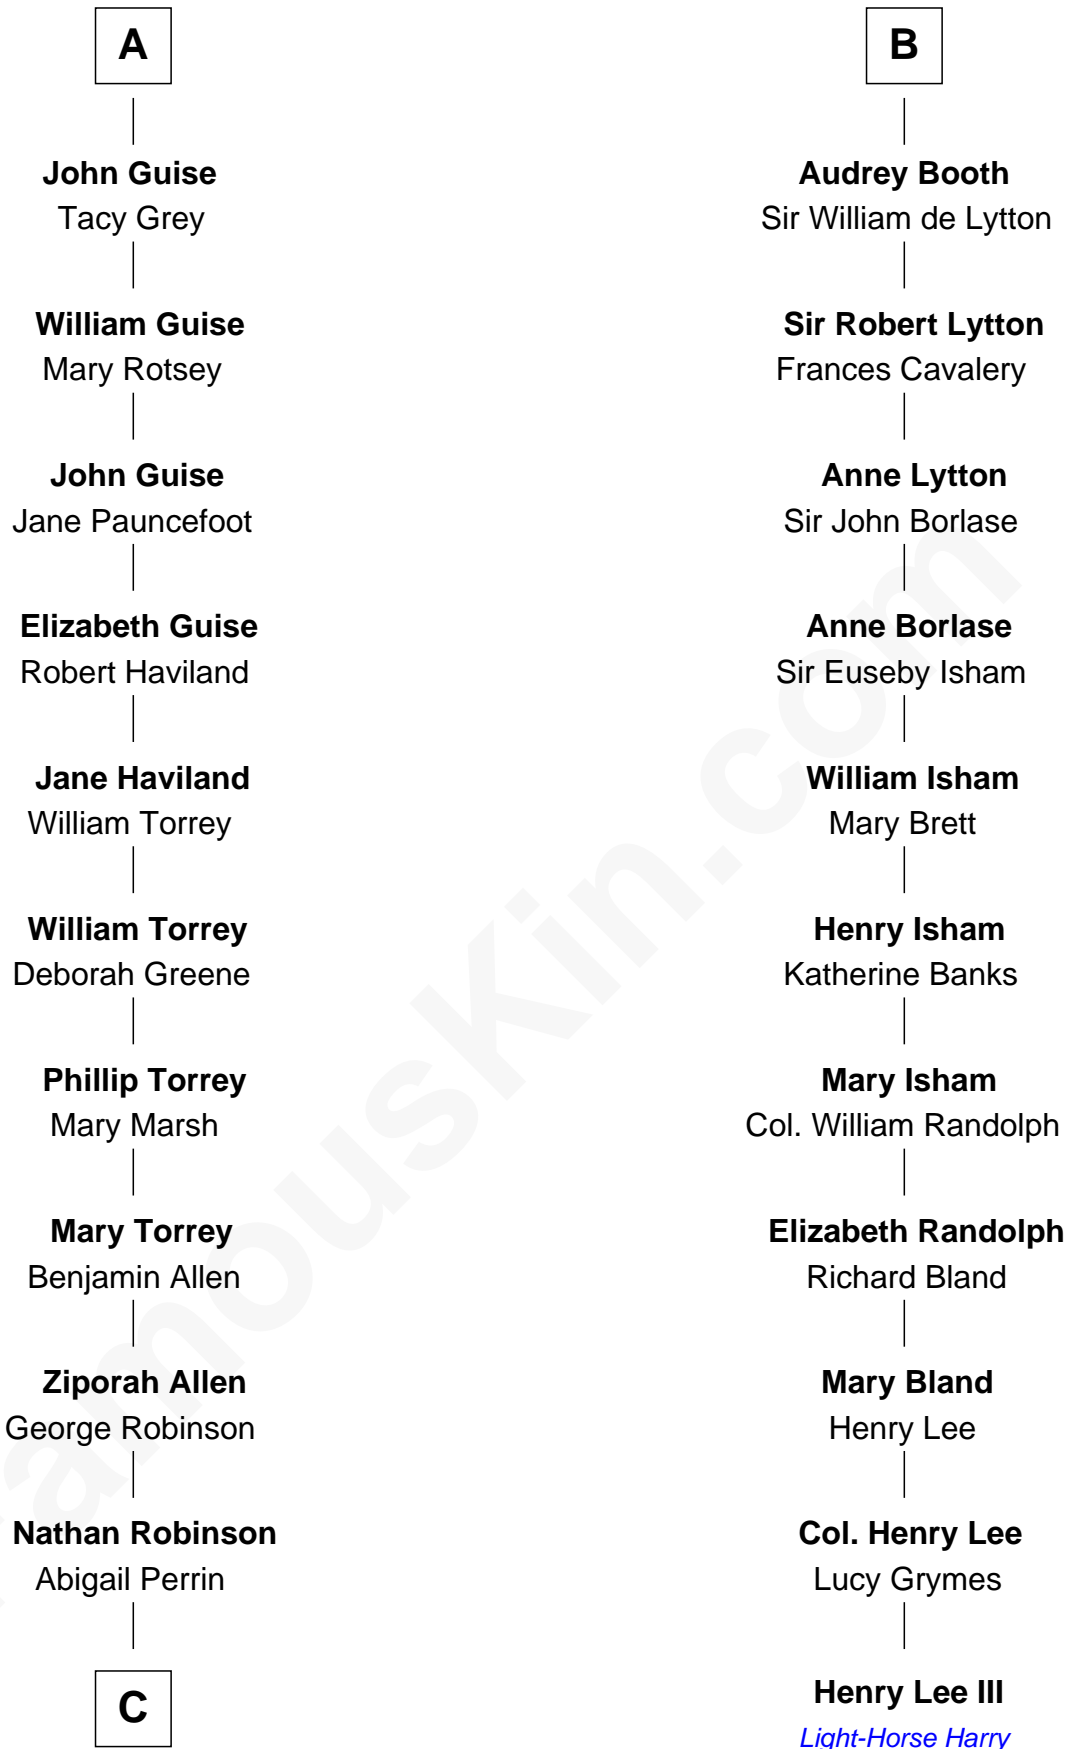

FamousKin.com Relationship Chart of

Raquel Welch
Movie Actress

17th cousin 4 times removed of

Henry Lee III
9th Governor of Virginia

C

Hannah Kent Robinson

Elbridge Gerry Hall

Justin Smith Hall

Sarah Mehitable Stanford

Emery Stanford Hall

Clara Louise Adams

Josephine Sarah Hall

Armando Carlos Tejada

Raquel Welch

aka Raquel Welch

FamousKin.com