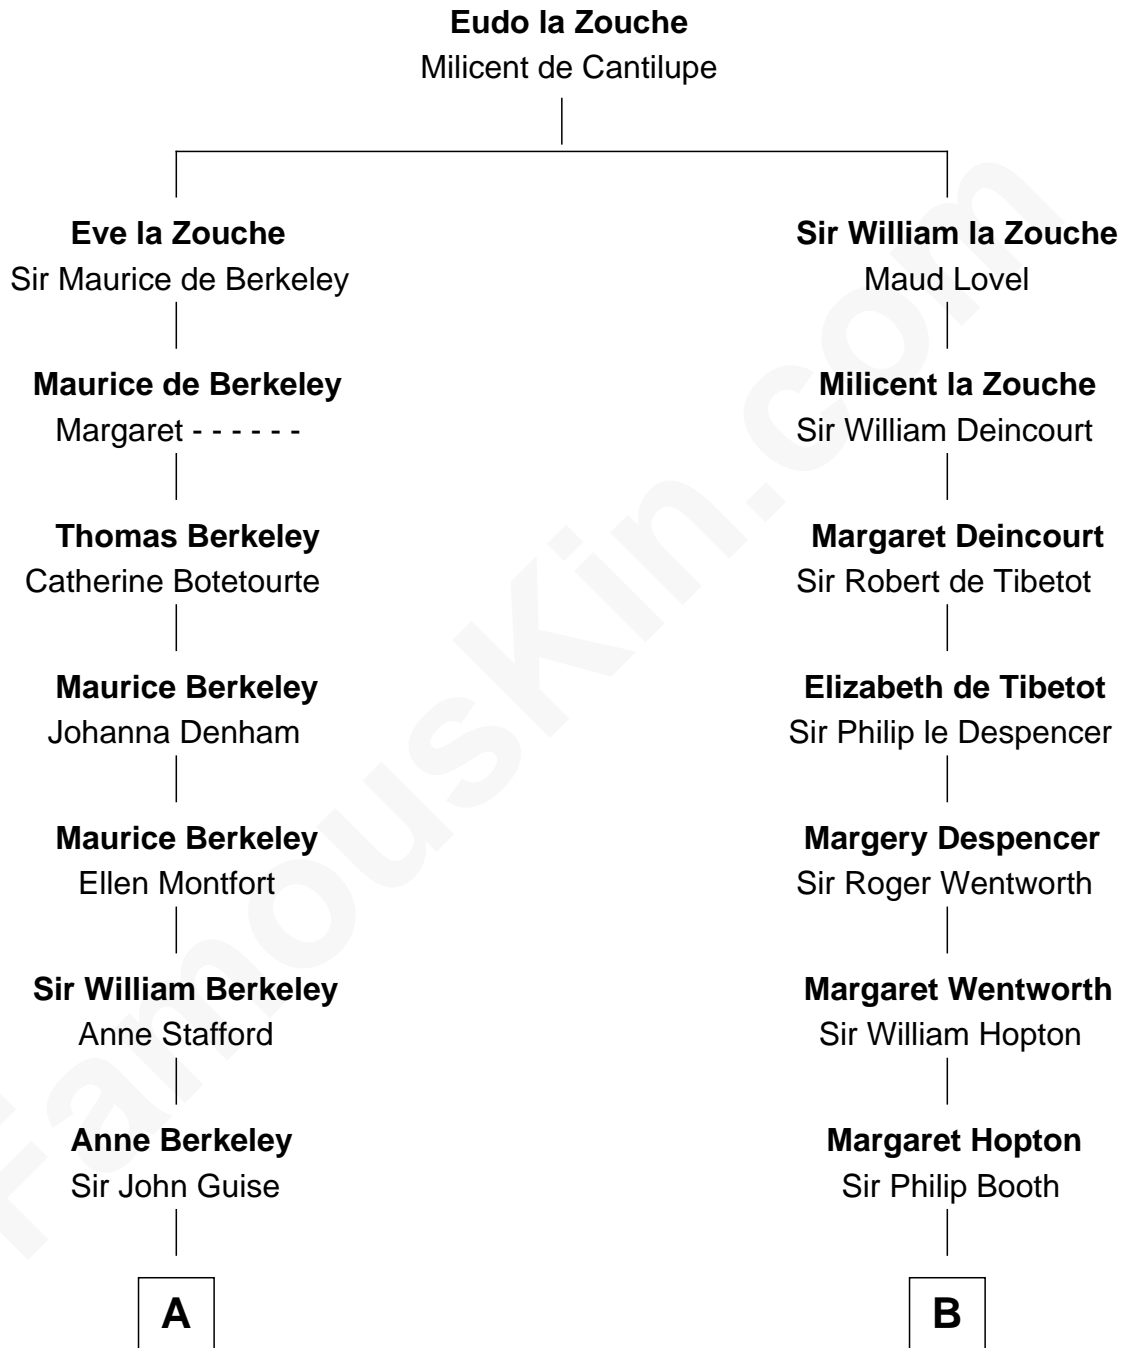

FamousKin.com Relationship Chart of

Raquel Welch
Movie Actress

17th cousin 4 times removed of

Henry Lee III
9th Governor of Virginia

C

Hannah Kent Robinson

Elbridge Gerry Hall

Justin Smith Hall

Sarah Mehitable Stanford

Emery Stanford Hall

Clara Louise Adams

Josephine Sarah Hall

Armando Carlos Tejada

Raquel Welch

aka Raquel Welch

FamousKin.com