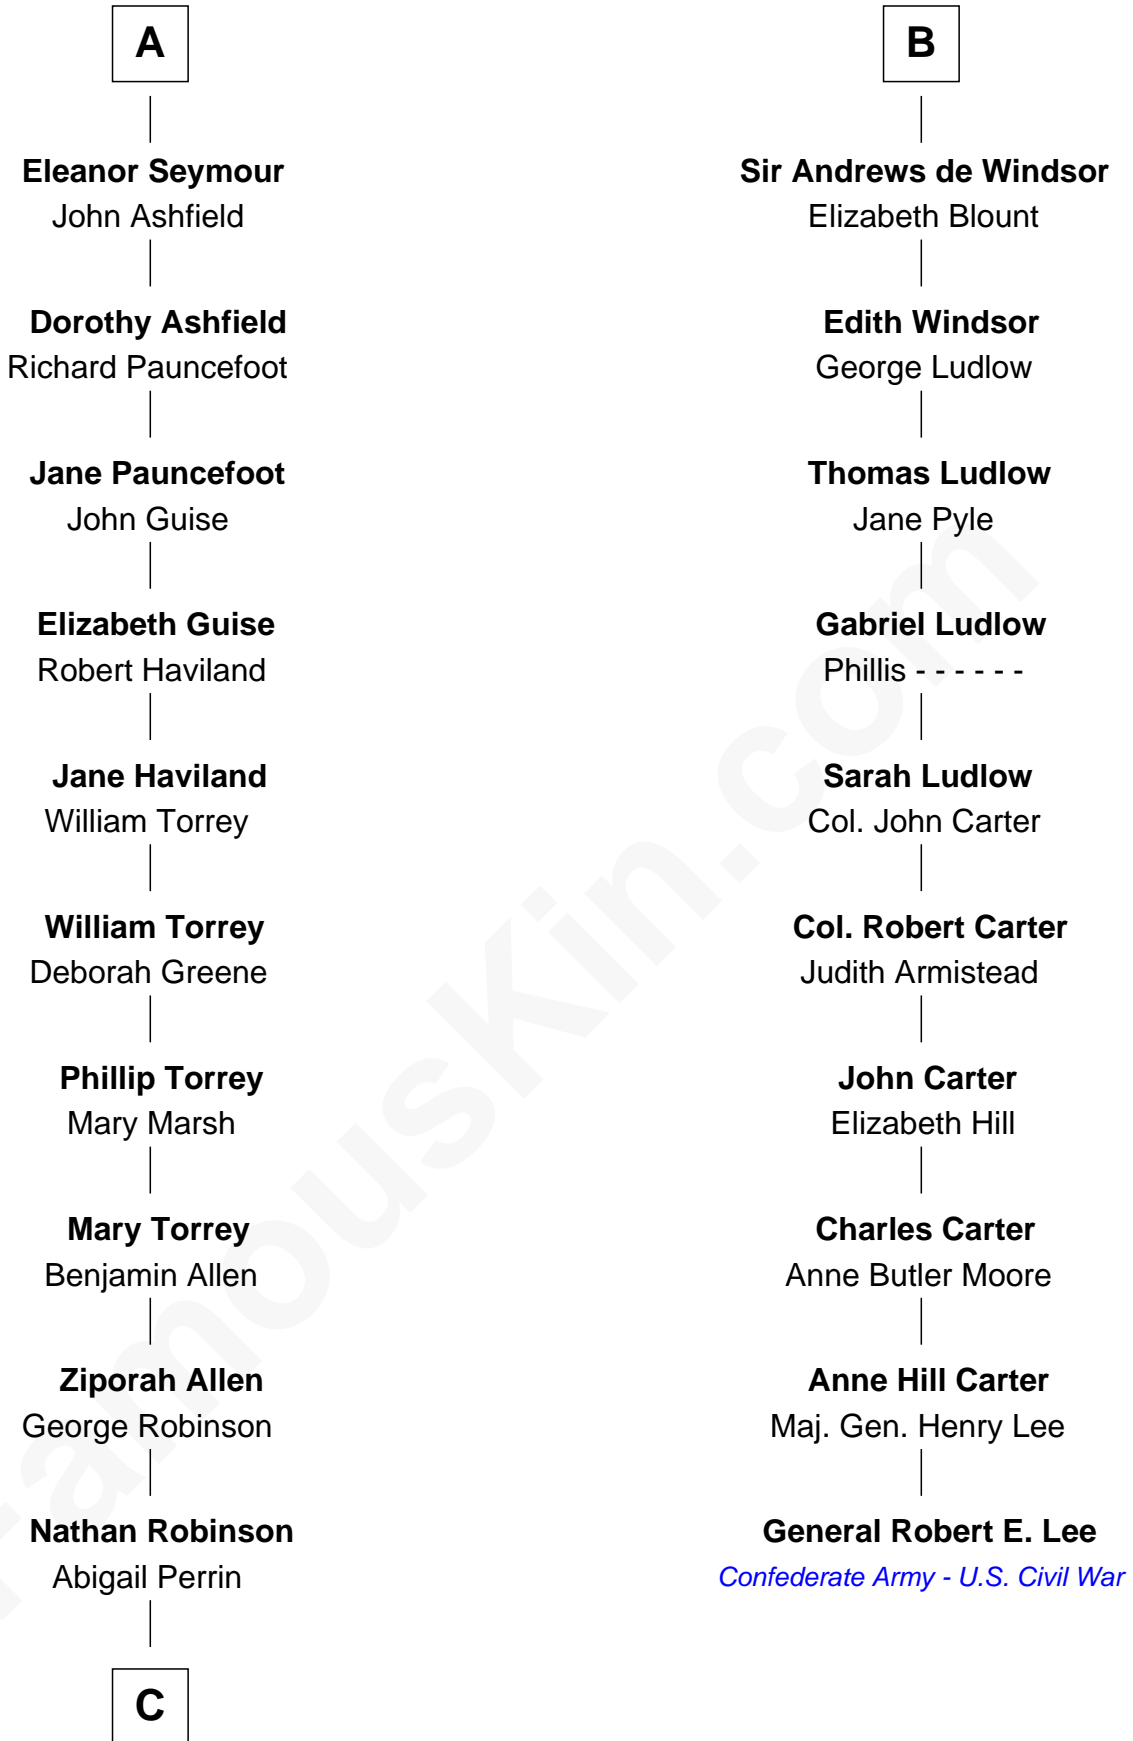

FamousKin.com
Relationship Chart of
Raquel Welch
Movie Actress

16th cousin 5 times removed of

General Robert E. Lee
Confederate Army - U.S. Civil War

C

Hannah Kent Robinson

Elbridge Gerry Hall

Justin Smith Hall

Sarah Mehitable Stanford

Emery Stanford Hall

Clara Louise Adams

Josephine Sarah Hall

Armando Carlos Tejada

Raquel Welch

aka Raquel Welch

FamousKin.com