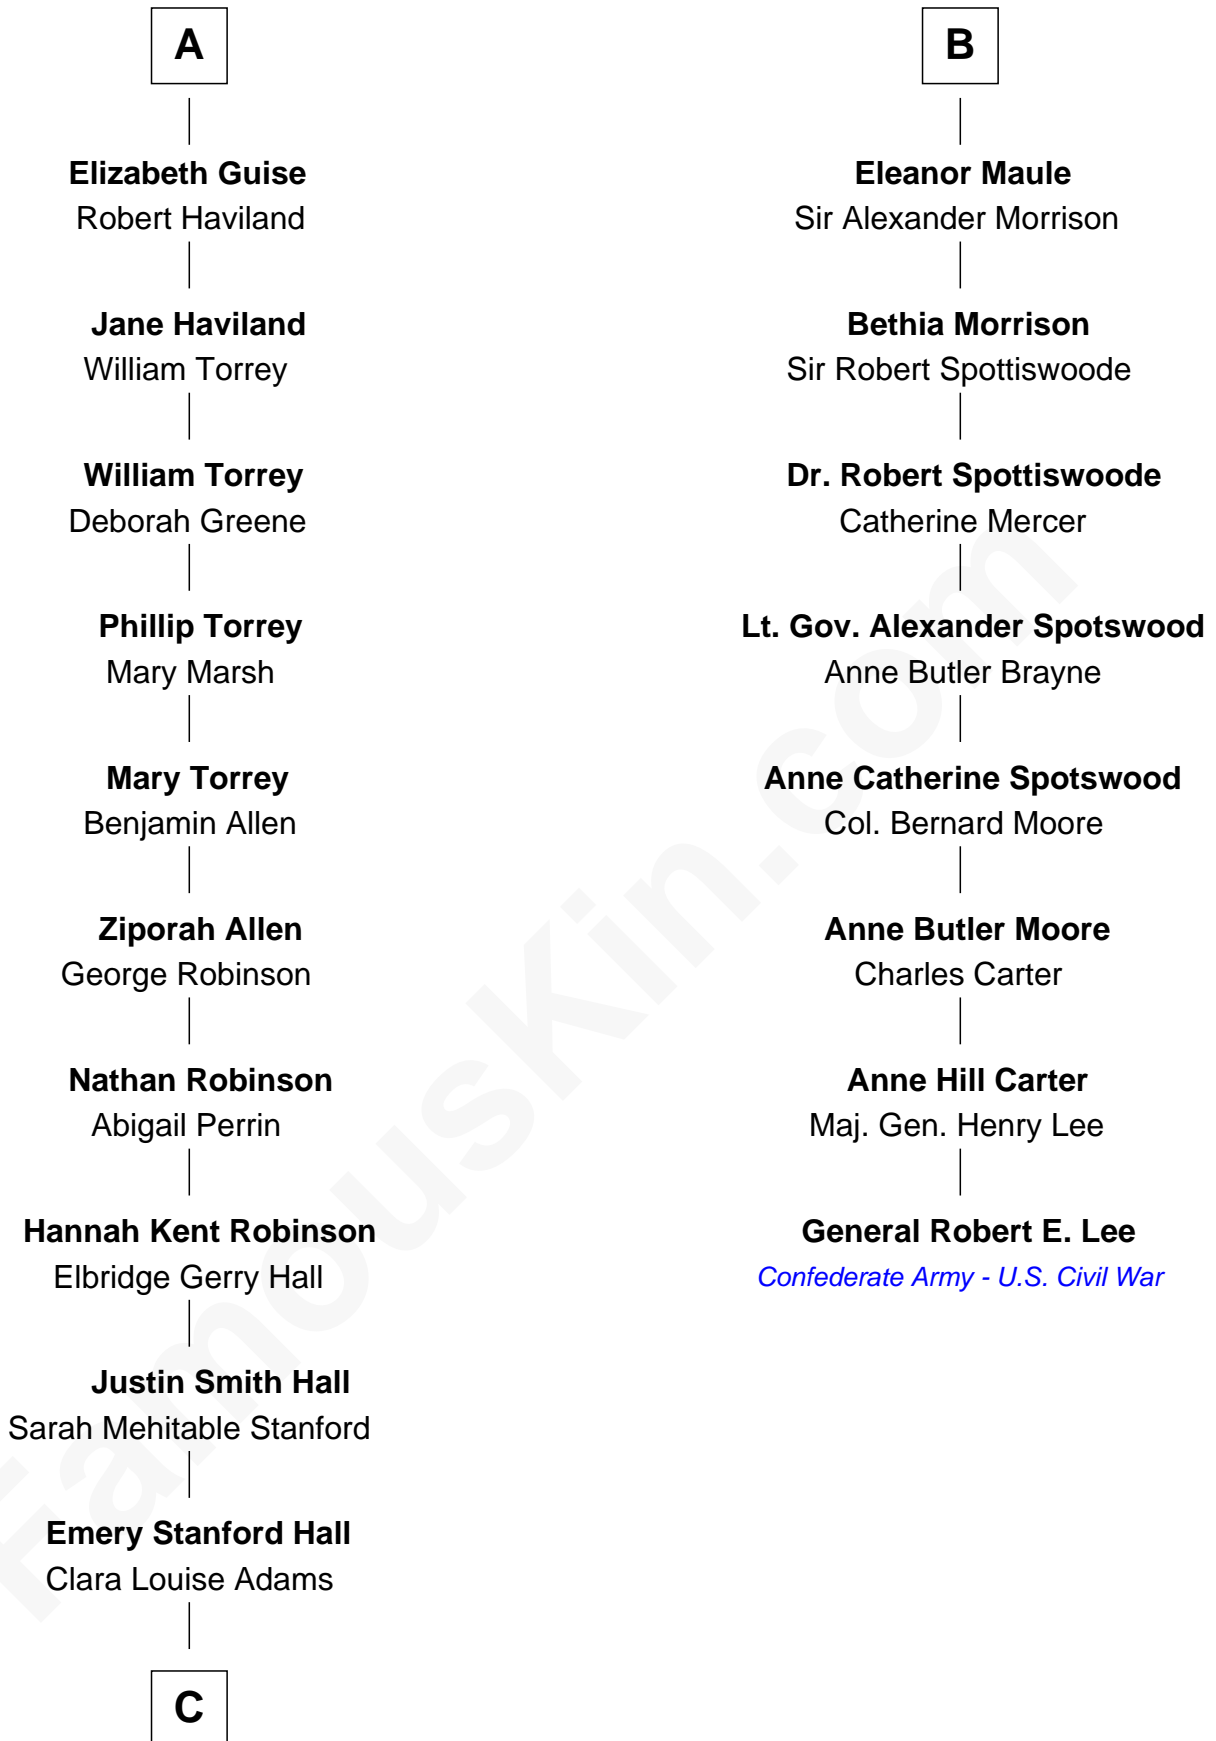

FamousKin.com Relationship Chart of

Raquel Welch
Movie Actress

14th cousin 4 times removed of

General Robert E. Lee
Confederate Army - U.S. Civil War

C

Josephine Sarah Hall
Armando Carlos Tejada

Raquel Welch
aka Raquel Welch

FamousKin.com