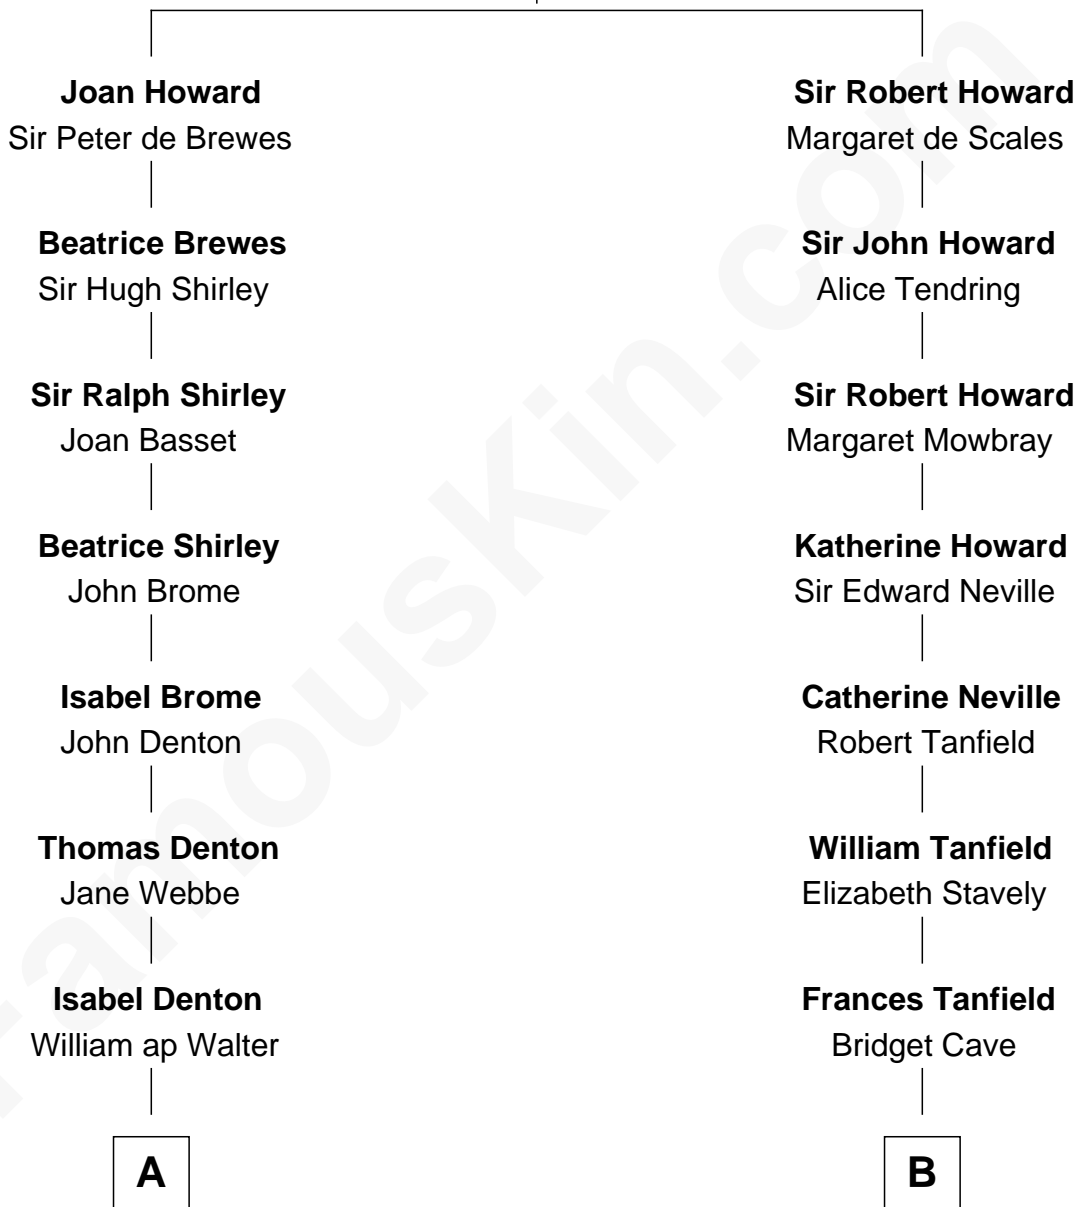

FamousKin.com
Relationship Chart of
Raquel Welch
Movie Actress

16th cousin 5 times removed of
General Robert E. Lee
Confederate Army - U.S. Civil War

Sir John Howard
 Alice de Bois

C

—
Mary Lydia Elliott

Emery Stanford

—
Sarah Mehitable Stanford

Justin Smith Hall

—
Emery Stanford Hall

Clara Louise Adams

—
Josephine Sarah Hall

Armando Carlos Tejada

—
Raquel Welch

aka Raquel Welch