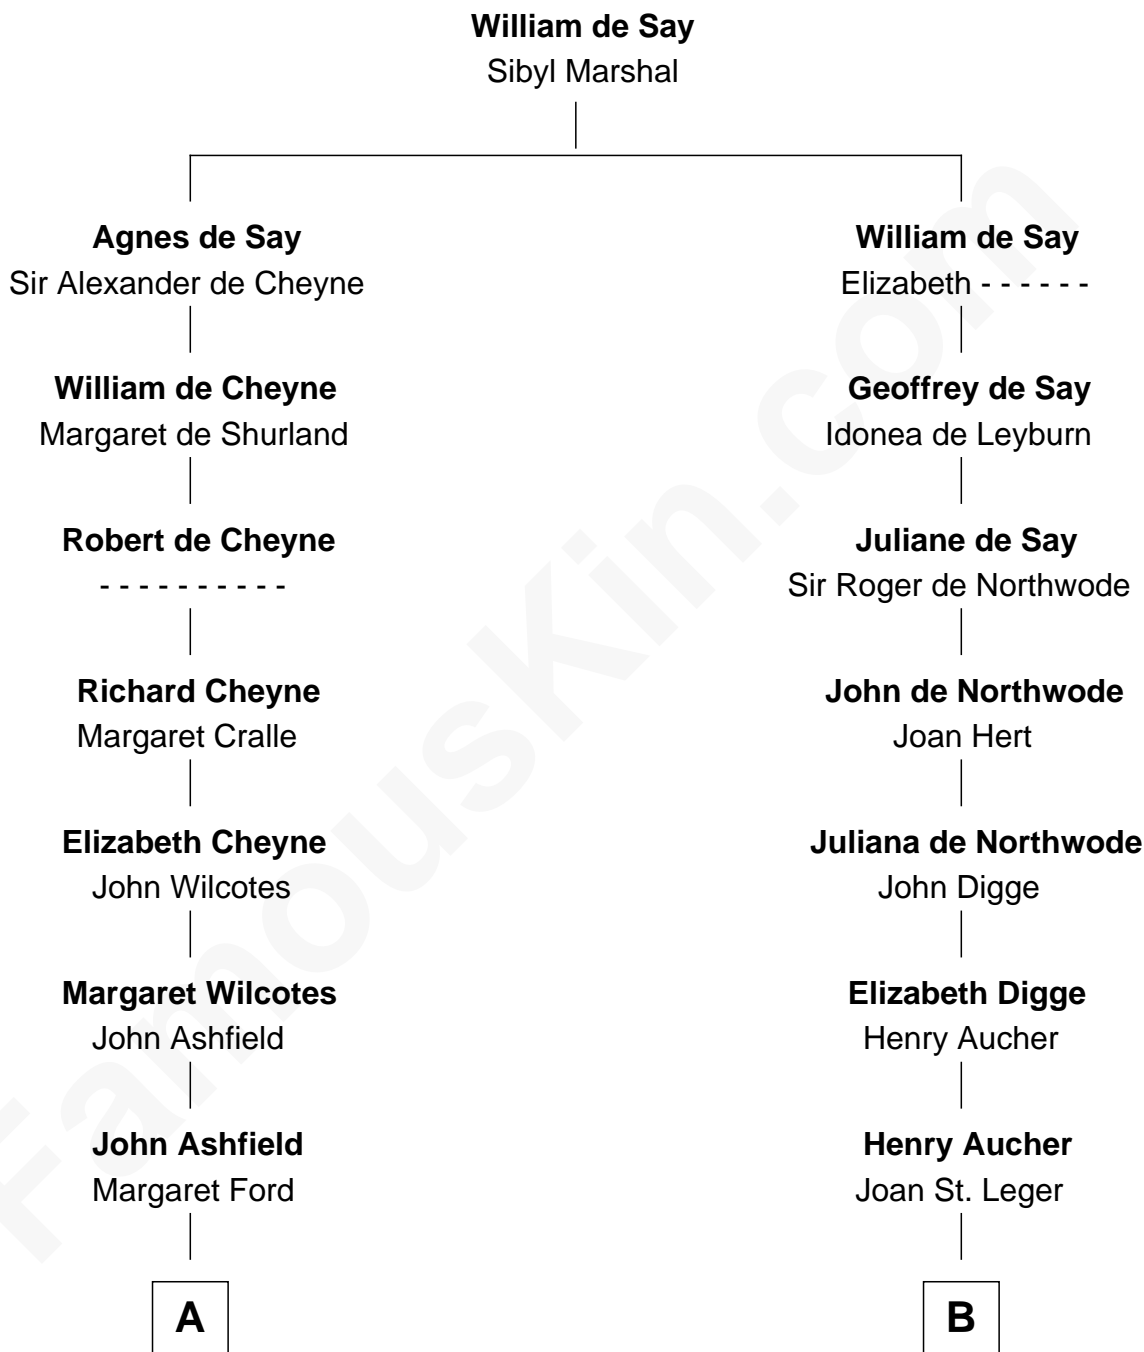

FamousKin.com Relationship Chart of

Raquel Welch

Movie Actress

21st cousin of

General Robert E. Lee

Confederate Army - U.S. Civil War

C

Hannah Kent Robinson

Elbridge Gerry Hall

Justin Smith Hall

Sarah Mehitable Stanford

Emery Stanford Hall

Clara Louise Adams

Josephine Sarah Hall

Armando Carlos Tejada

Raquel Welch

aka Raquel Welch

D

Elizabeth Todd

Augustine Moore

Col. Bernard Moore

Anne Catherine Spotswood

Anne Butler Moore

Charles Carter