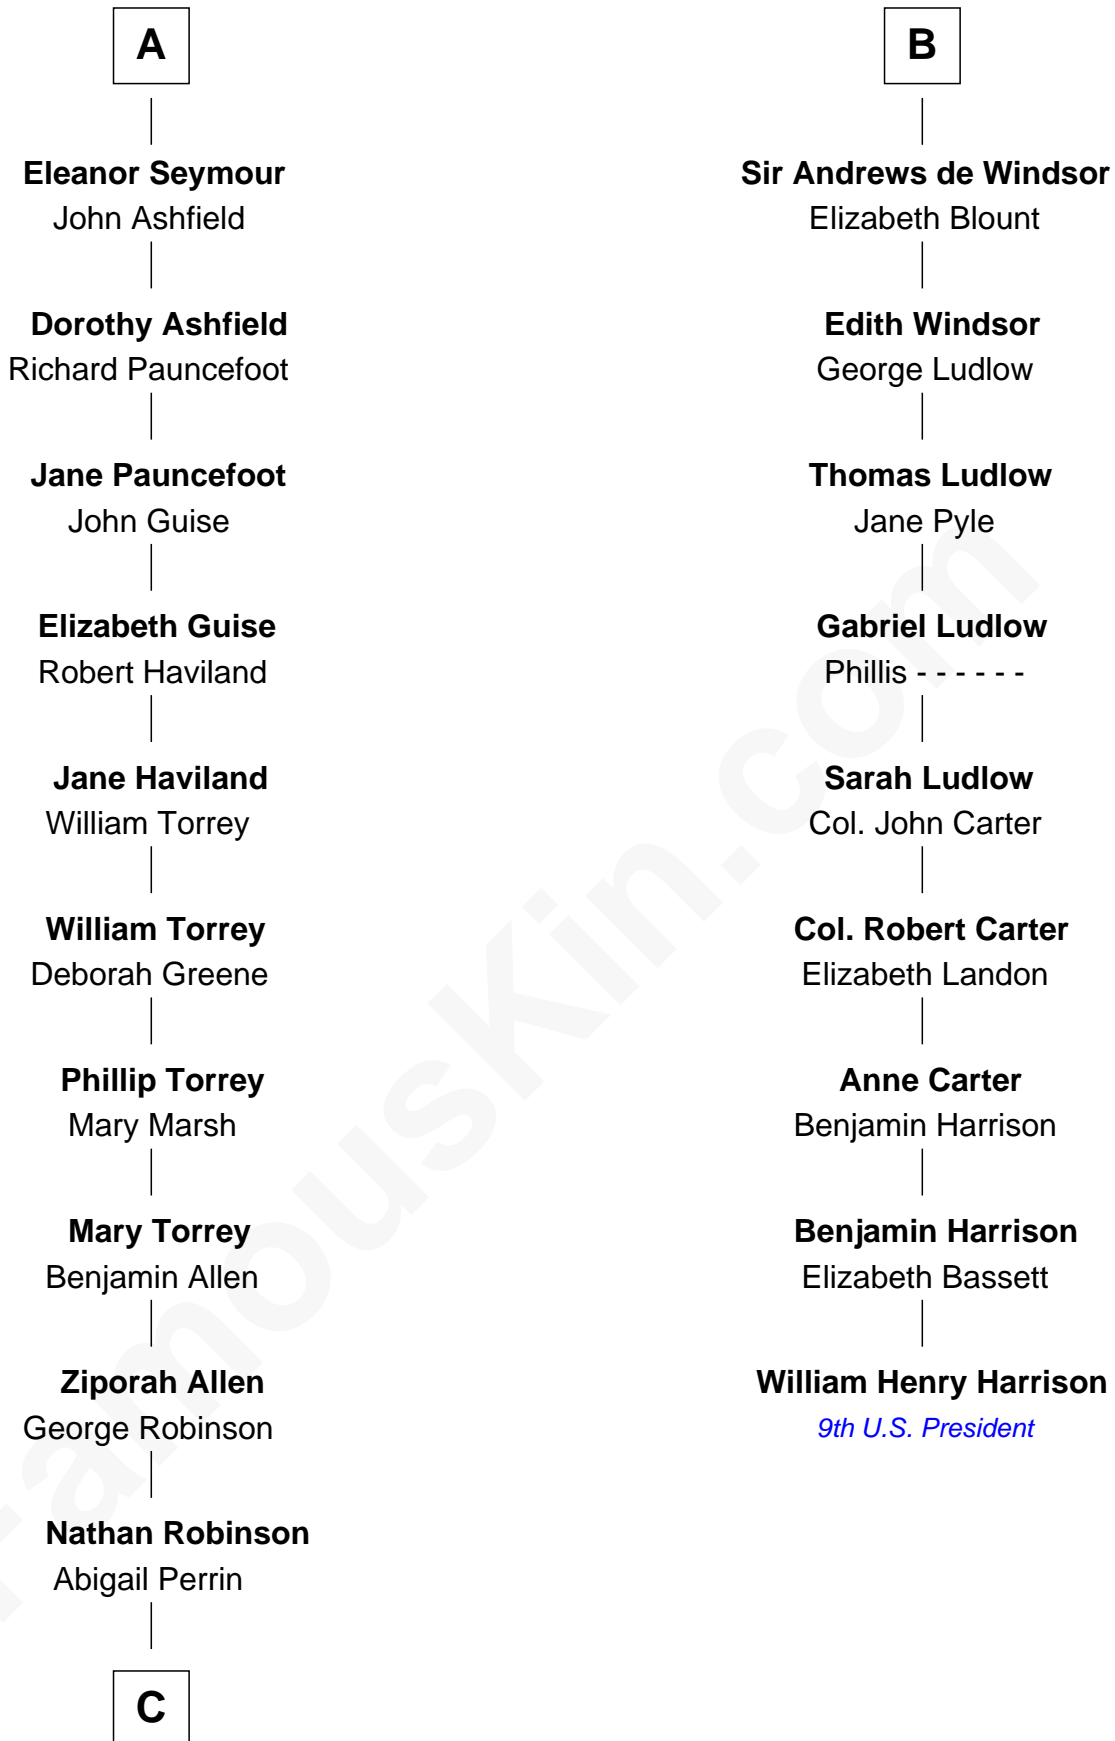

**FamousKin.com**  
**Relationship Chart of**  
**Raquel Welch**  
*Movie Actress*

15th cousin 6 times removed of  
**William Henry Harrison**  
*9th U.S. President*

**C**

**Hannah Kent Robinson**

Elbridge Gerry Hall

**Justin Smith Hall**

Sarah Mehitable Stanford

**Emery Stanford Hall**

Clara Louise Adams

**Josephine Sarah Hall**

Armando Carlos Tejada

**Raquel Welch**

*aka Raquel Welch*