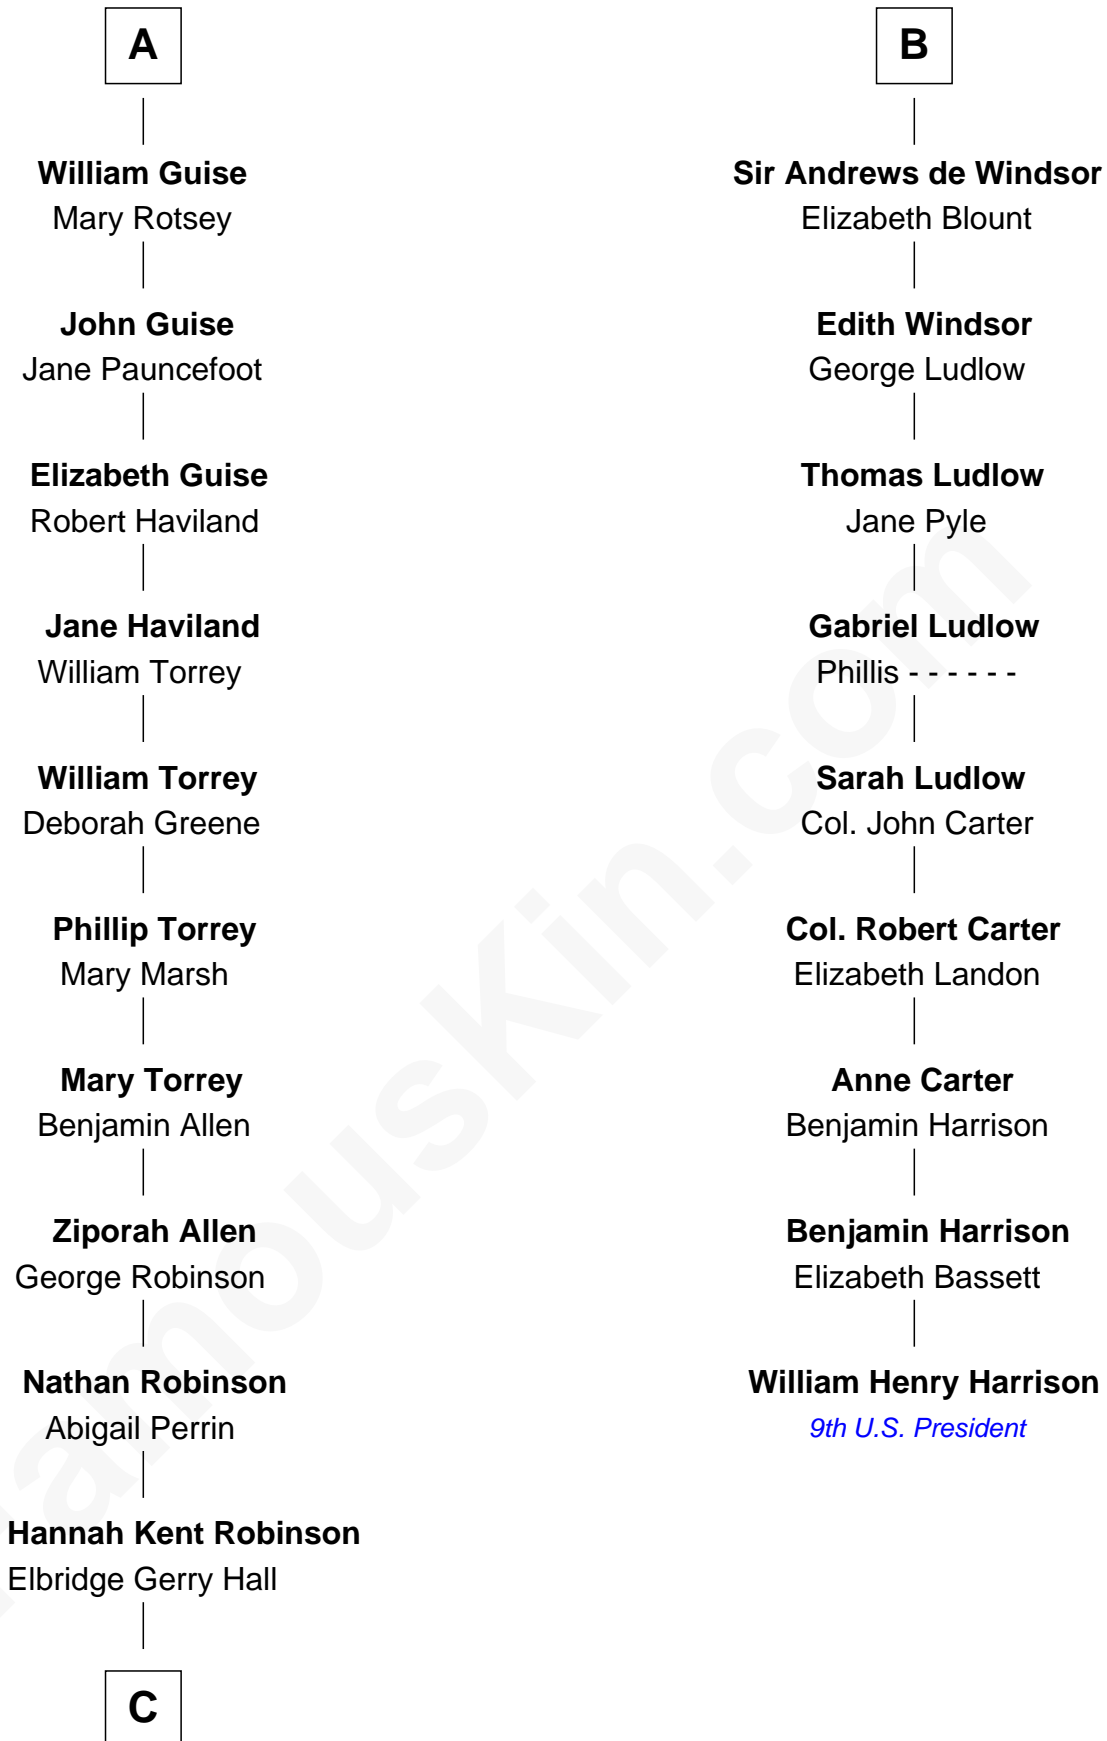

FamousKin.com
Relationship Chart of
Raquel Welch
Movie Actress

15th cousin 5 times removed of
William Henry Harrison
9th U.S. President

C

Justin Smith Hall
Sarah Mehitable Stanford

Emery Stanford Hall
Clara Louise Adams

Josephine Sarah Hall
Armando Carlos Tejada

Raquel Welch
aka Raquel Welch

FamousKin.com