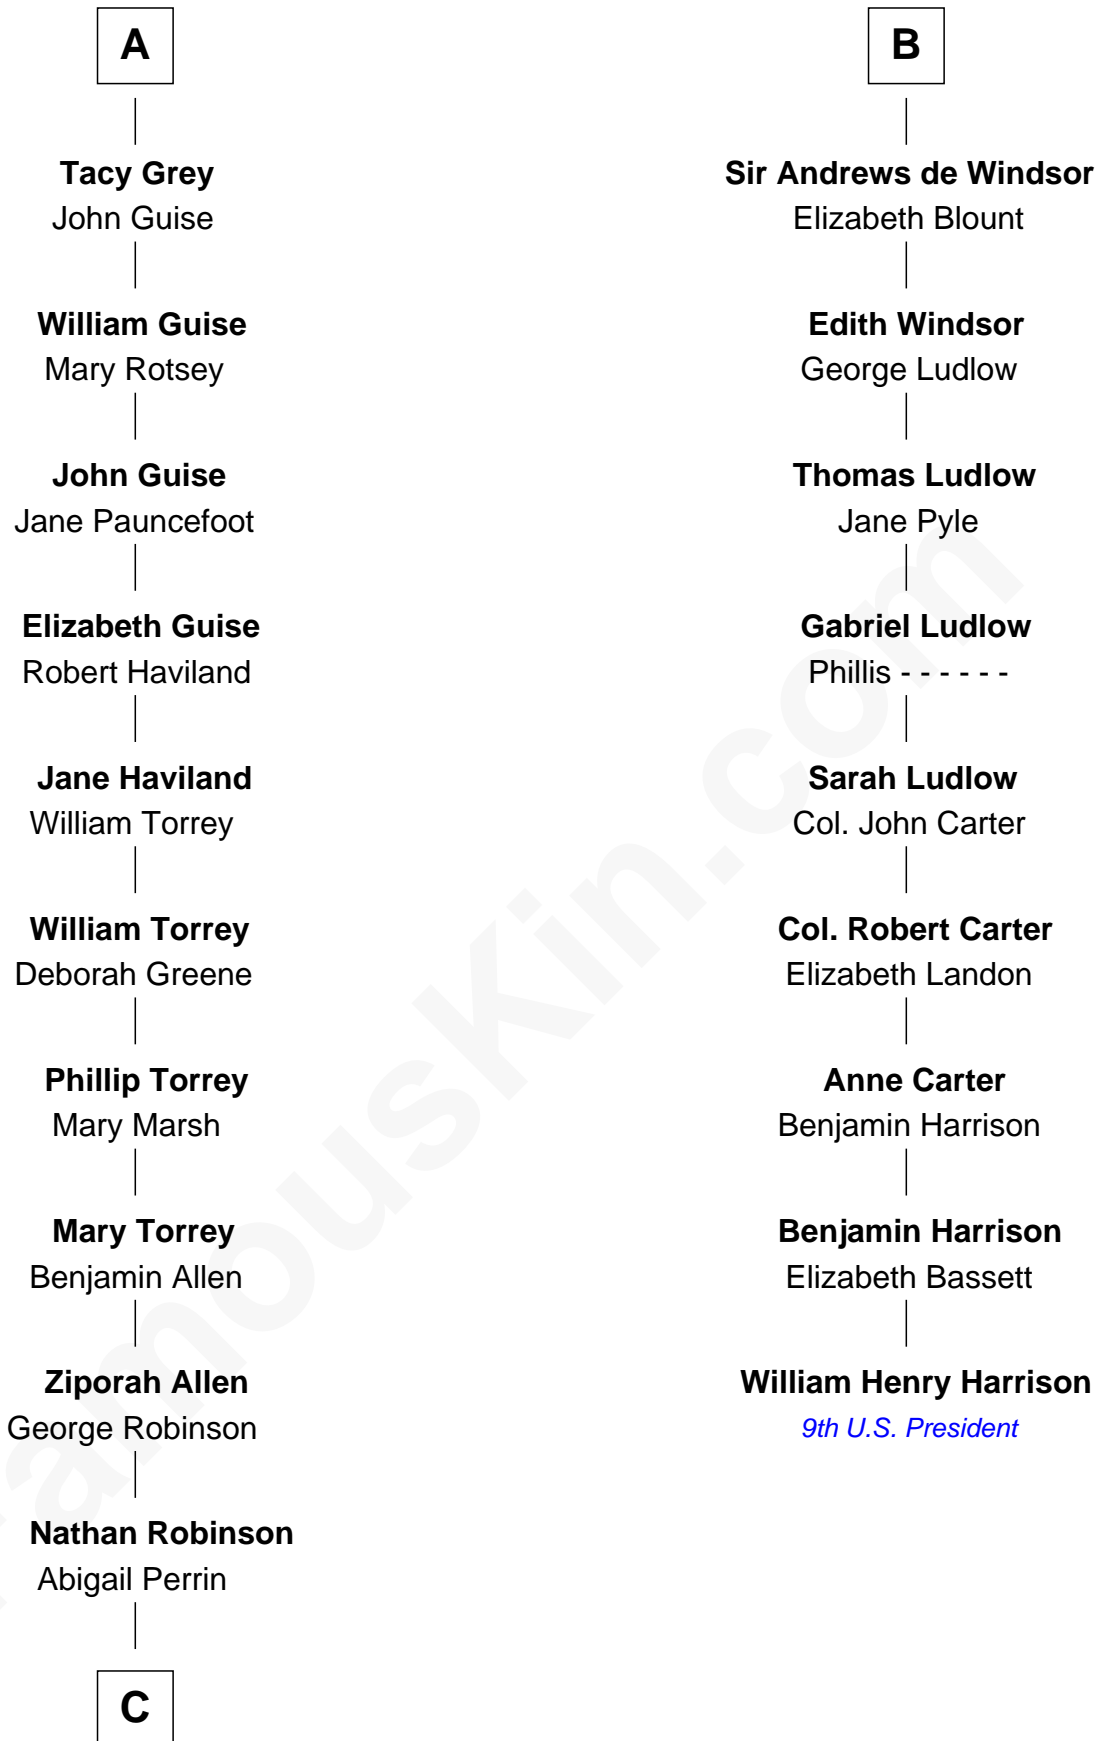

FamousKin.com
Relationship Chart of
Raquel Welch
Movie Actress

15th cousin 6 times removed of
William Henry Harrison
9th U.S. President

C

Hannah Kent Robinson

Elbridge Gerry Hall

Justin Smith Hall

Sarah Mehitable Stanford

Emery Stanford Hall

Clara Louise Adams

Josephine Sarah Hall

Armando Carlos Tejada

Raquel Welch

aka Raquel Welch

FamousKin.com