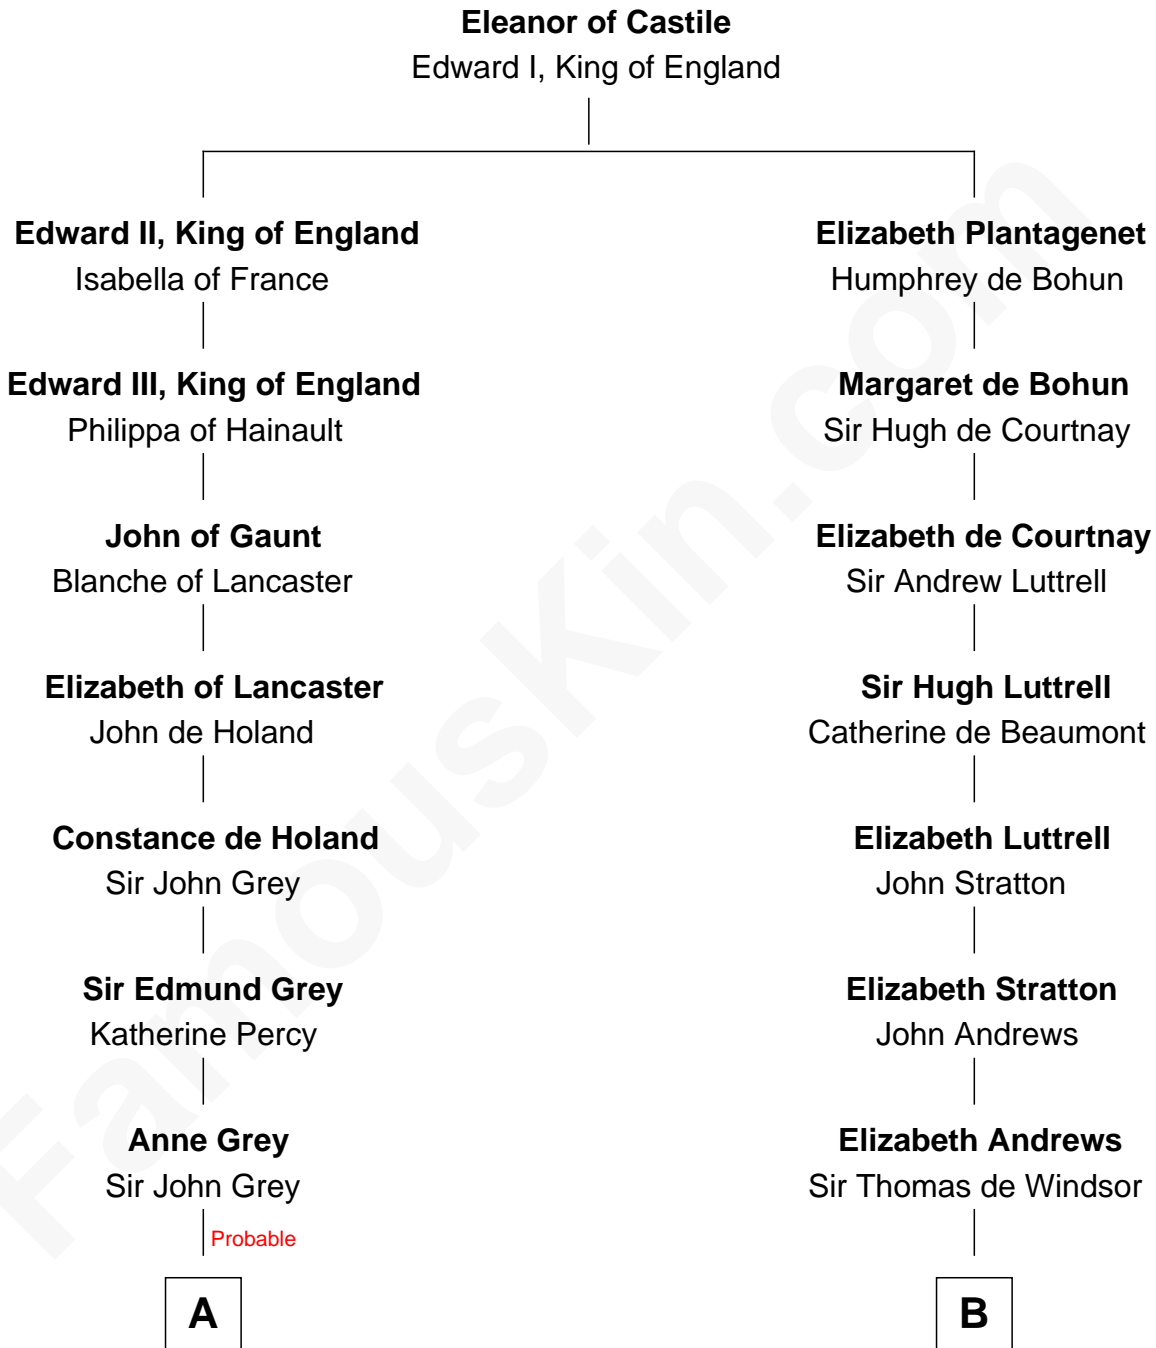

FamousKin.com
Relationship Chart of
Raquel Welch
Movie Actress

15th cousin 6 times removed of
William Henry Harrison
9th U.S. President

C

Hannah Kent Robinson

Elbridge Gerry Hall

Justin Smith Hall

Sarah Mehitable Stanford

Emery Stanford Hall

Clara Louise Adams

Josephine Sarah Hall

Armando Carlos Tejada

Raquel Welch

aka Raquel Welch

FamousKin.com