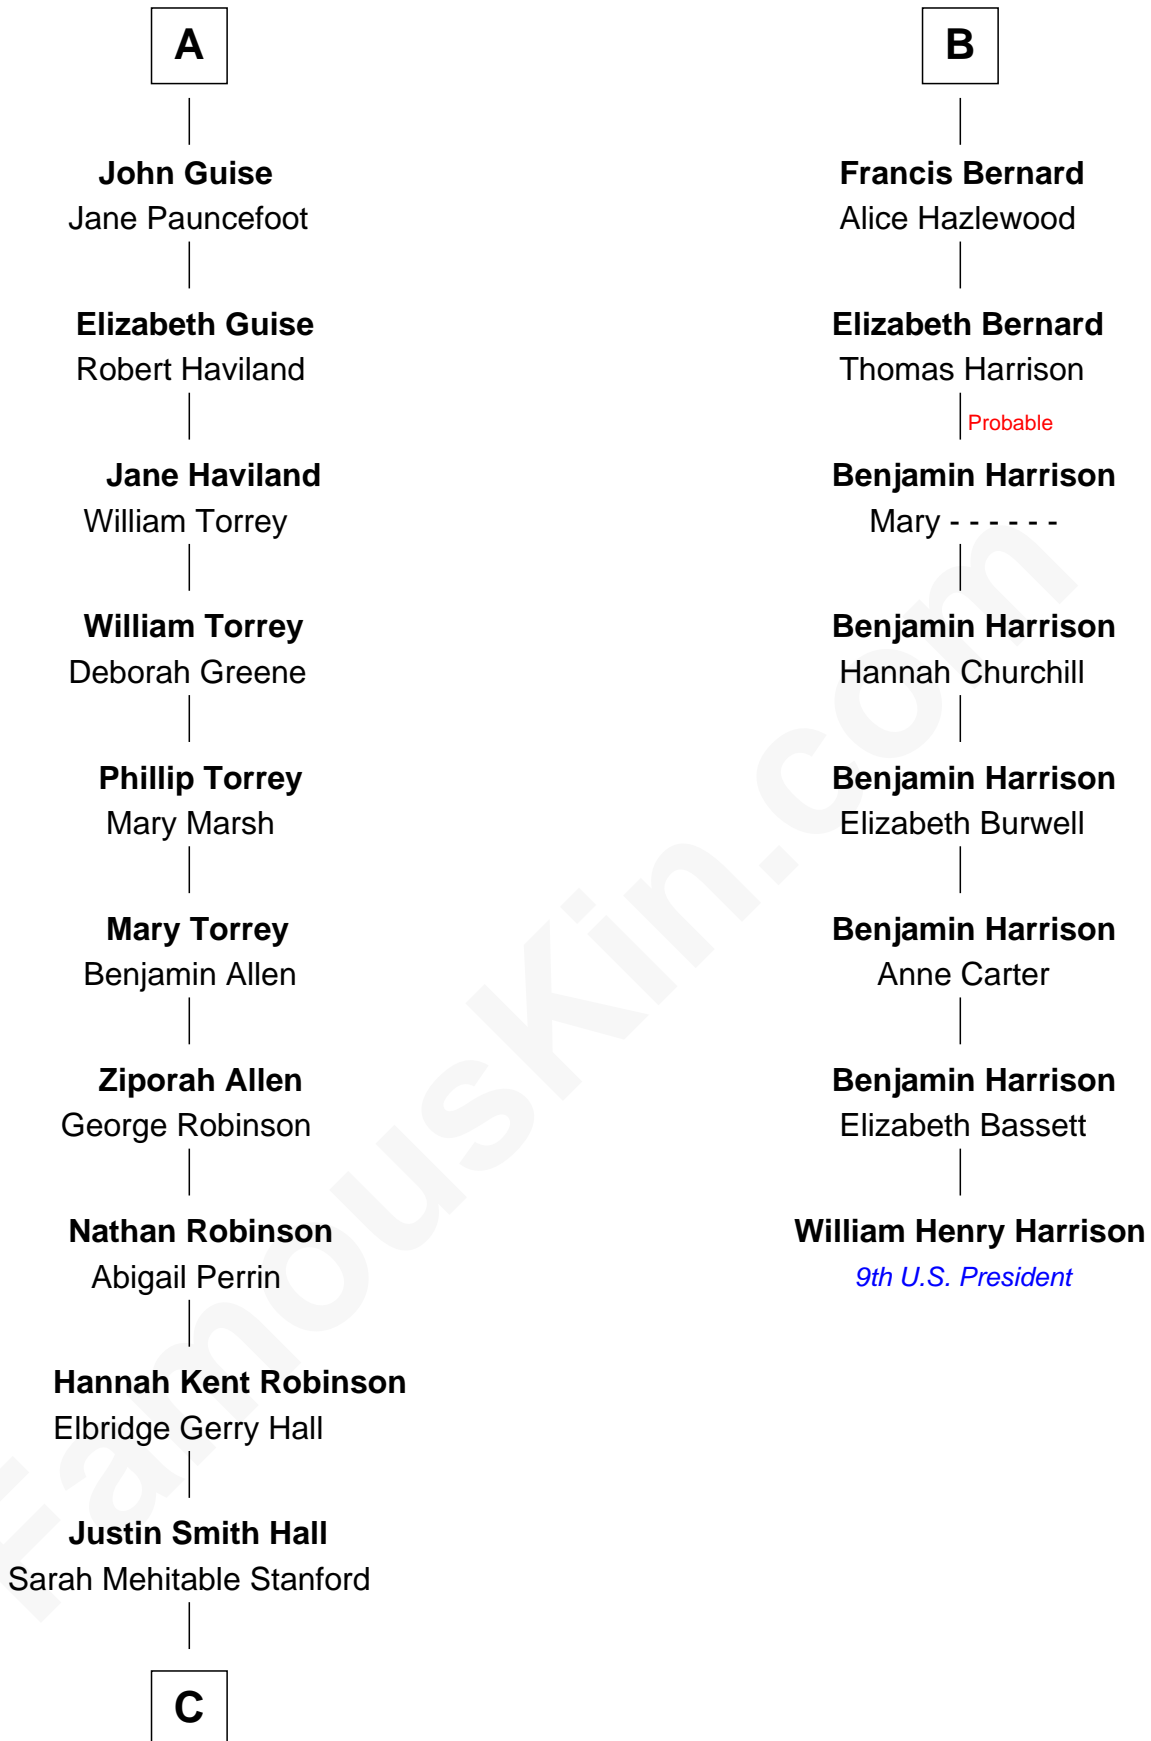

FamousKin.com Relationship Chart of

Raquel Welch

Movie Actress

14th cousin 5 times removed of

William Henry Harrison

9th U.S. President

C

—
Emery Stanford Hall

Clara Louise Adams

—
Josephine Sarah Hall

Armando Carlos Tejada

—
Raquel Welch

aka Raquel Welch

FamousKin.com