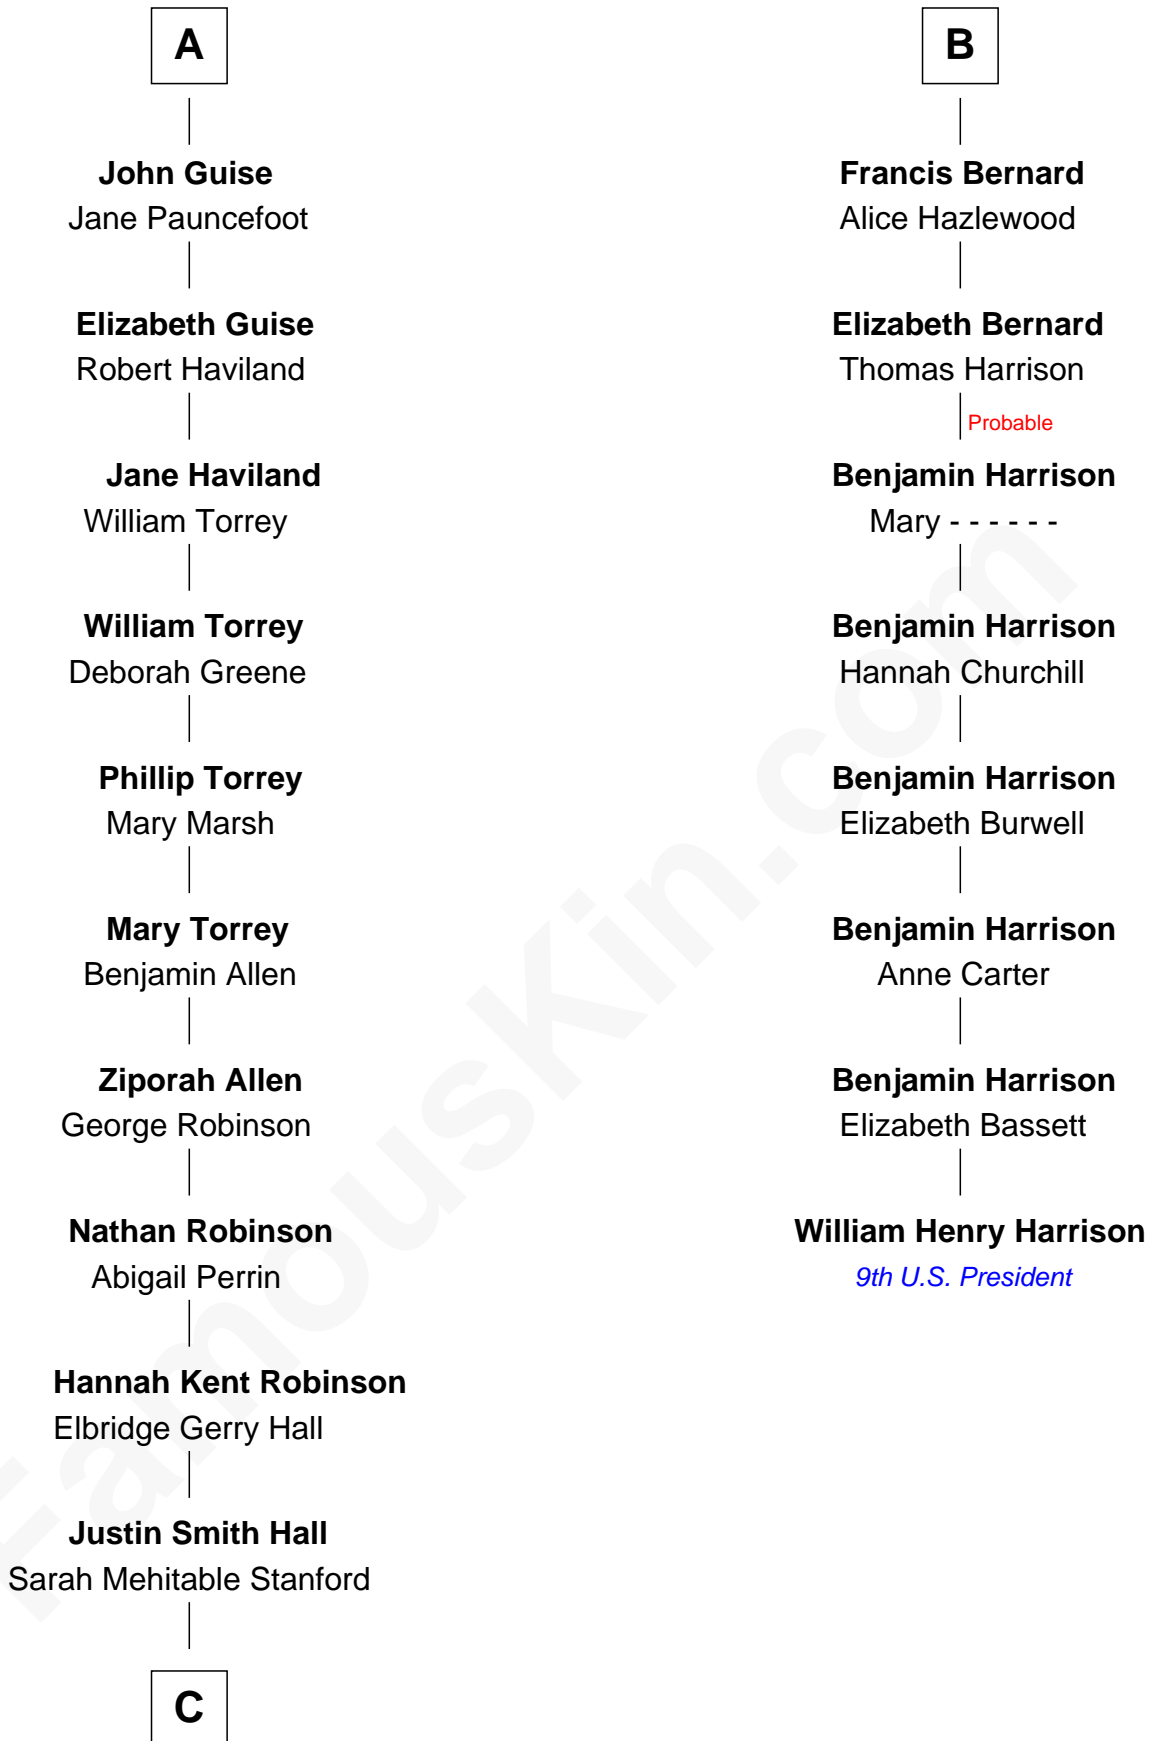

# FamousKin.com Relationship Chart of

**Raquel Welch**

*Movie Actress*

14th cousin 5 times removed of

**William Henry Harrison**

*9th U.S. President*

**C**

—  
**Emery Stanford Hall**  
Clara Louise Adams

—  
**Josephine Sarah Hall**  
Armando Carlos Tejada

—  
**Raquel Welch**  
*aka Raquel Welch*

FamousKin.com