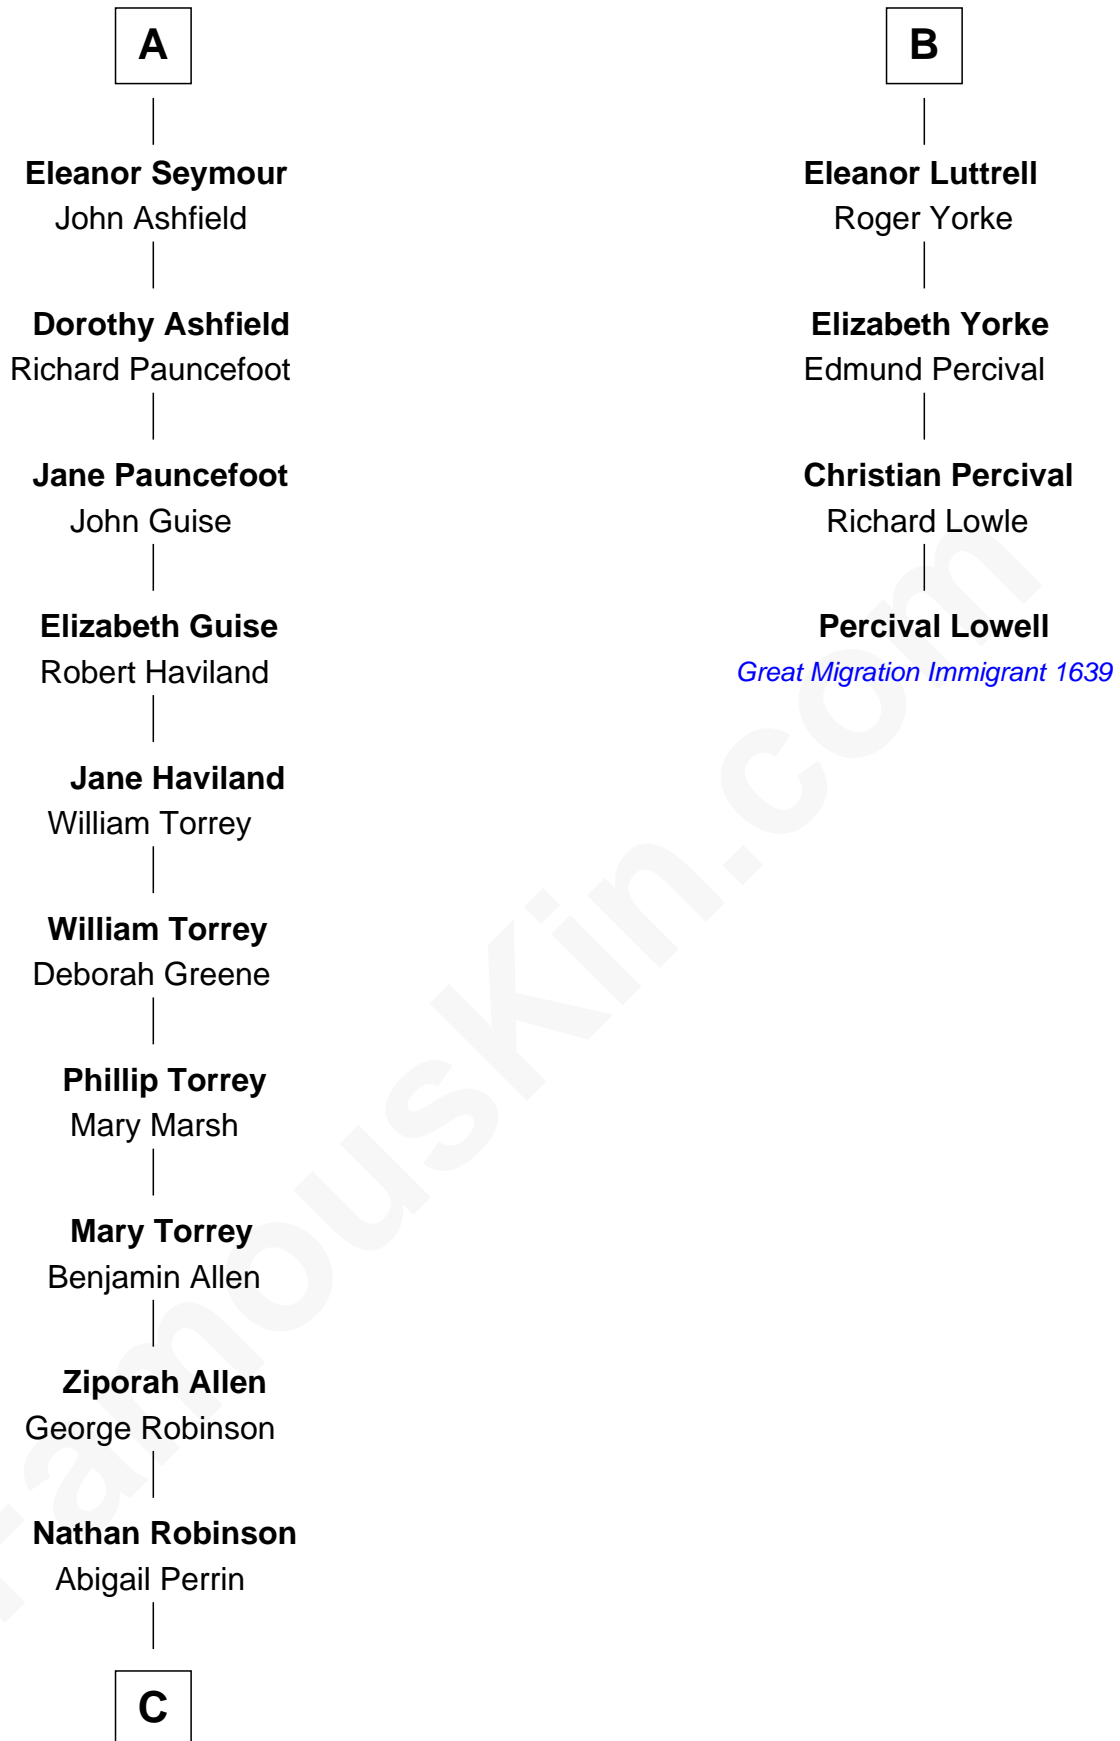

FamousKin.com Relationship Chart of

Raquel Welch

Movie Actress

10th cousin 11 times removed of

Percival Lowell

(c1570 - c1666) Great Migration Immigrant 1639

Sir Hugh de Courtenay

Eleanor le Despencer