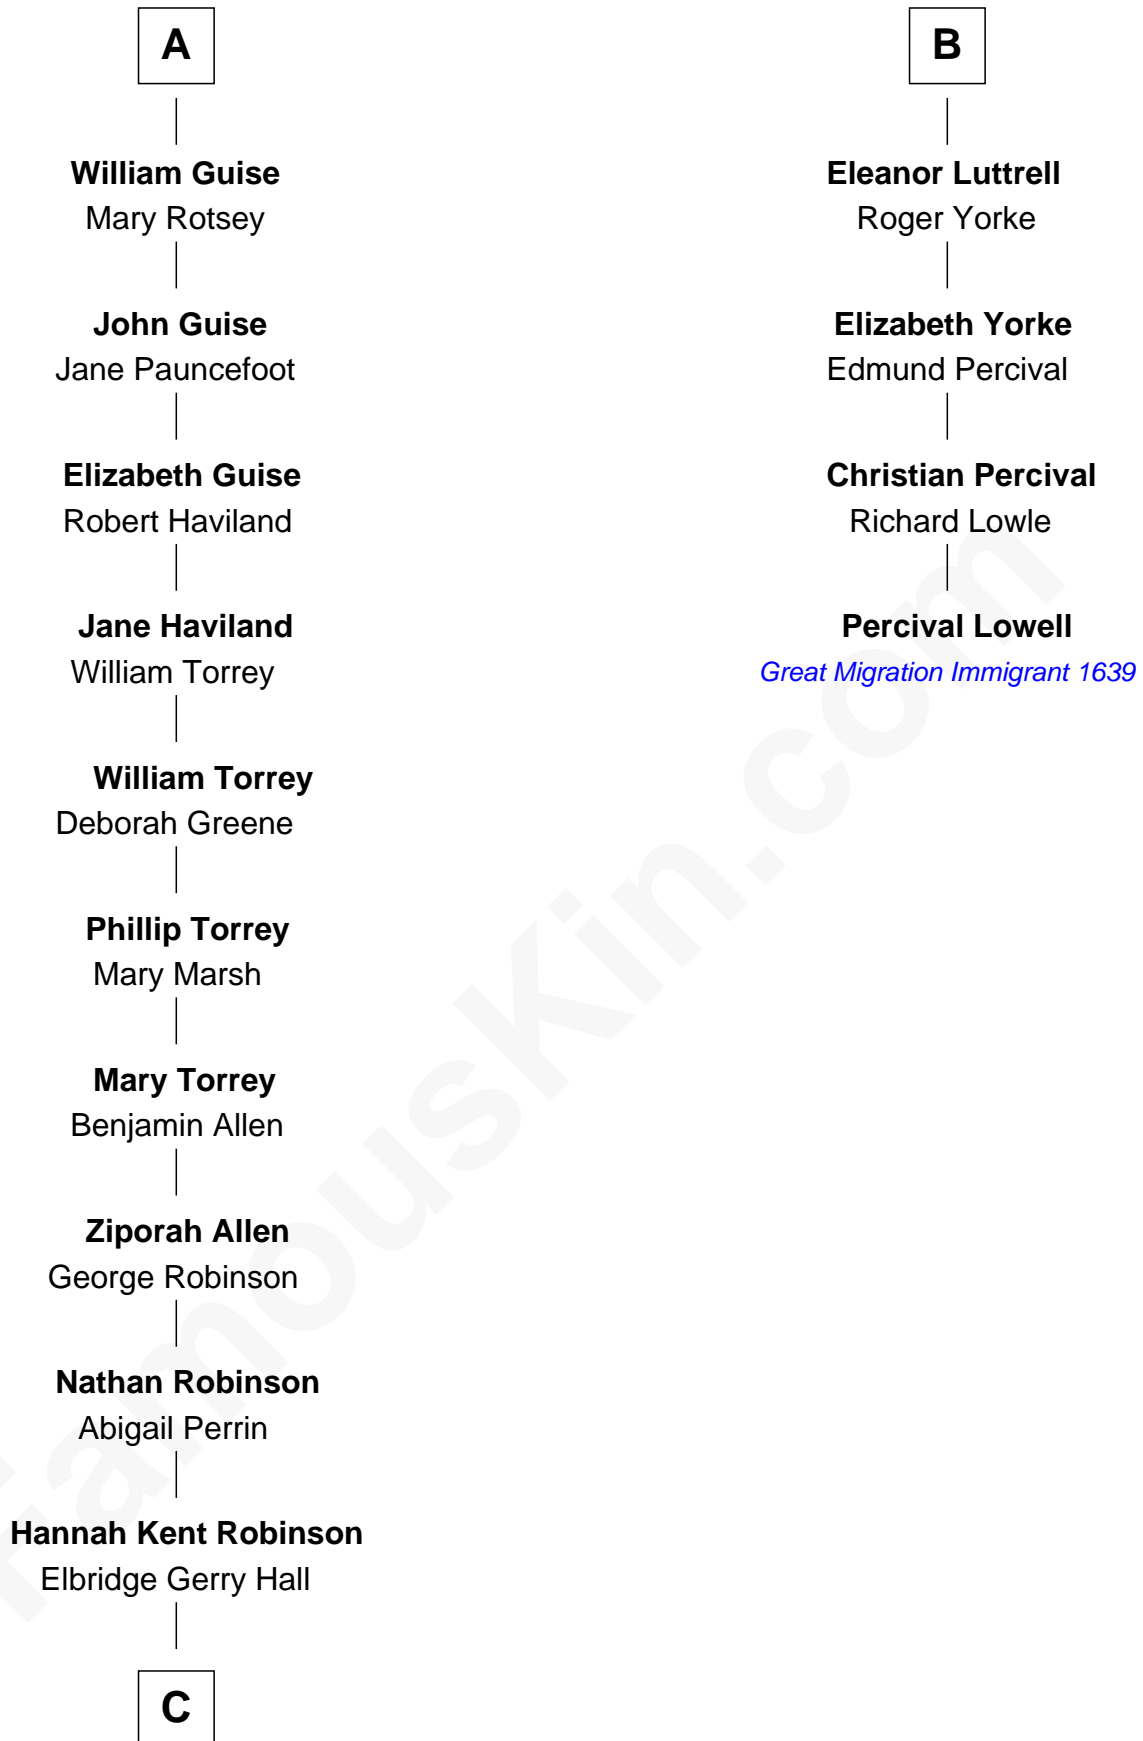

FamousKin.com Relationship Chart of

Raquel Welch

Movie Actress

10th cousin 10 times removed of

Percival Lowell

(c1570 - c1666) Great Migration Immigrant 1639

C

Justin Smith Hall
Sarah Mehitable Stanford

Emery Stanford Hall
Clara Louise Adams

Josephine Sarah Hall
Armando Carlos Tejada

Raquel Welch
aka Raquel Welch

FamousKin.com