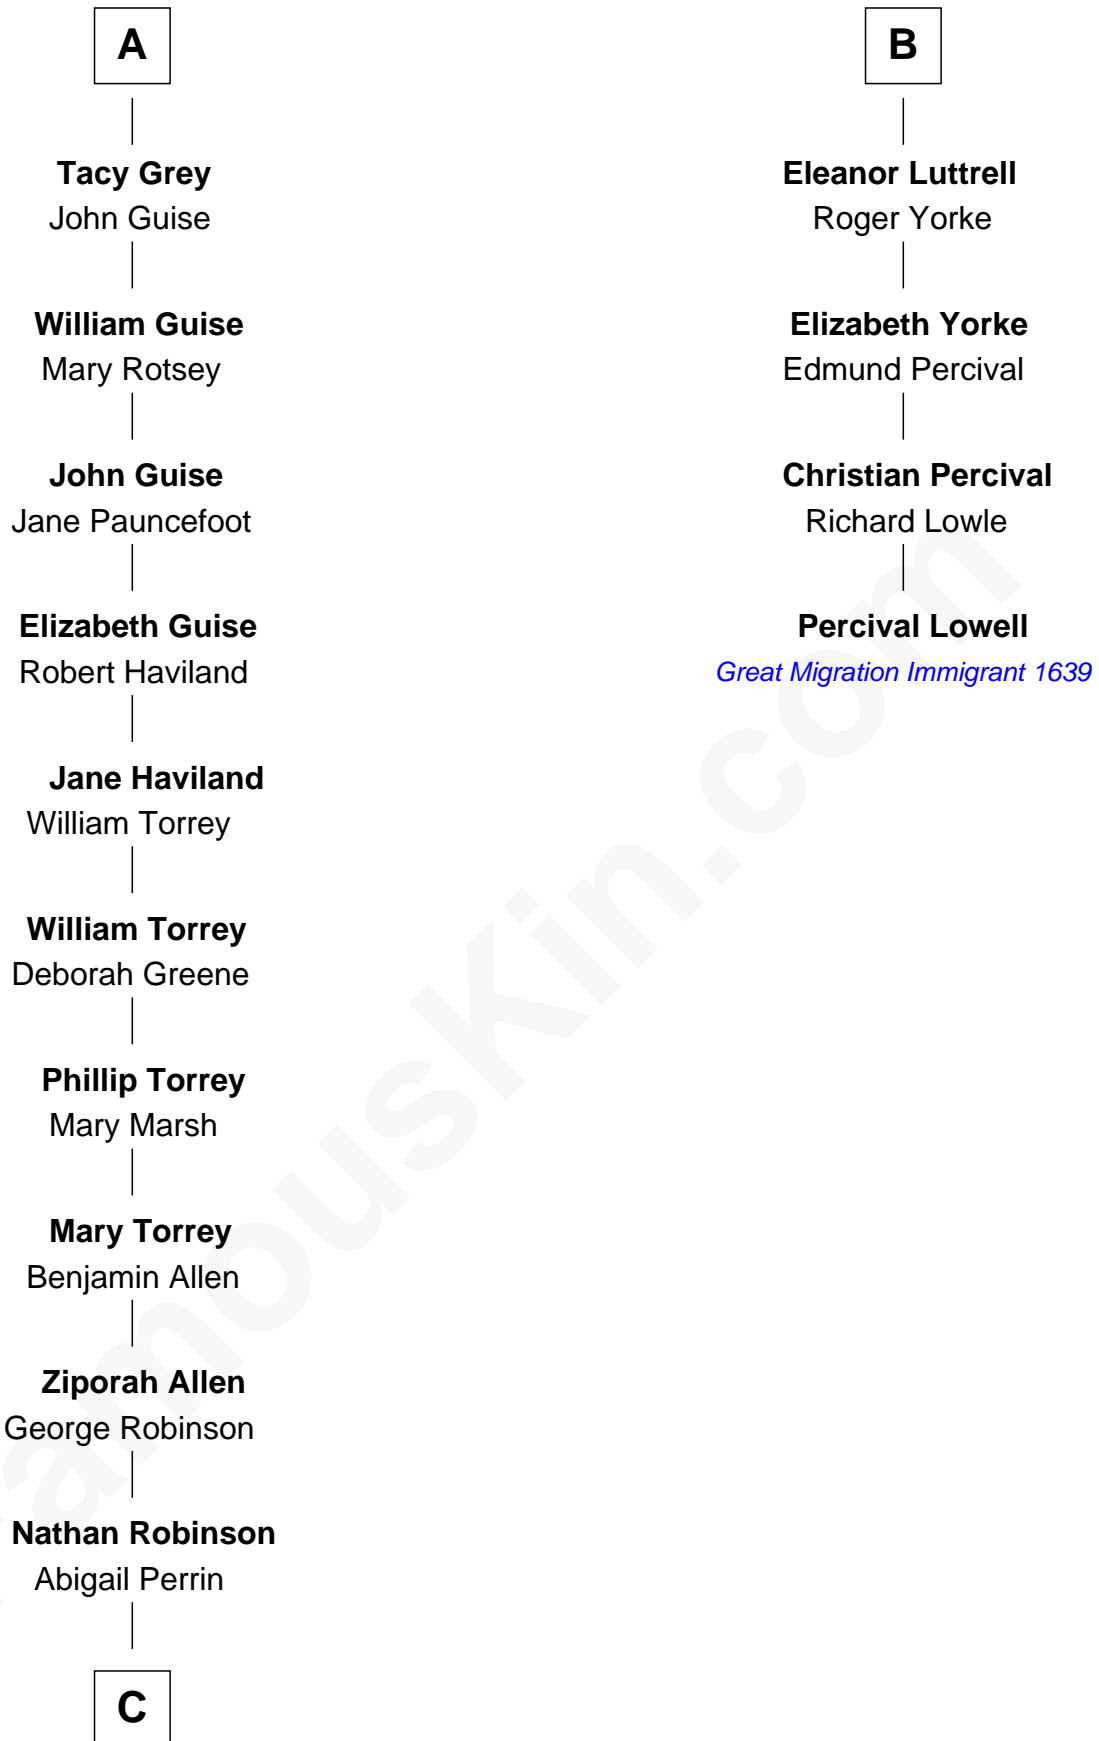

FamousKin.com Relationship Chart of

Raquel Welch

Movie Actress

10th cousin 11 times removed of

Percival Lowell

(c1570 - c1666) Great Migration Immigrant 1639

C

Hannah Kent Robinson

Elbridge Gerry Hall

Justin Smith Hall

Sarah Mehitable Stanford

Emery Stanford Hall

Clara Louise Adams

Josephine Sarah Hall

Armando Carlos Tejada

Raquel Welch