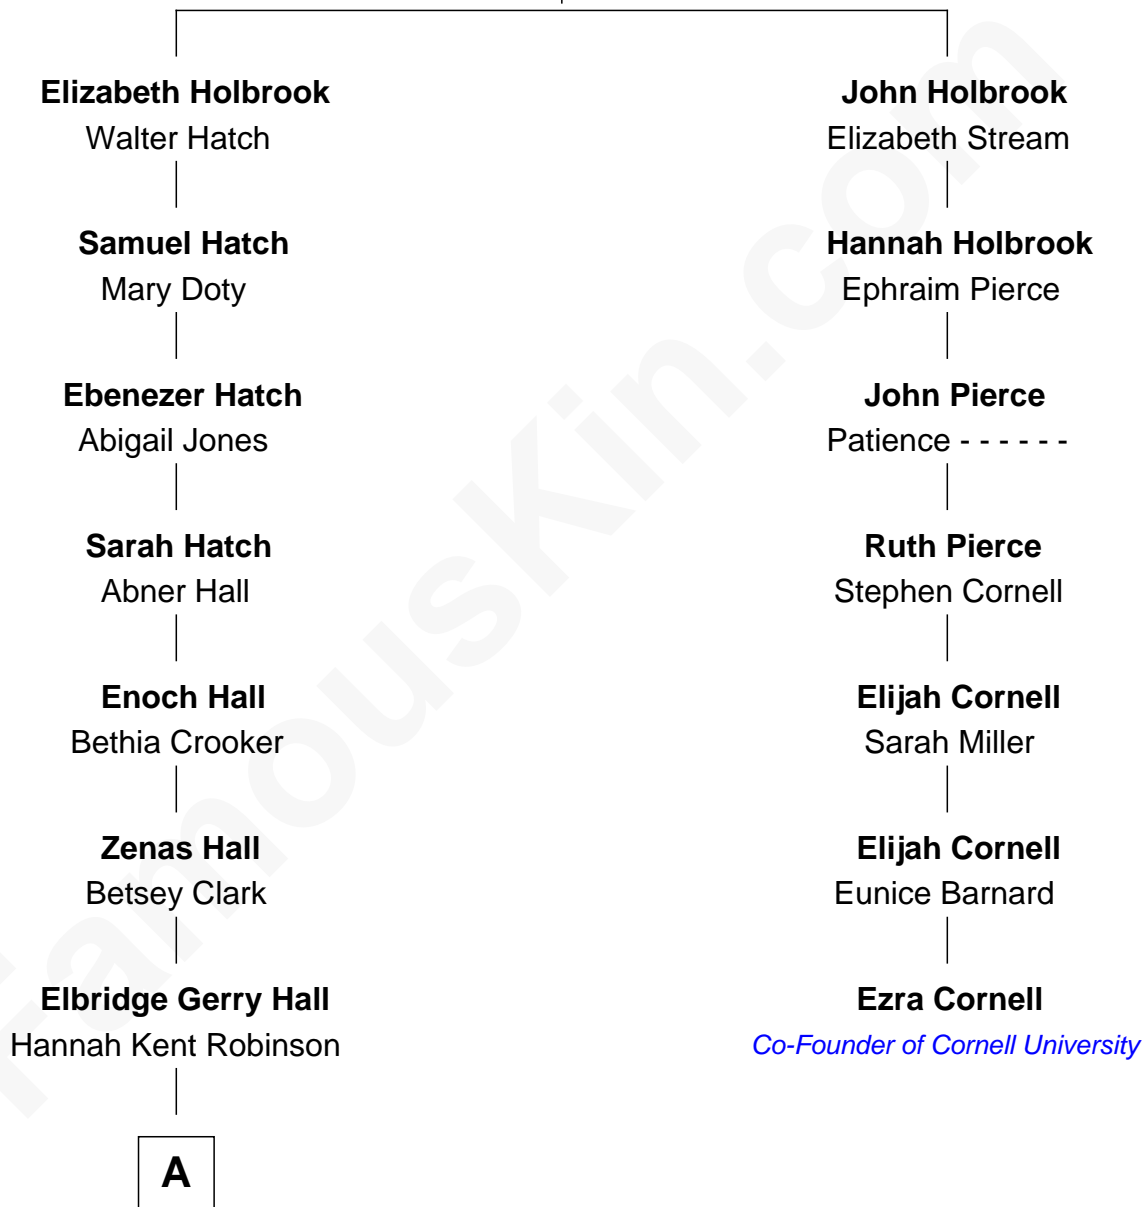

FamousKin.com Relationship Chart of

Raquel Welch
Movie Actress

6th cousin 4 times removed of

Ezra Cornell

Co-Founder of Cornell University, Founder of Western Union

Thomas Holbrook
Jane Powys

A

Justin Smith Hall
Sarah Mehitable Stanford

Emery Stanford Hall
Clara Louise Adams

Josephine Sarah Hall
Armando Carlos Tejada

Raquel Welch
aka Raquel Welch

FamousKin.com