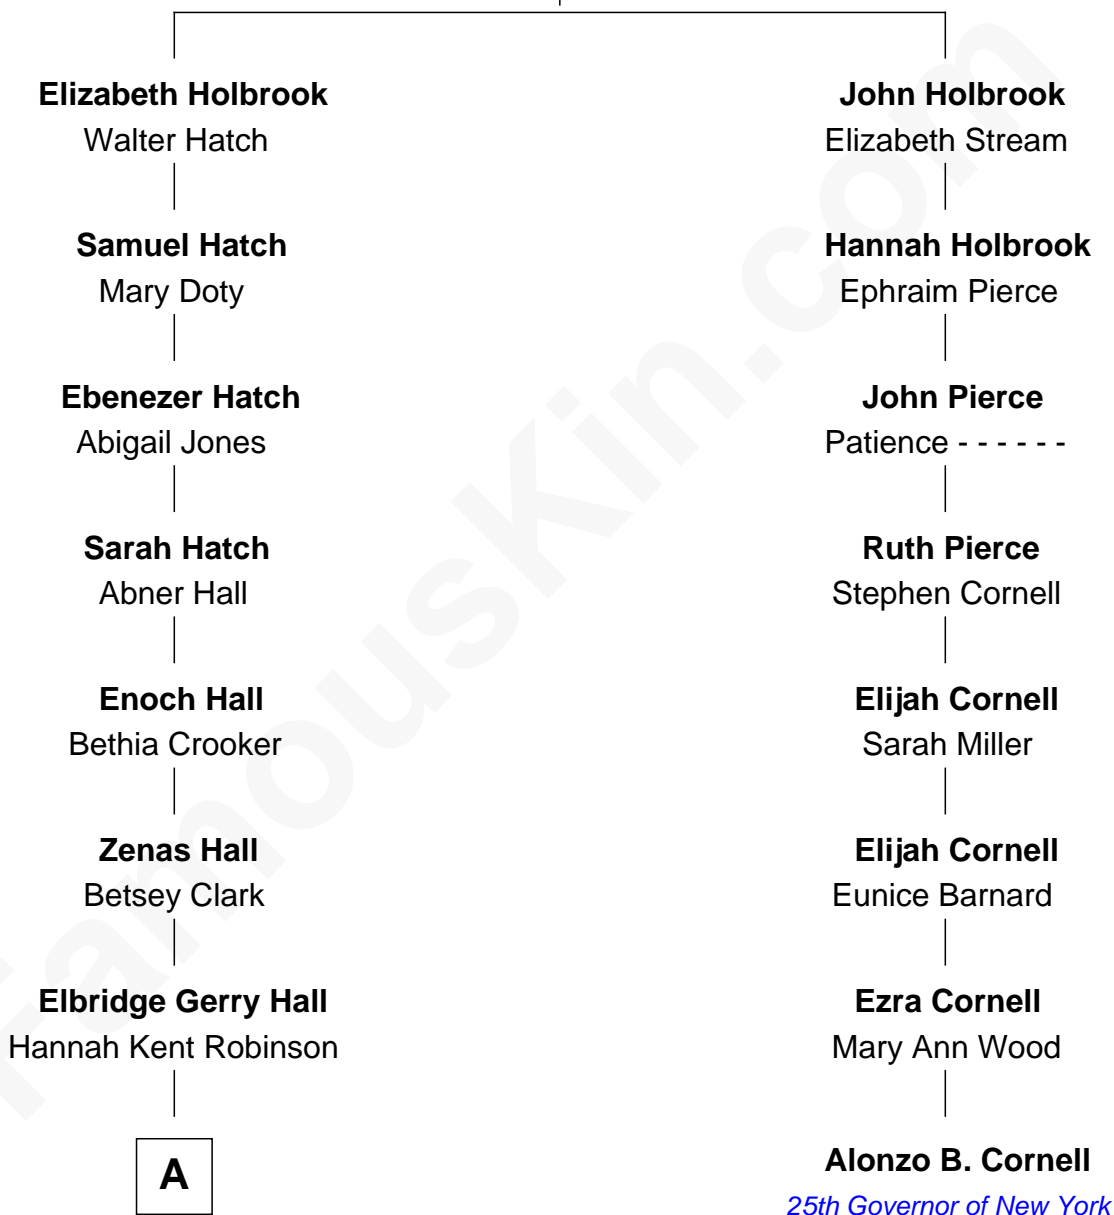

# FamousKin.com Relationship Chart of

**Raquel Welch**

*Movie Actress*

7th cousin 3 times removed of

**Alonzo B. Cornell**

*25th Governor of New York*

**Thomas Holbrook**

Jane Powys

**A**

Justin Smith Hall  
Sarah Mehitable Stanford

Emery Stanford Hall  
Clara Louise Adams

Josephine Sarah Hall  
Armando Carlos Tejada

Raquel Welch  
*aka Raquel Welch*

FamousKin.com