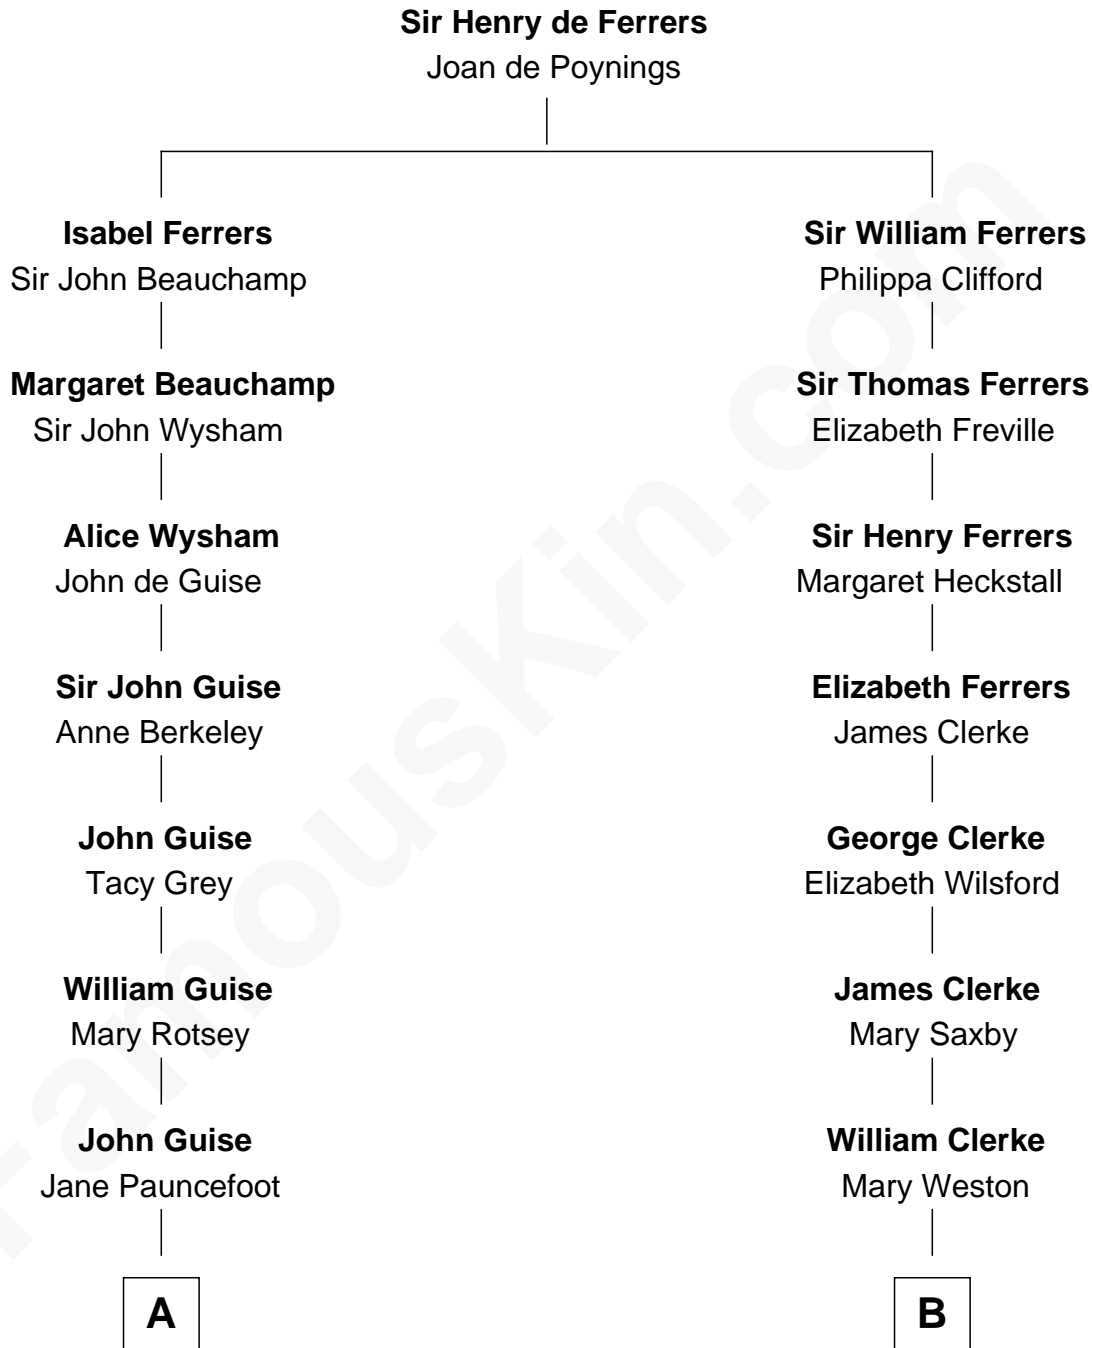

# FamousKin.com Relationship Chart of

**Raquel Welch**  
Movie Actress

14th cousin 4 times removed of

**Joseph Wharton**

Founder of the Wharton School of Business

**C**

**Josephine Sarah Hall**  
Armando Carlos Tejada

**Raquel Welch**  
*aka Raquel Welch*

FamousKin.com