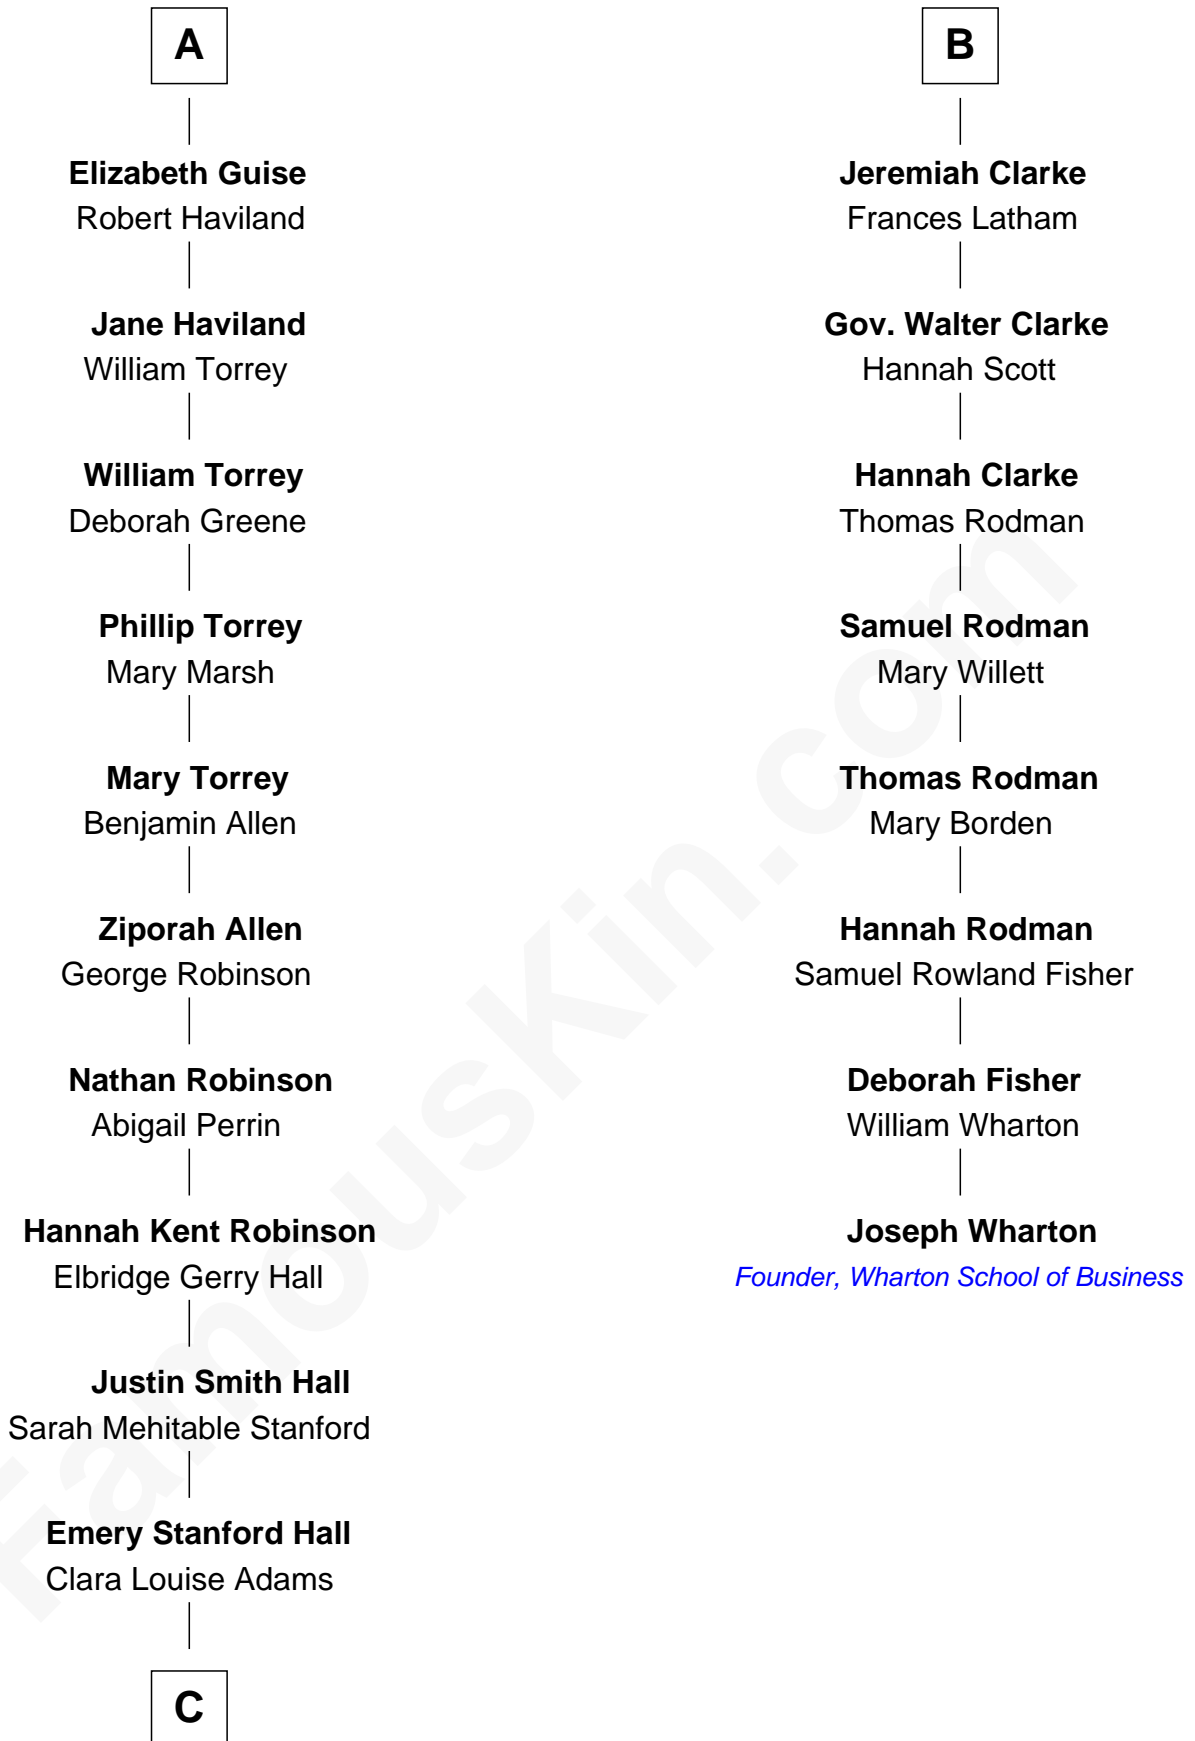

# FamousKin.com Relationship Chart of

**Raquel Welch**  
Movie Actress

14th cousin 4 times removed of

**Joseph Wharton**

Founder of the Wharton School of Business

**C**

**Josephine Sarah Hall**  
Armando Carlos Tejada

**Raquel Welch**  
*aka Raquel Welch*

FamousKin.com