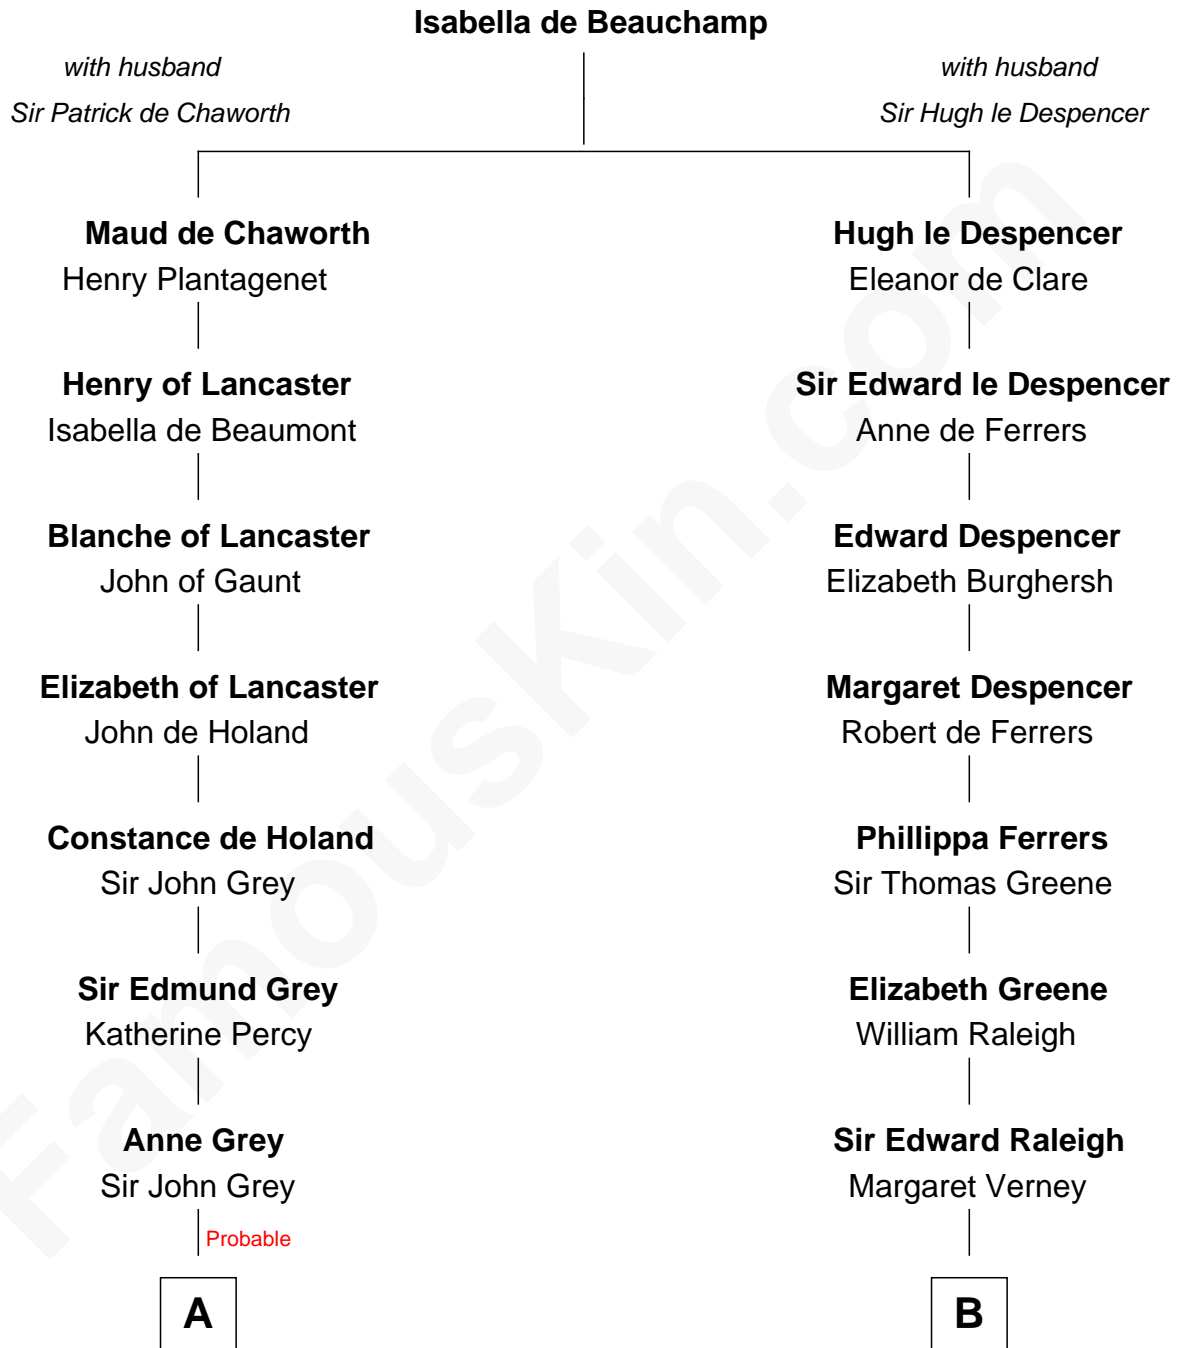

# FamousKin.com Relationship Chart of

**Raquel Welch**  
Movie Actress

18th cousin 3 times removed of

**Joseph Wharton**

Founder of the Wharton School of Business

**C**

**Hannah Kent Robinson**

Elbridge Gerry Hall

**Justin Smith Hall**

Sarah Mehitable Stanford

**Emery Stanford Hall**

Clara Louise Adams

**Josephine Sarah Hall**

Armando Carlos Tejada

**Raquel Welch**

*aka Raquel Welch*

**D**

**Deborah Fisher**

William Wharton

**Joseph Wharton**

*Founder, Wharton School of Business*

FamousKin.com