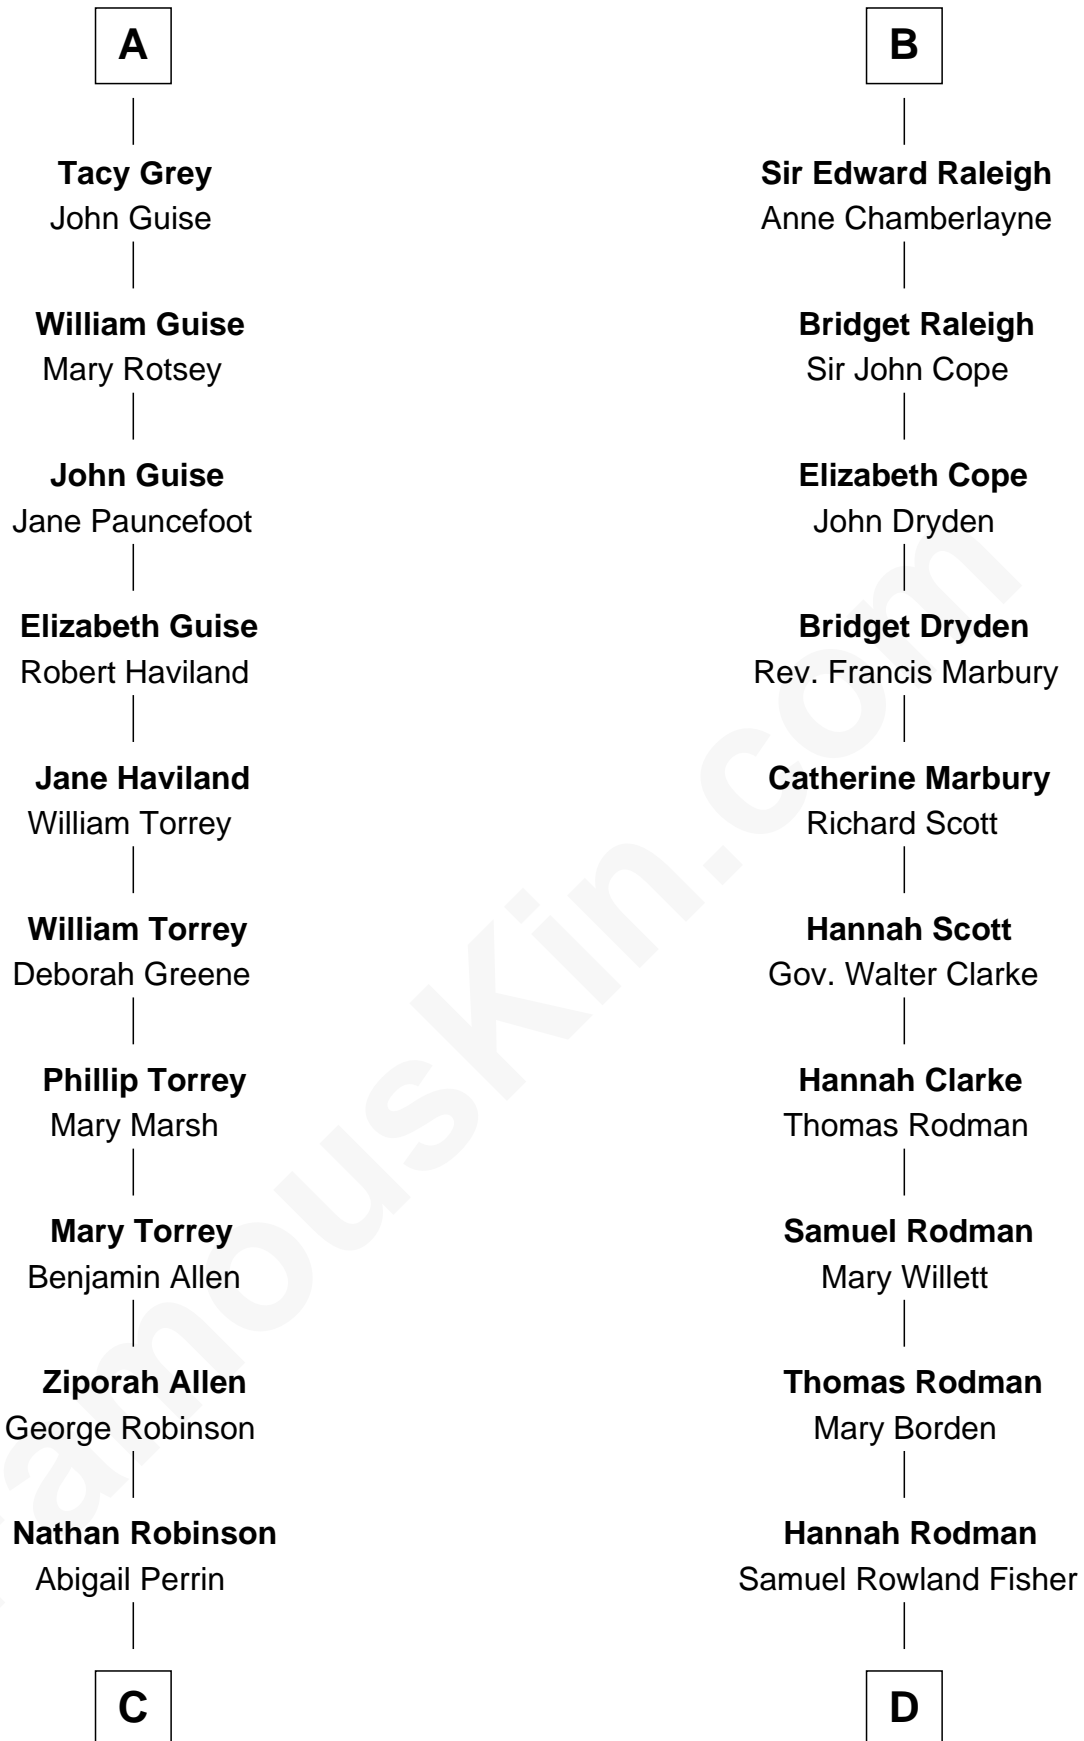

# FamousKin.com Relationship Chart of

**Raquel Welch**  
Movie Actress

18th cousin 3 times removed of

**Joseph Wharton**

Founder of the Wharton School of Business

**C**

**Hannah Kent Robinson**

Elbridge Gerry Hall

**Justin Smith Hall**

Sarah Mehitable Stanford

**Emery Stanford Hall**

Clara Louise Adams

**Josephine Sarah Hall**

Armando Carlos Tejada

**Raquel Welch**

*aka Raquel Welch*

**D**

**Deborah Fisher**

William Wharton

**Joseph Wharton**

*Founder, Wharton School of Business*

FamousKin.com