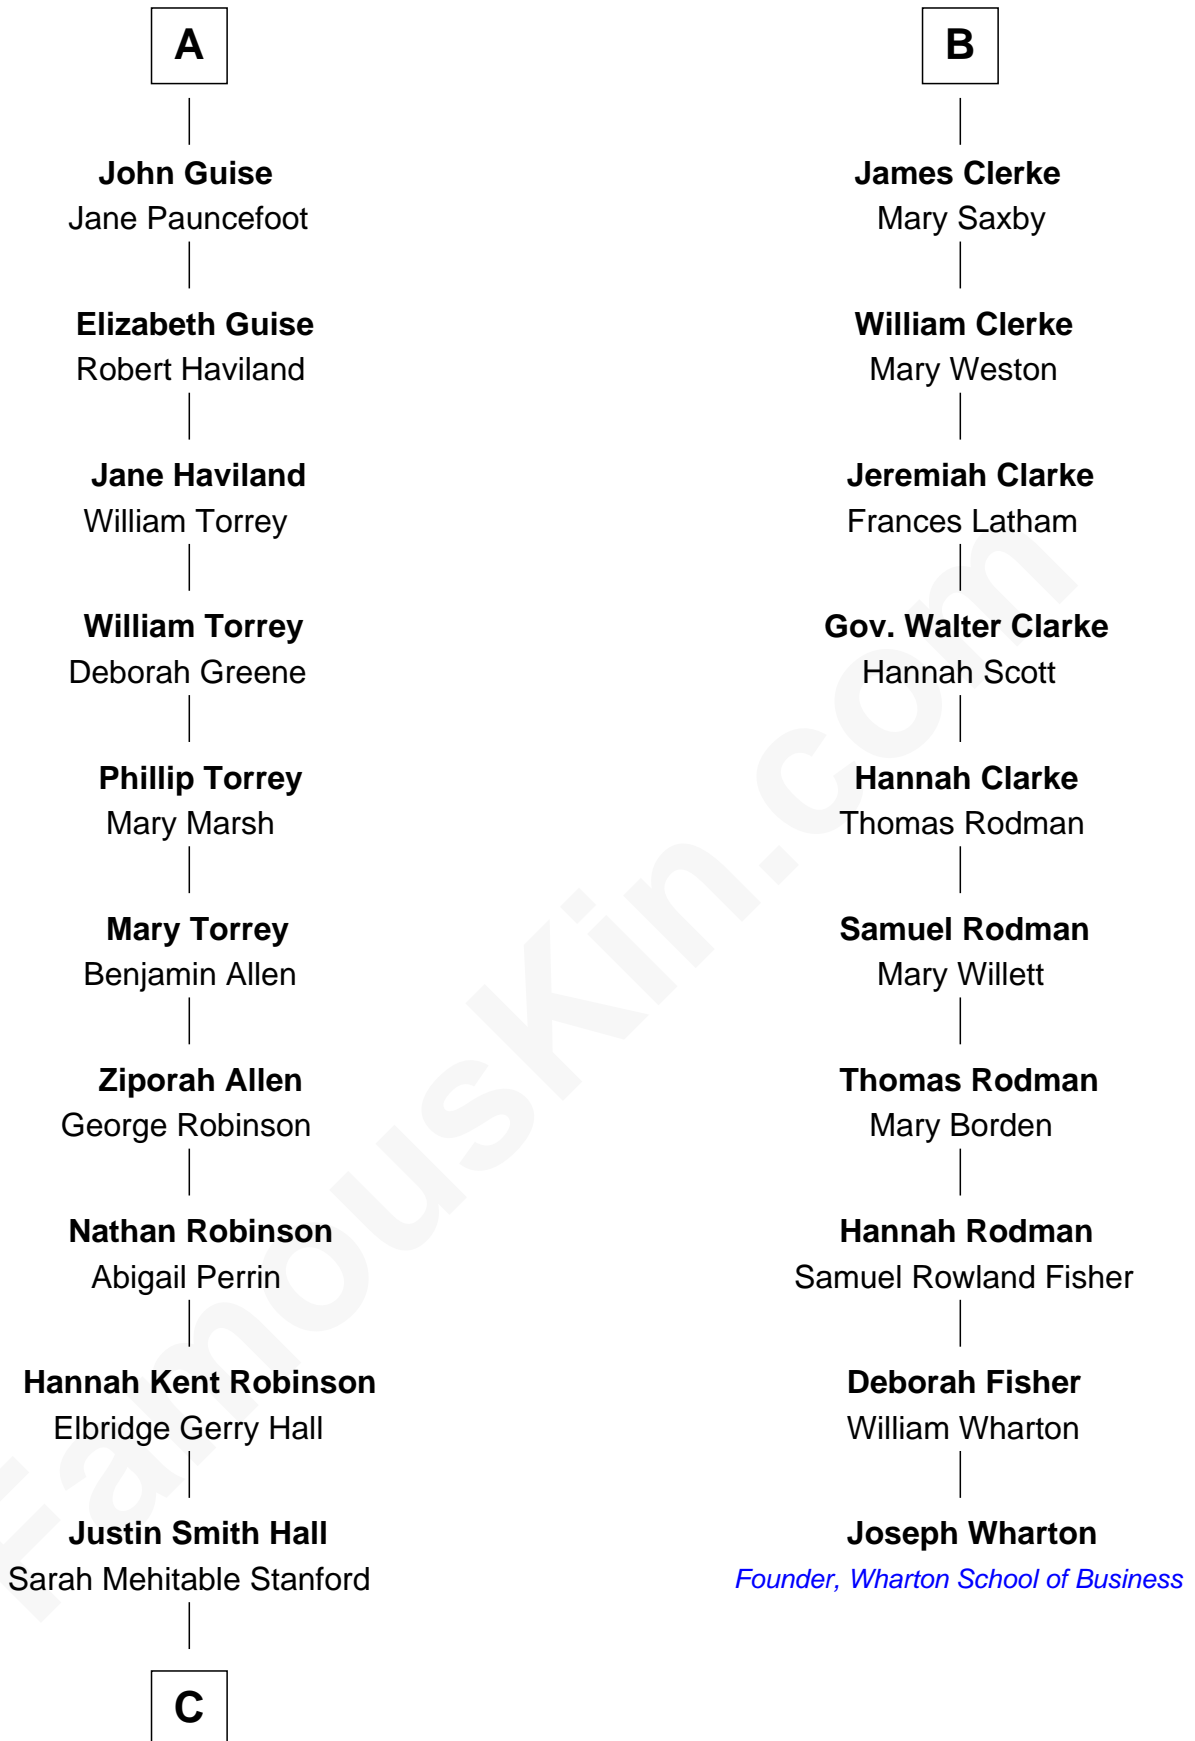

FamousKin.com Relationship Chart of

Raquel Welch

Movie Actress

16th cousin 3 times removed of

Joseph Wharton

Founder of the Wharton School of Business

C

—
Emery Stanford Hall
Clara Louise Adams

—
Josephine Sarah Hall
Armando Carlos Tejada

—
Raquel Welch
aka Raquel Welch

FamousKin.com