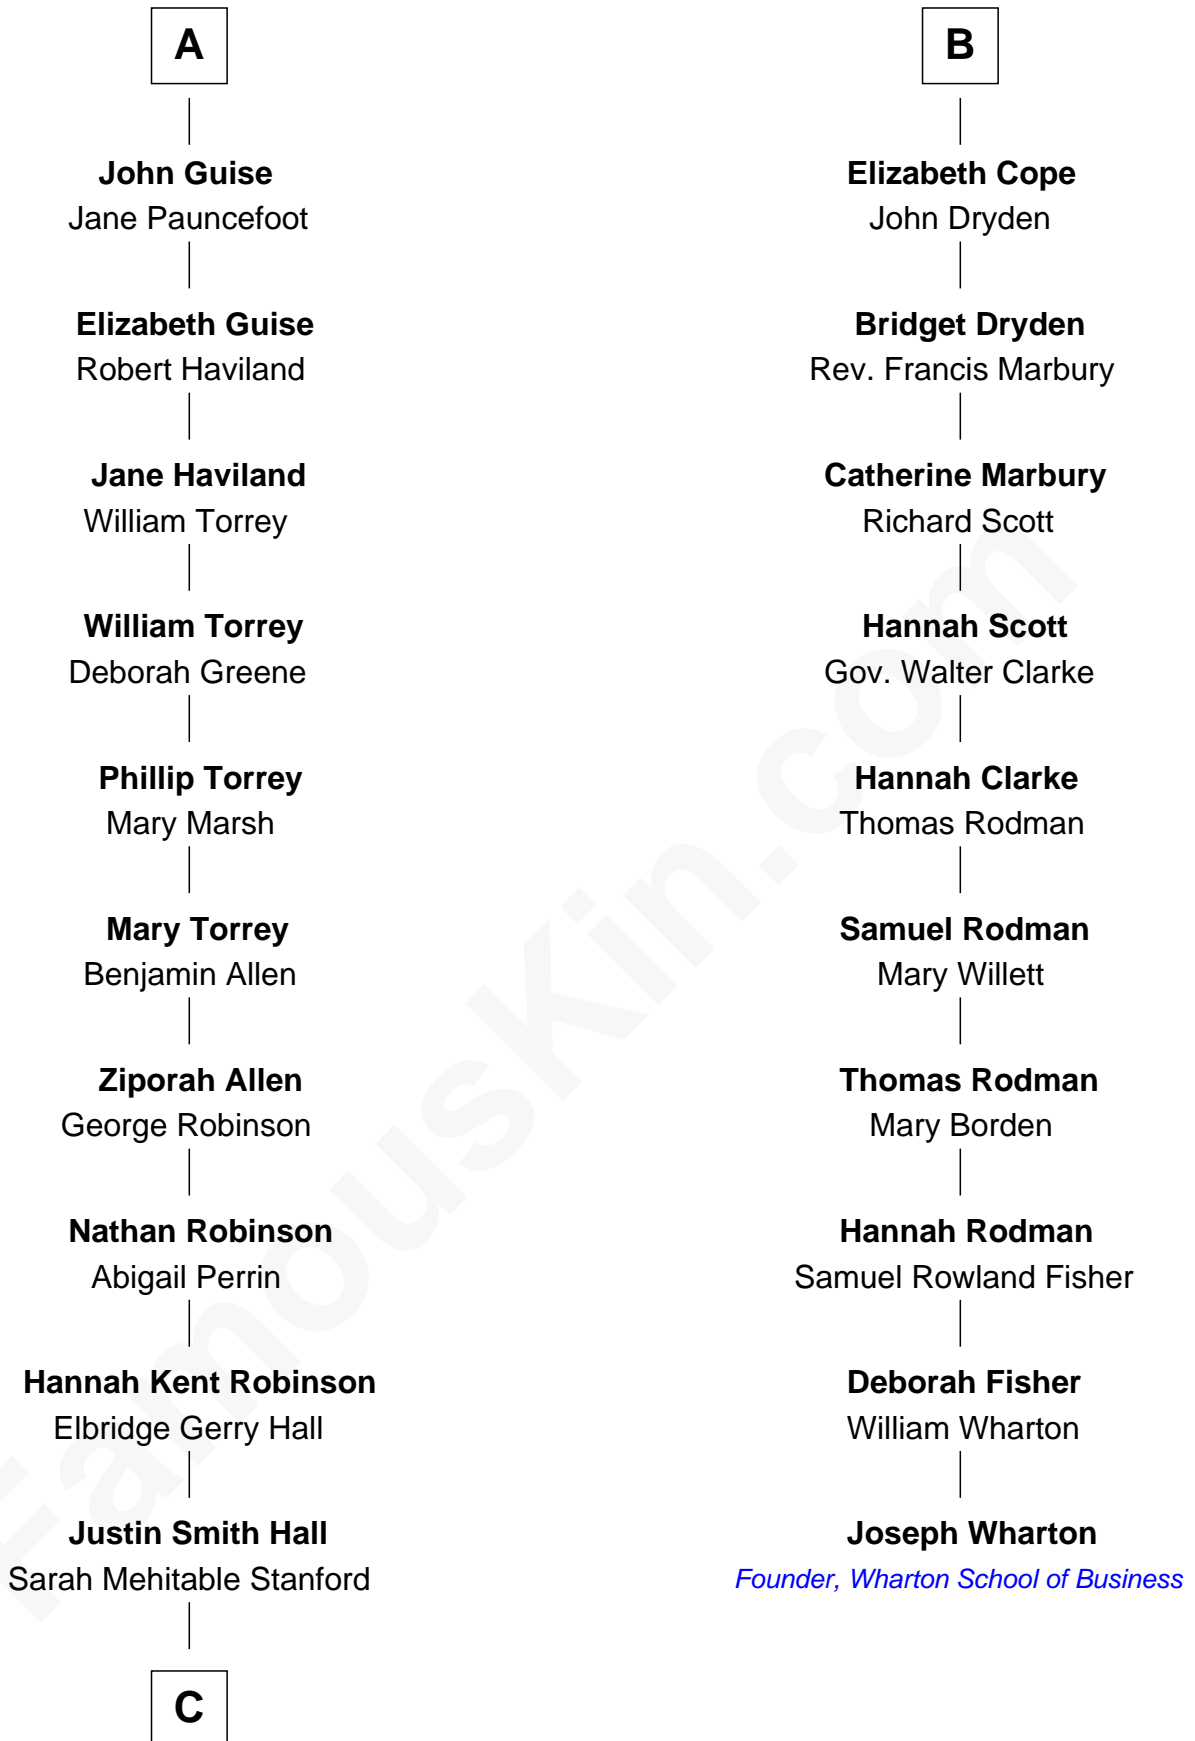

FamousKin.com Relationship Chart of

Raquel Welch
Movie Actress

16th cousin 3 times removed of

Joseph Wharton

Founder of the Wharton School of Business

C

—
Emery Stanford Hall
Clara Louise Adams

—
Josephine Sarah Hall
Armando Carlos Tejada

—
Raquel Welch
aka Raquel Welch

FamousKin.com