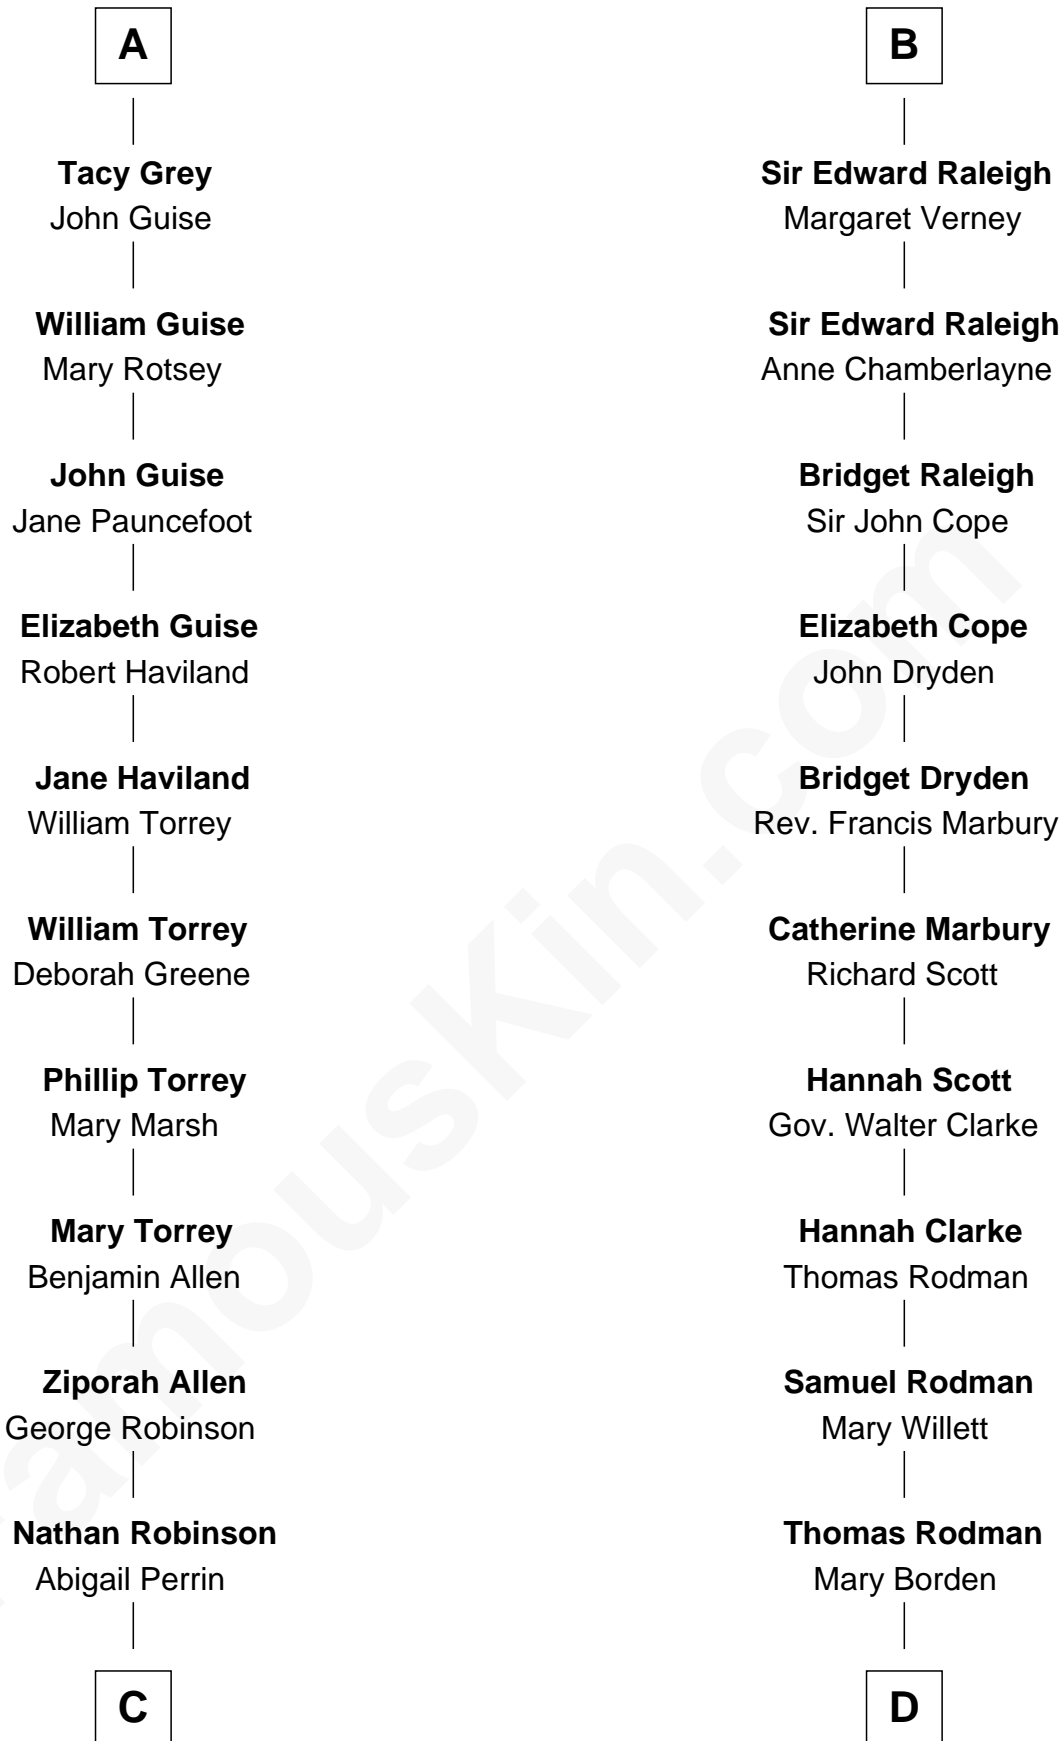

# FamousKin.com Relationship Chart of

**Raquel Welch**

*Movie Actress*

19th cousin 2 times removed of

**Joseph Wharton**

*Founder of the Wharton School of Business*

**Sir Edmund Mortimer**

Margaret de Fiennes

**Iseult de Mortimer**  
Sir Hugh I de Audley

**Alice de Audley**  
Sir Ralph de Neville

**Margaret de Neville**  
Sir Henry Percy

**Sir Henry Percy**  
Elizabeth Mortimer

**Sir Henry Percy**  
Eleanor Neville

**Katherine Percy**  
Sir Edmund Grey

**Anne Grey**  
Sir John Grey

Probable

**A**

**Iseult de Mortimer**  
Sir Hugh I de Audley

**Hugh de Audley**  
Margaret de Clare

**Margaret de Audley**  
Ralph de Stafford

**Elizabeth de Stafford**  
John de Ferrers

**Robert de Ferrers**  
Margaret Despencer

**Phillippa Ferrers**  
Sir Thomas Greene

**Elizabeth Greene**  
William Raleigh

**B**

**C**

**Hannah Kent Robinson**

Elbridge Gerry Hall