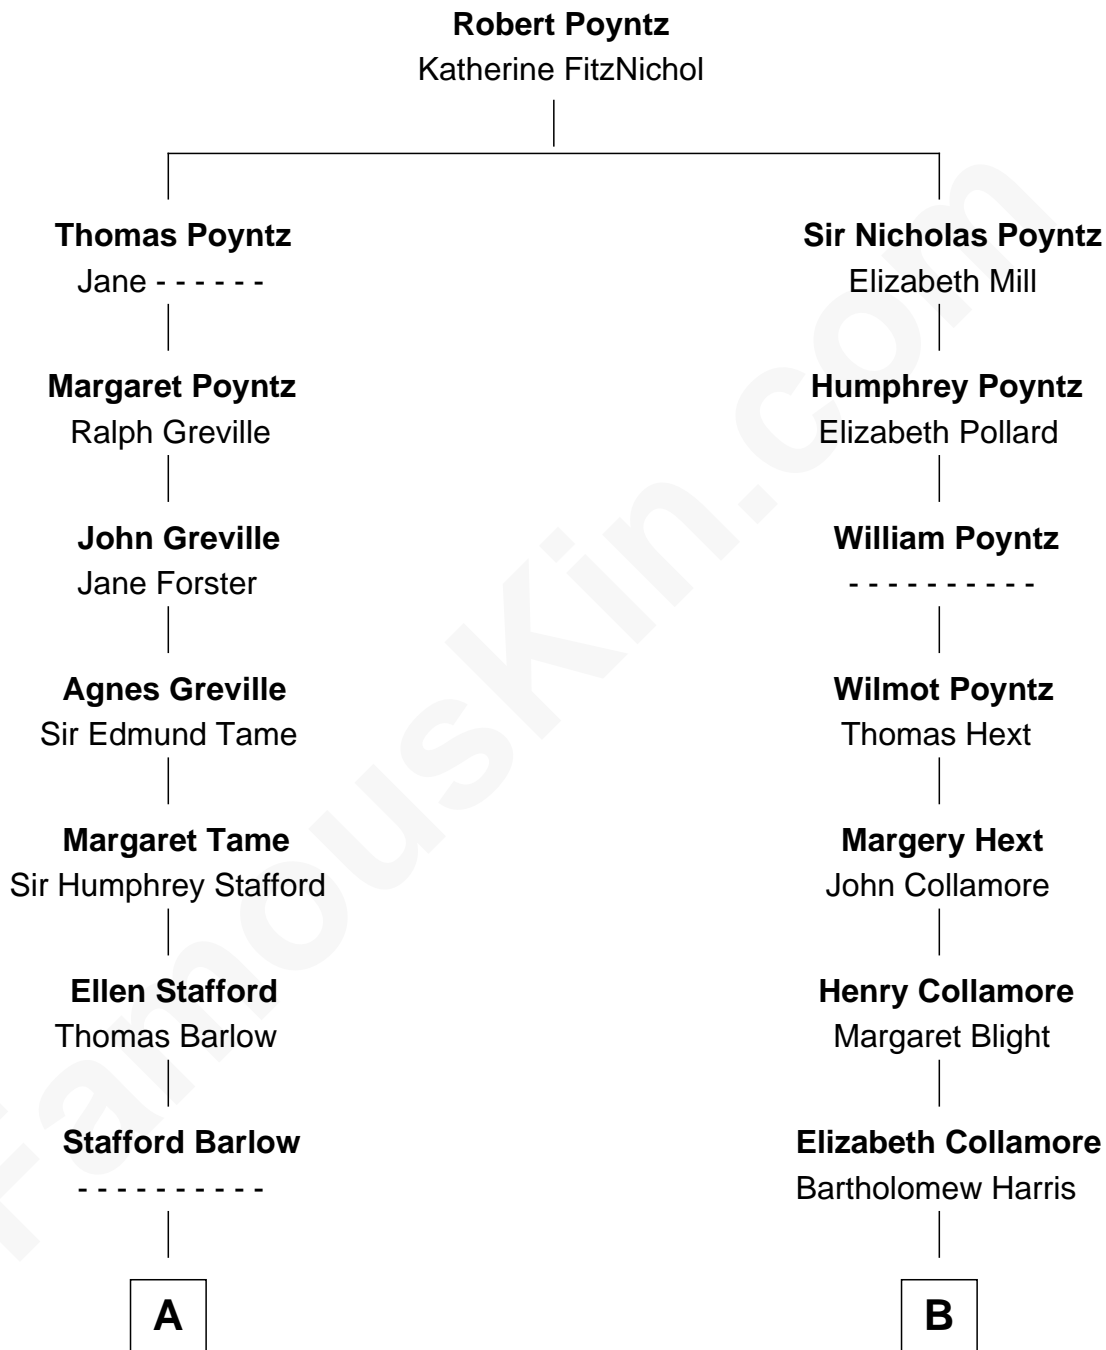

FamousKin.com Relationship Chart of

Raquel Welch

Movie Actress

14th cousin 4 times removed of

Harriet Beecher Stowe

Author of Uncle Tom's Cabin

C

Josephine Sarah Hall
Armando Carlos Tejada

Raquel Welch
aka Raquel Welch

FamousKin.com