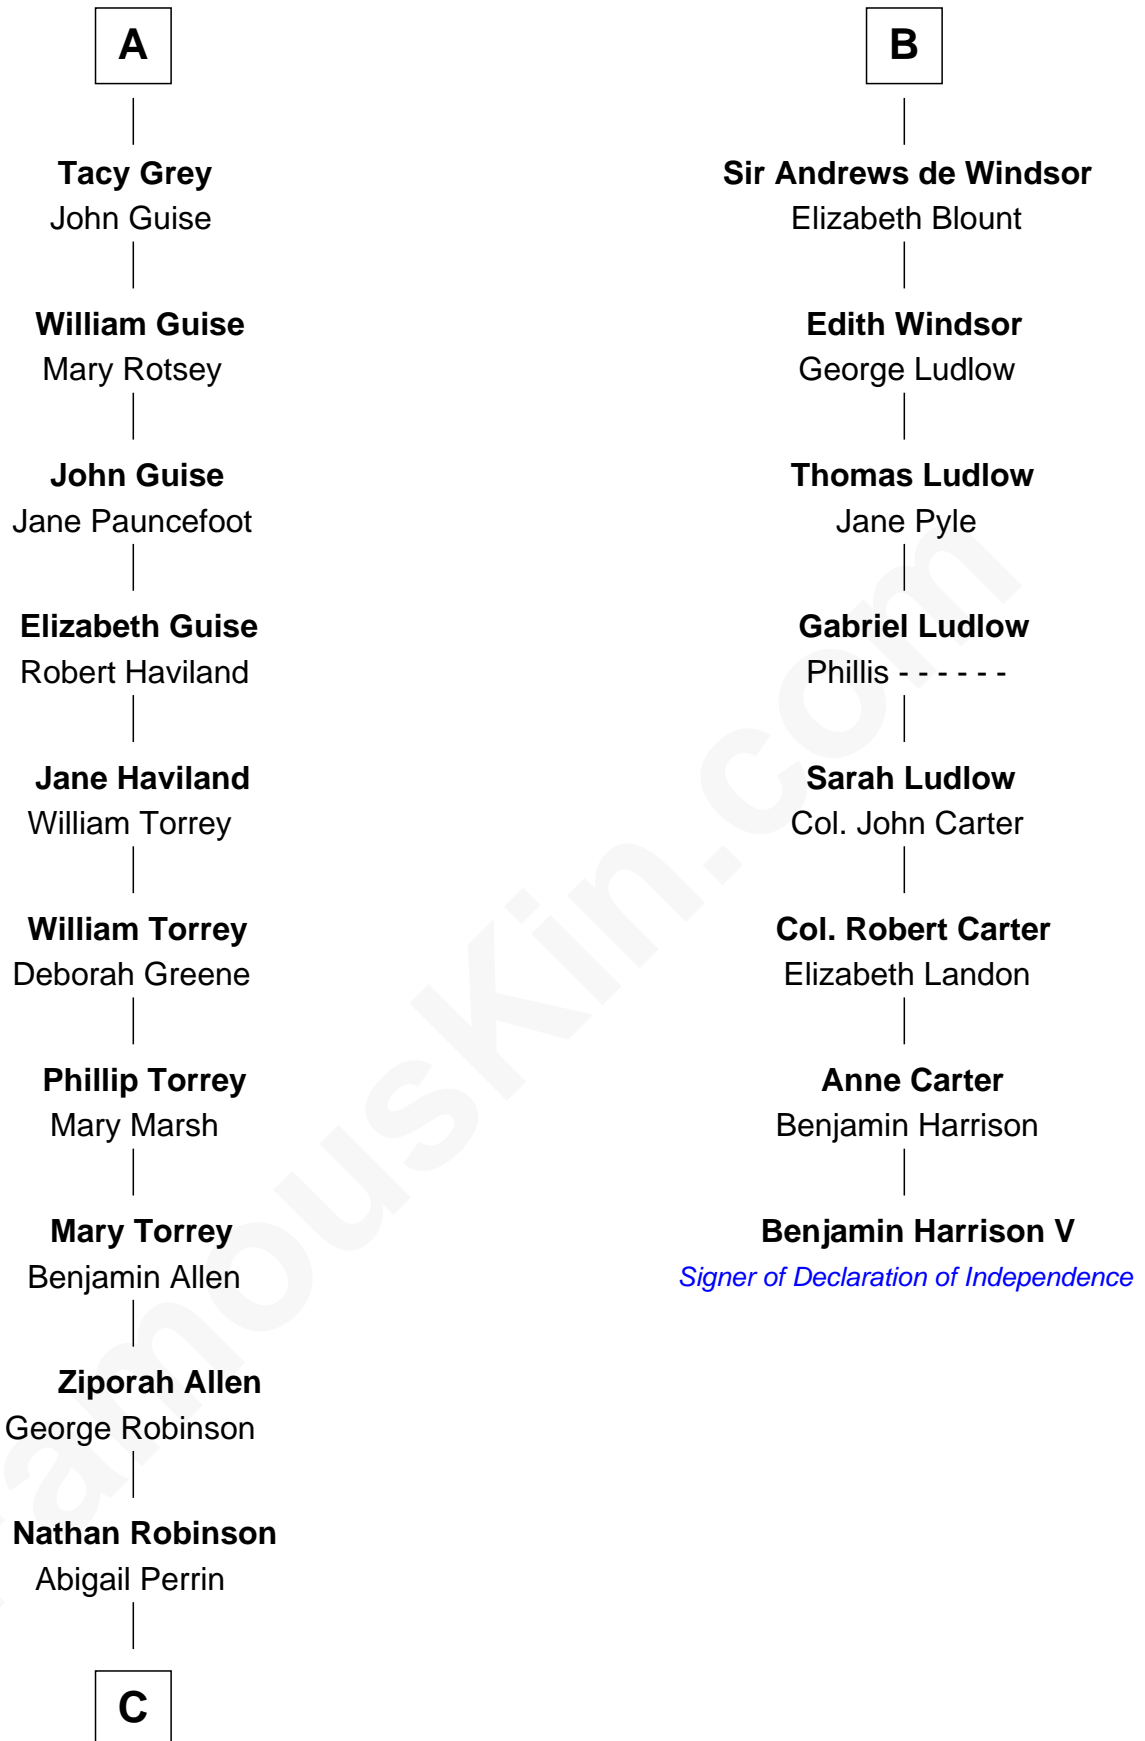

# FamousKin.com Relationship Chart of

**Raquel Welch**  
Movie Actress

14th cousin 7 times removed of

**Benjamin Harrison V**

Signer of the Declaration of Independence

**C**

**Hannah Kent Robinson**

Elbridge Gerry Hall

**Justin Smith Hall**

Sarah Mehitable Stanford

**Emery Stanford Hall**

Clara Louise Adams

**Josephine Sarah Hall**

Armando Carlos Tejada

**Raquel Welch**

*aka Raquel Welch*