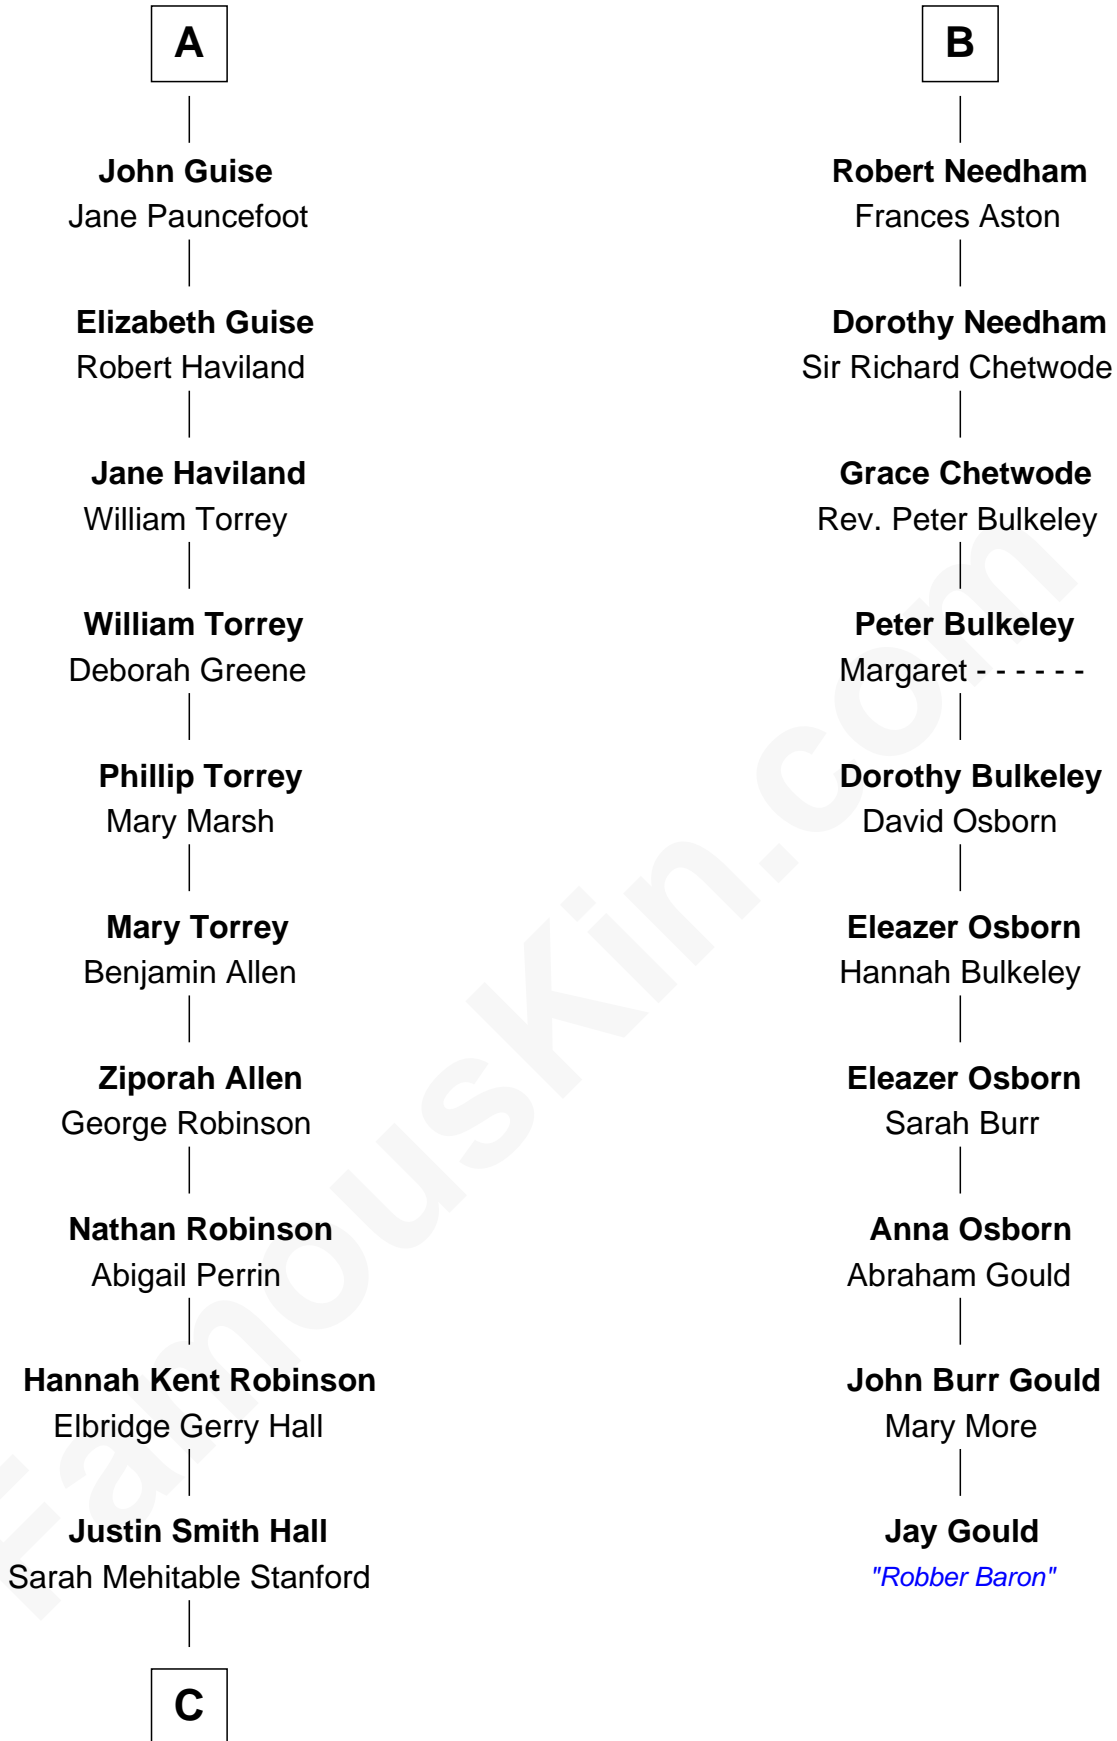

FamousKin.com Relationship Chart of

Raquel Welch

Movie Actress

16th cousin 3 times removed of

Jay Gould

American Railroad "Robber Baron"

C

—
Emery Stanford Hall
Clara Louise Adams

—
Josephine Sarah Hall
Armando Carlos Tejada

—
Raquel Welch
aka Raquel Welch

FamousKin.com