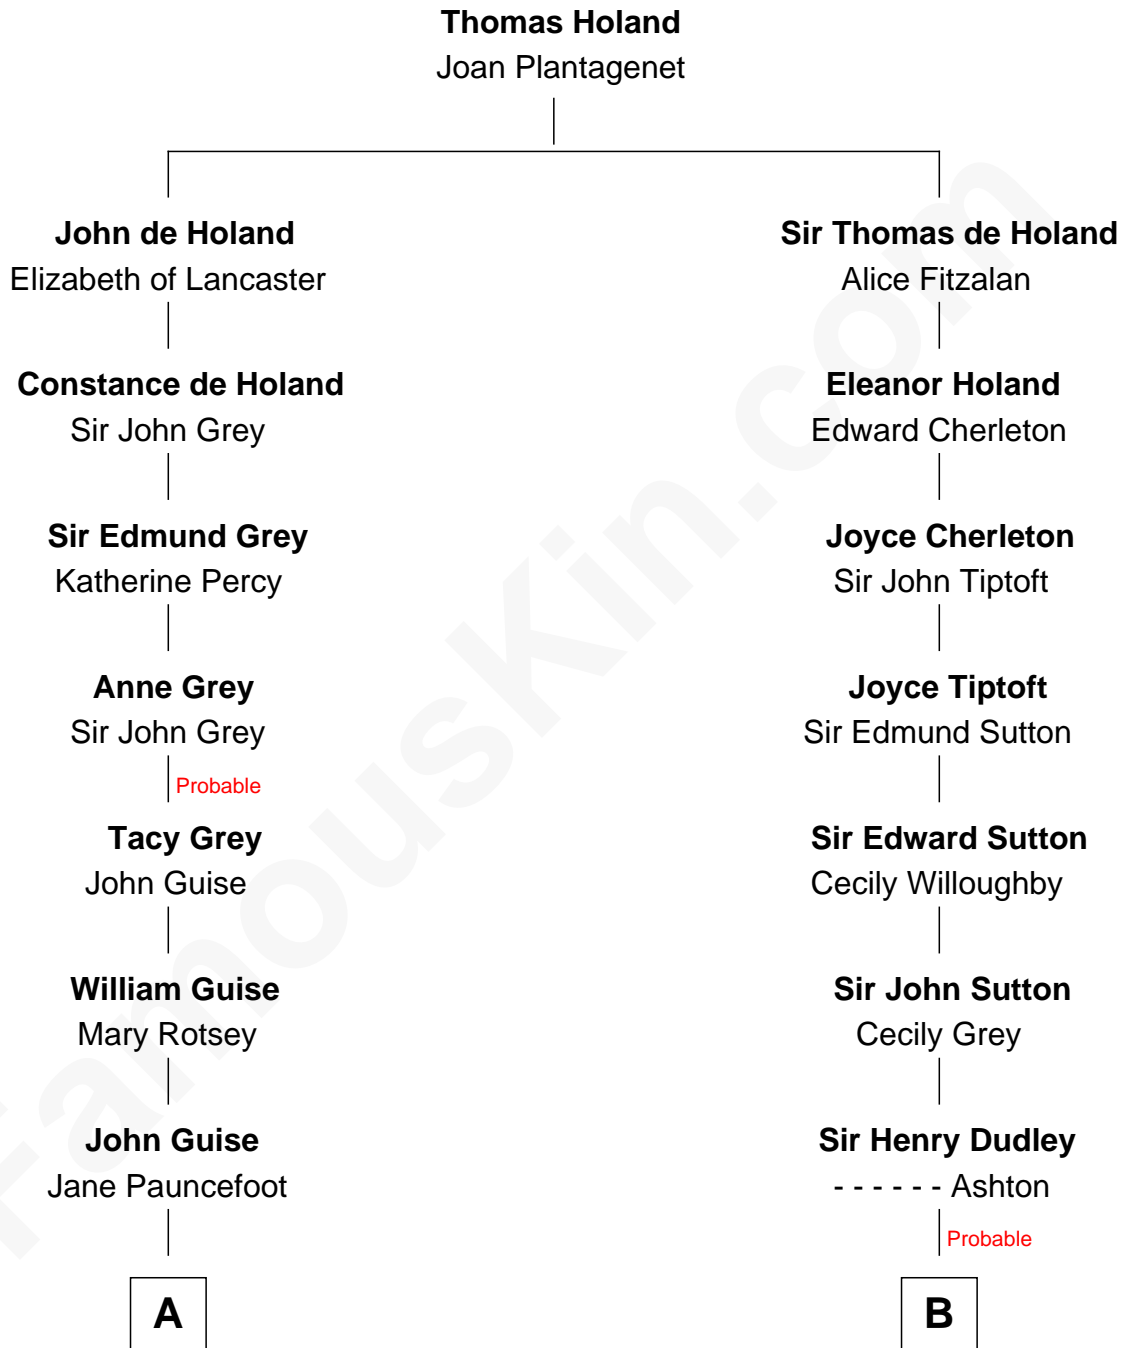

# FamousKin.com Relationship Chart of

**Raquel Welch**  
Movie Actress

16th cousin 2 times removed of

**William Marsh Rice**  
Founder of Rice University

**C**

**Josephine Sarah Hall**  
Armando Carlos Tejada

**Raquel Welch**  
*aka Raquel Welch*

FamousKin.com