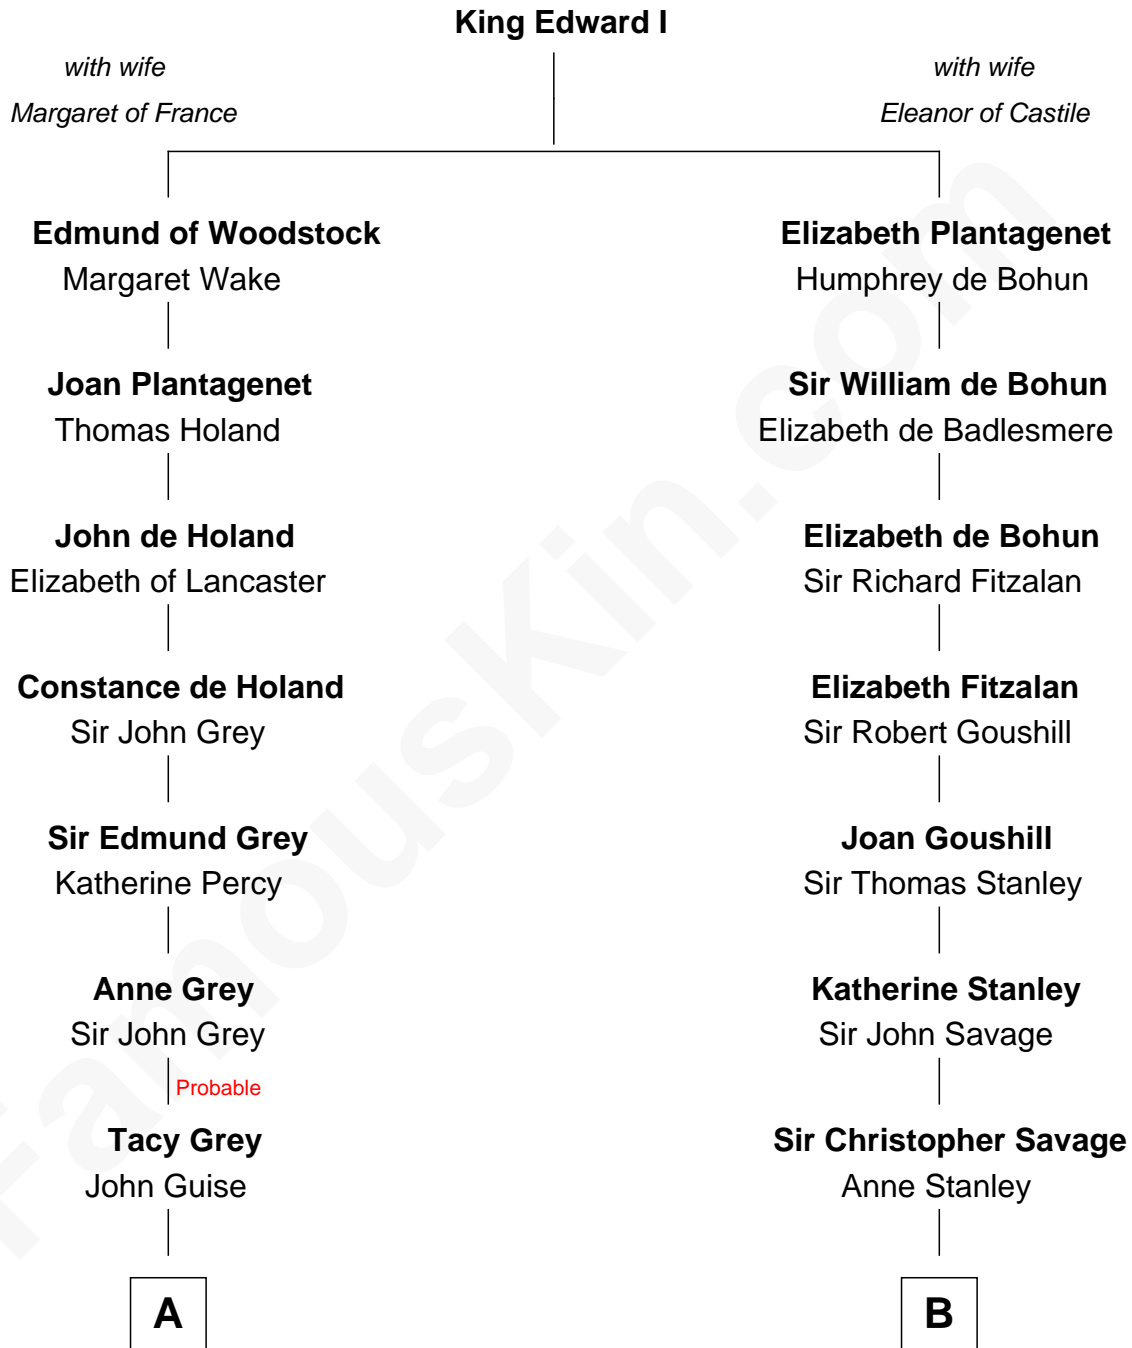

FamousKin.com Relationship Chart of

Raquel Welch

Movie Actress

20th cousin of

General George C. Marshall

Author of "The Marshall Plan"

C

Justin Smith Hall
Sarah Mehitable Stanford

Emery Stanford Hall
Clara Louise Adams

Josephine Sarah Hall
Armando Carlos Tejada

Raquel Welch
aka Raquel Welch

D

Matilda Battaile Taliaferro
Martin Marshall

William Champe Marshall
Susan Myers

George Catlett Marshall
Laura Emily Bradford