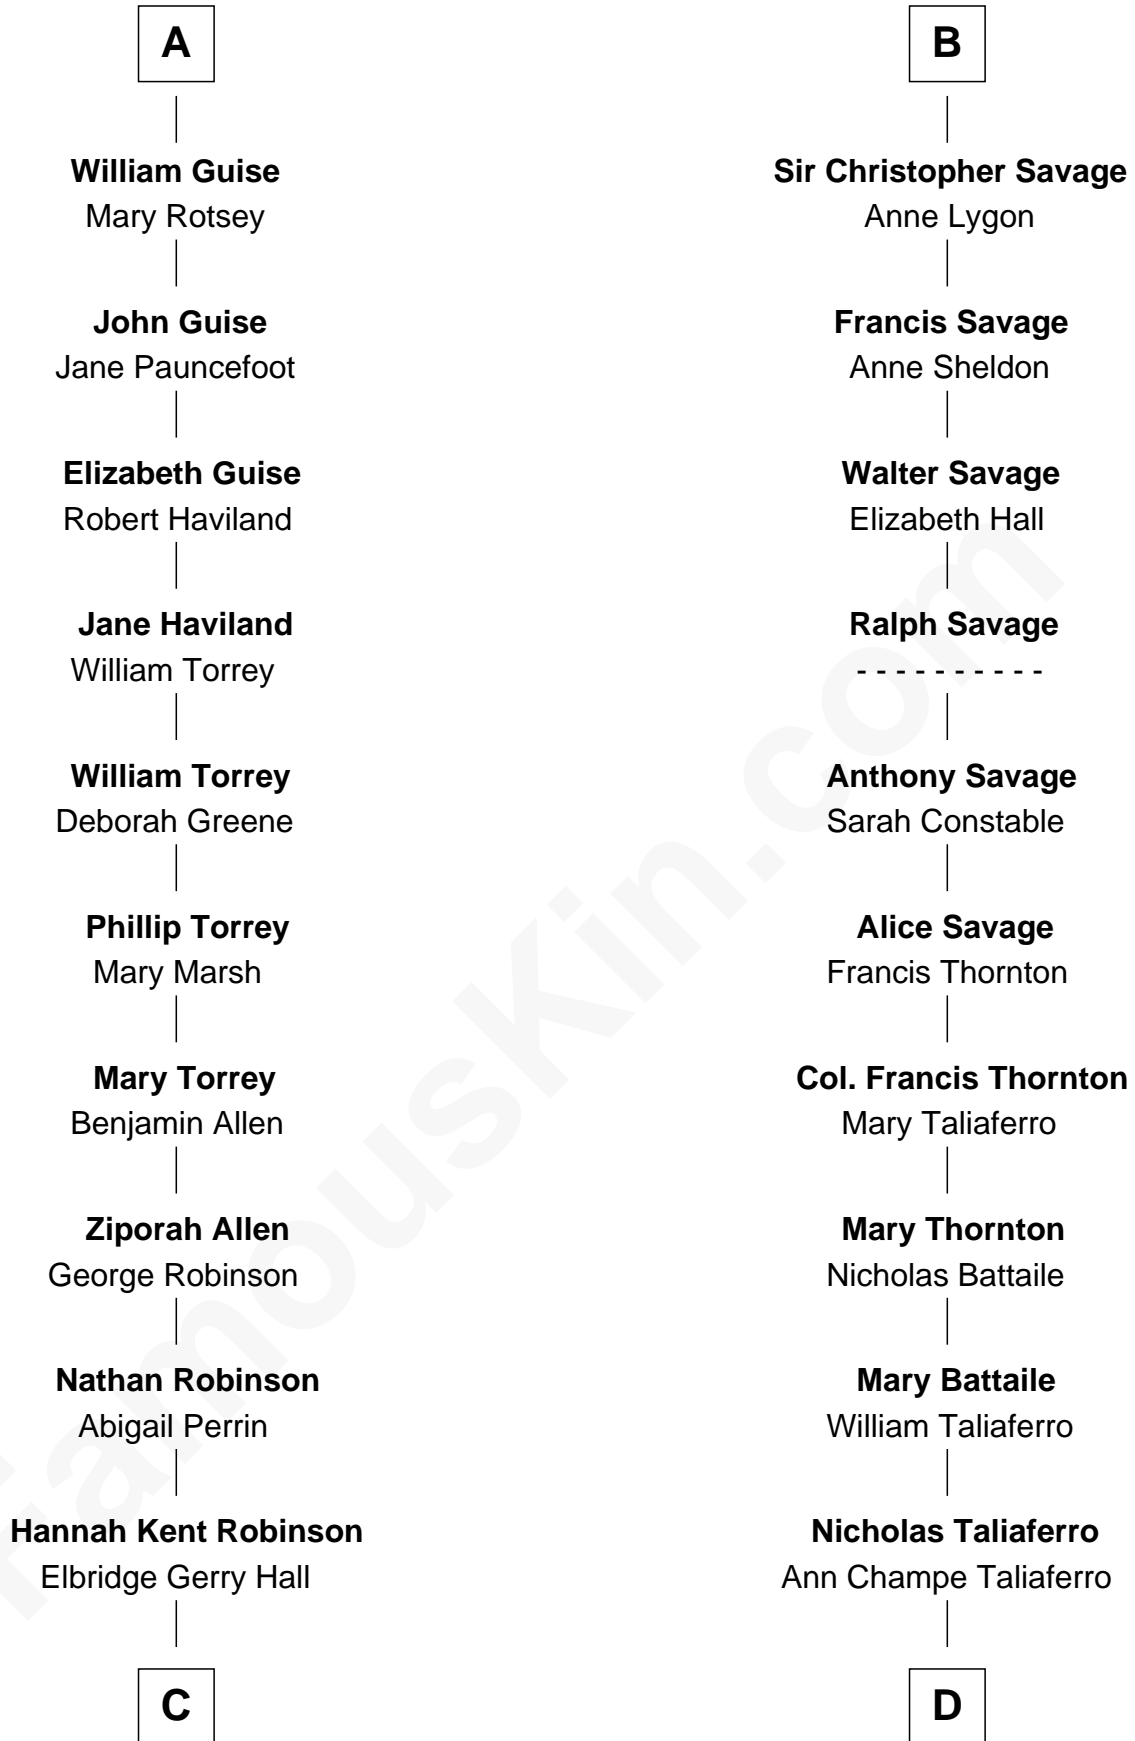

FamousKin.com Relationship Chart of

Raquel Welch

Movie Actress

20th cousin of

General George C. Marshall

Author of "The Marshall Plan"

C

Justin Smith Hall
Sarah Mehitable Stanford

Emery Stanford Hall
Clara Louise Adams

Josephine Sarah Hall
Armando Carlos Tejada

Raquel Welch
aka Raquel Welch

D

Matilda Battaile Taliaferro
Martin Marshall

William Champe Marshall
Susan Myers

George Catlett Marshall
Laura Emily Bradford