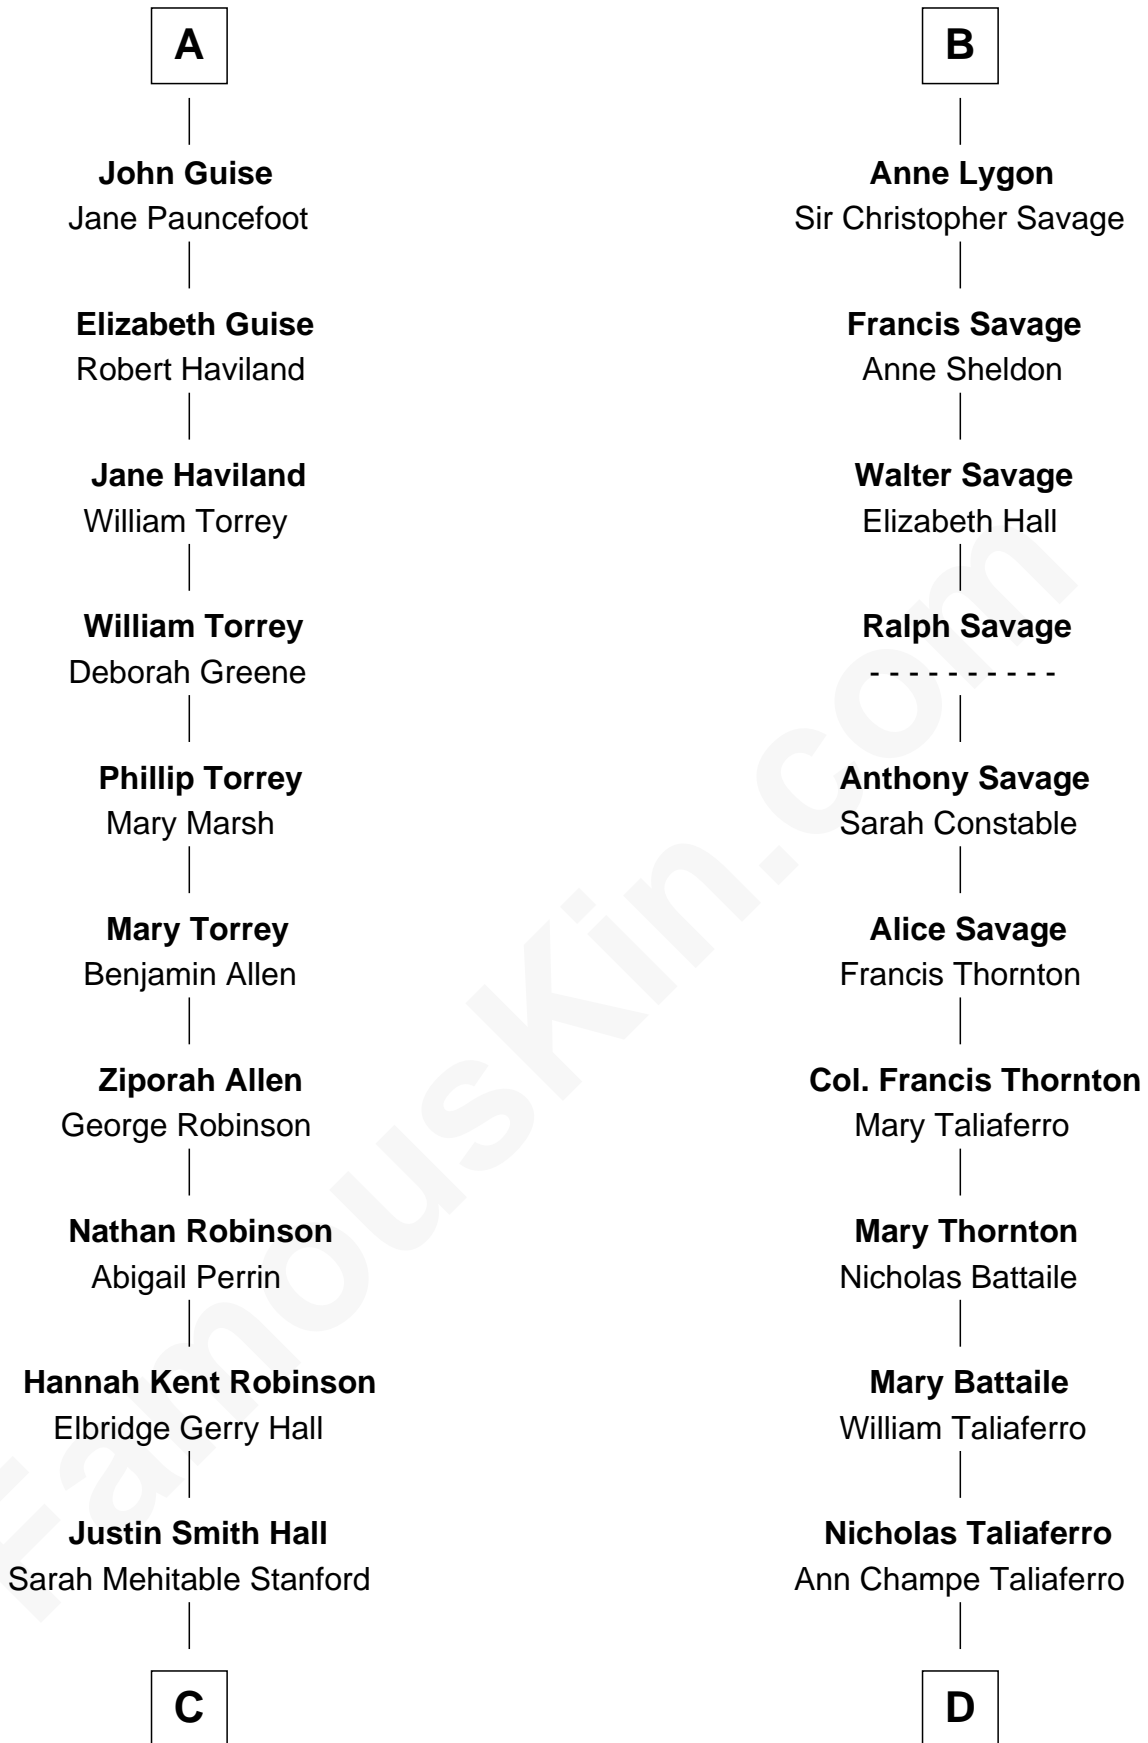

FamousKin.com Relationship Chart of

Raquel Welch

Movie Actress

19th cousin 1 time removed of

General George C. Marshall

Author of "The Marshall Plan"

C

Emery Stanford Hall
Clara Louise Adams

Josephine Sarah Hall
Armando Carlos Tejada

Raquel Welch
aka Raquel Welch

D

Matilda Battaile Taliaferro
Martin Marshall

William Champe Marshall
Susan Myers

George Catlett Marshall
Laura Emily Bradford

General George C. Marshall
U.S. Army - World War II