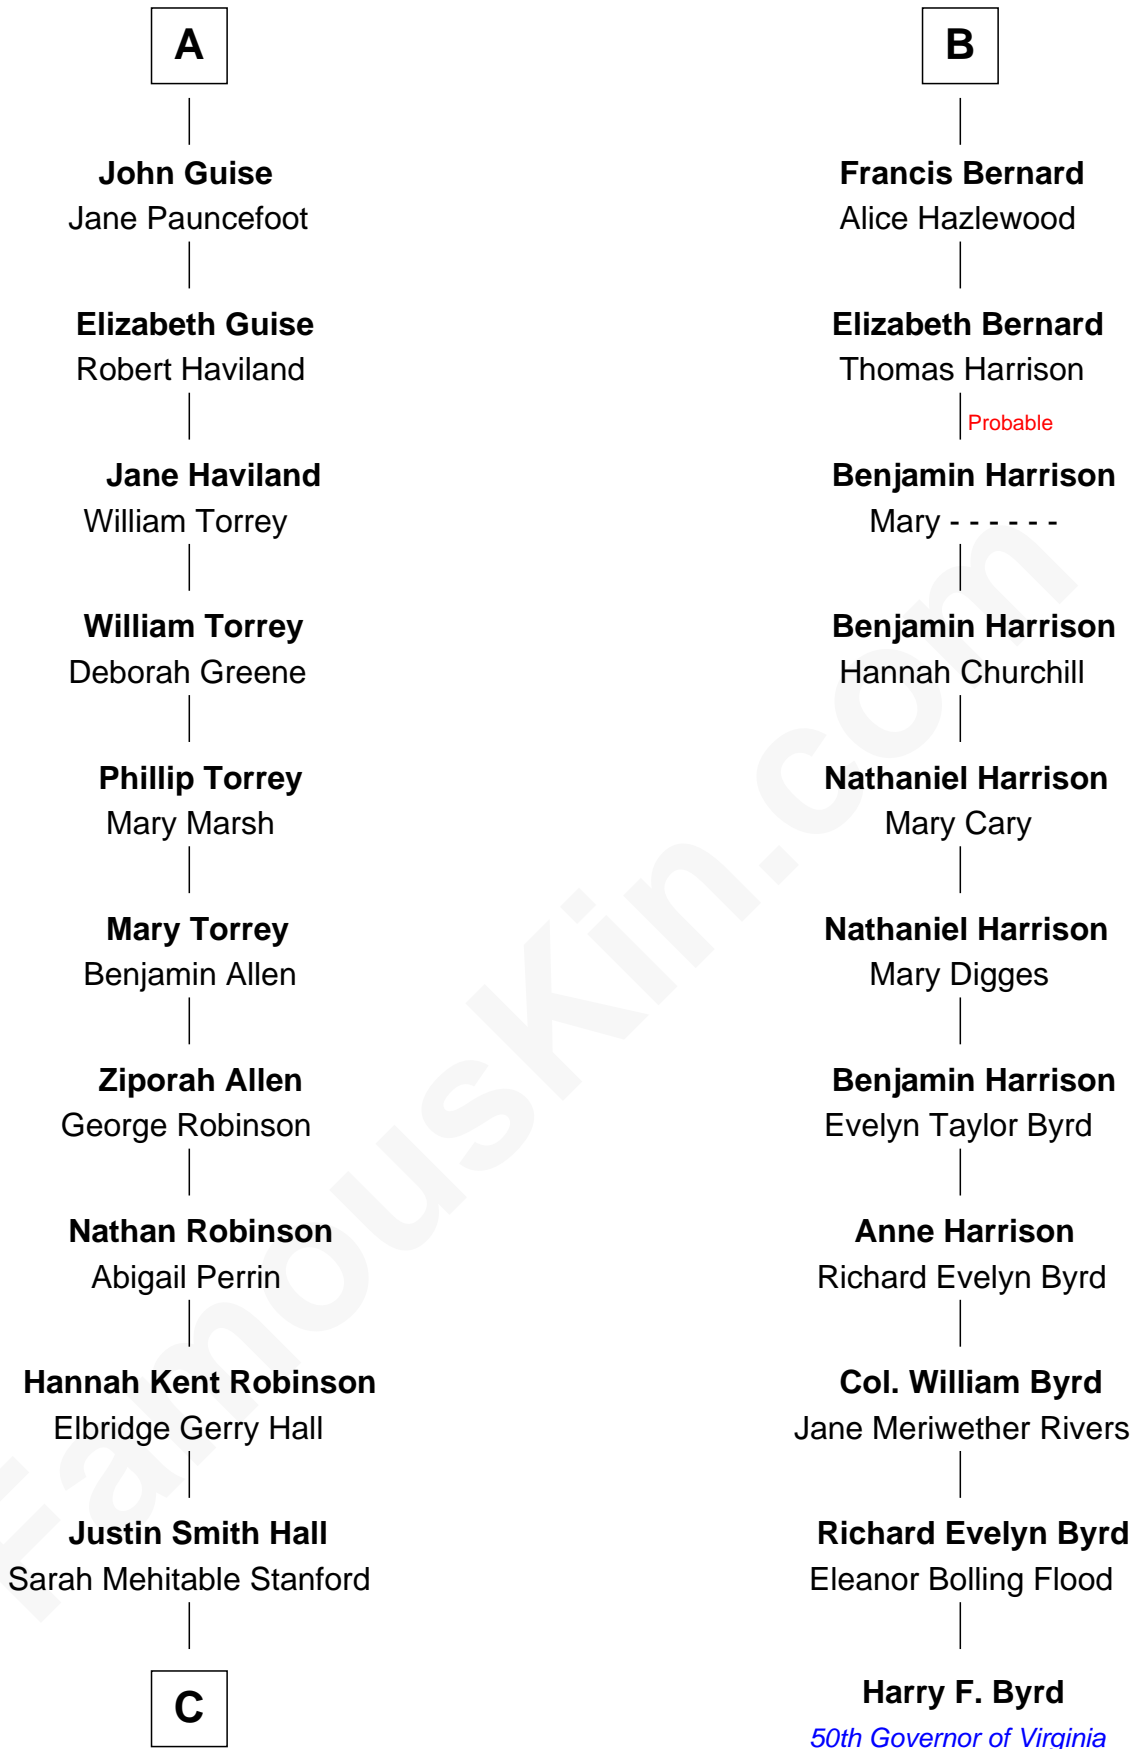

FamousKin.com Relationship Chart of

Raquel Welch

Movie Actress

17th cousin 2 times removed of

Harry F. Byrd

50th Governor of Virginia

C

—
Emery Stanford Hall
Clara Louise Adams

—
Josephine Sarah Hall
Armando Carlos Tejada

—
Raquel Welch
aka Raquel Welch

FamousKin.com