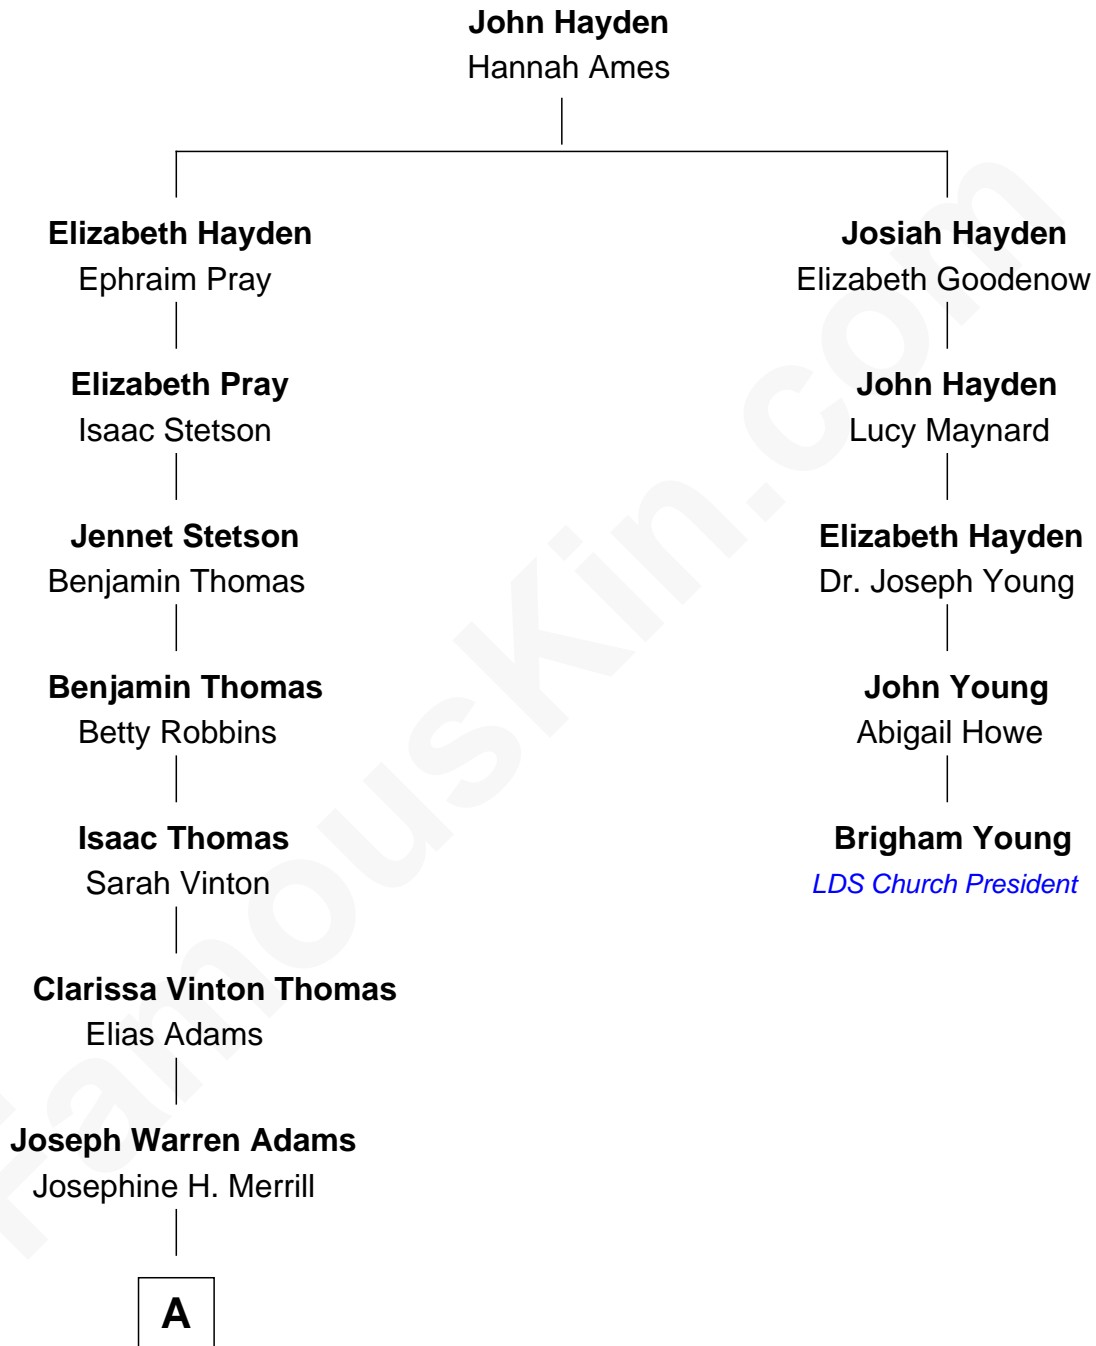

FamousKin.com Relationship Chart of

Raquel Welch

Movie Actress

4th cousin 5 times removed of

Brigham Young

2nd President of the Mormon Church

A

—
Clara Louise Adams

Emery Stanford Hall

—
Josephine Sarah Hall

Armando Carlos Tejada

—
Raquel Welch

aka Raquel Welch