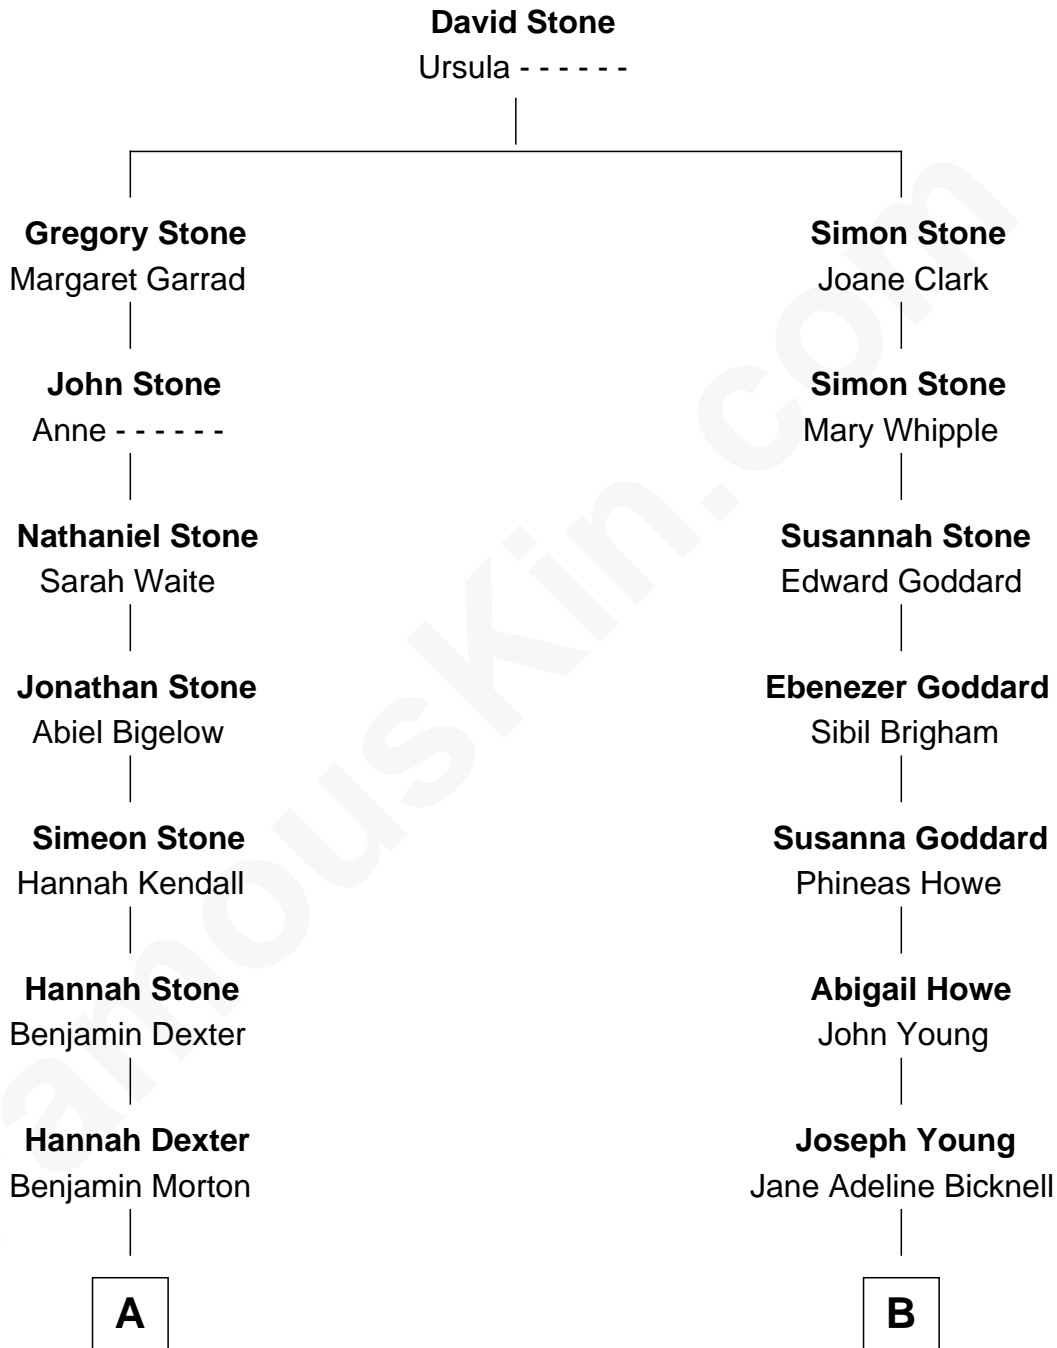

FamousKin.com Relationship Chart of

Raquel Welch

Movie Actress

11th cousin 1 time removed of

Steve Young

NFL Hall of Fame Quarterback

A

Eunice Morton
Jonathan Stanford

Emery Stanford
Mary Lydia Elliott

Sarah Mehitable Stanford
Justin Smith Hall

Emery Stanford Hall
Clara Louise Adams

Josephine Sarah Hall
Armando Carlos Tejada

Raquel Welch
aka Raquel Welch

B

Seymour Bicknell Young
Ann Elizabeth Riter