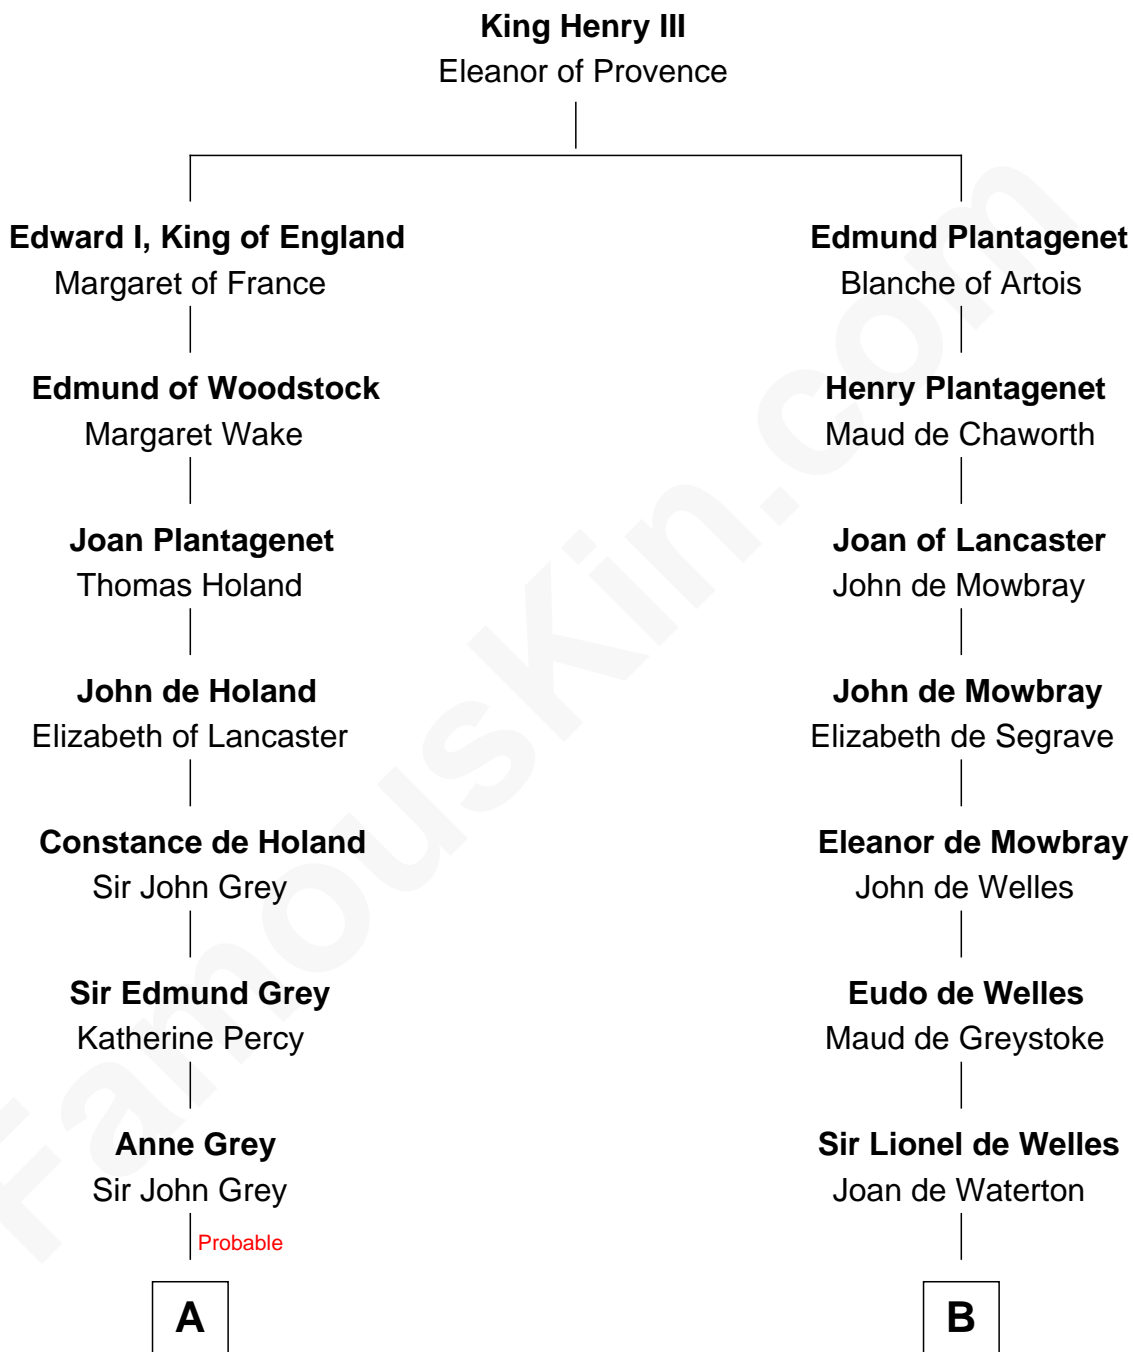

FamousKin.com Relationship Chart of

Raquel Welch

Movie Actress

17th cousin 4 times removed of

Meriwether Lewis

Lewis and Clark Expedition

C

Hannah Kent Robinson