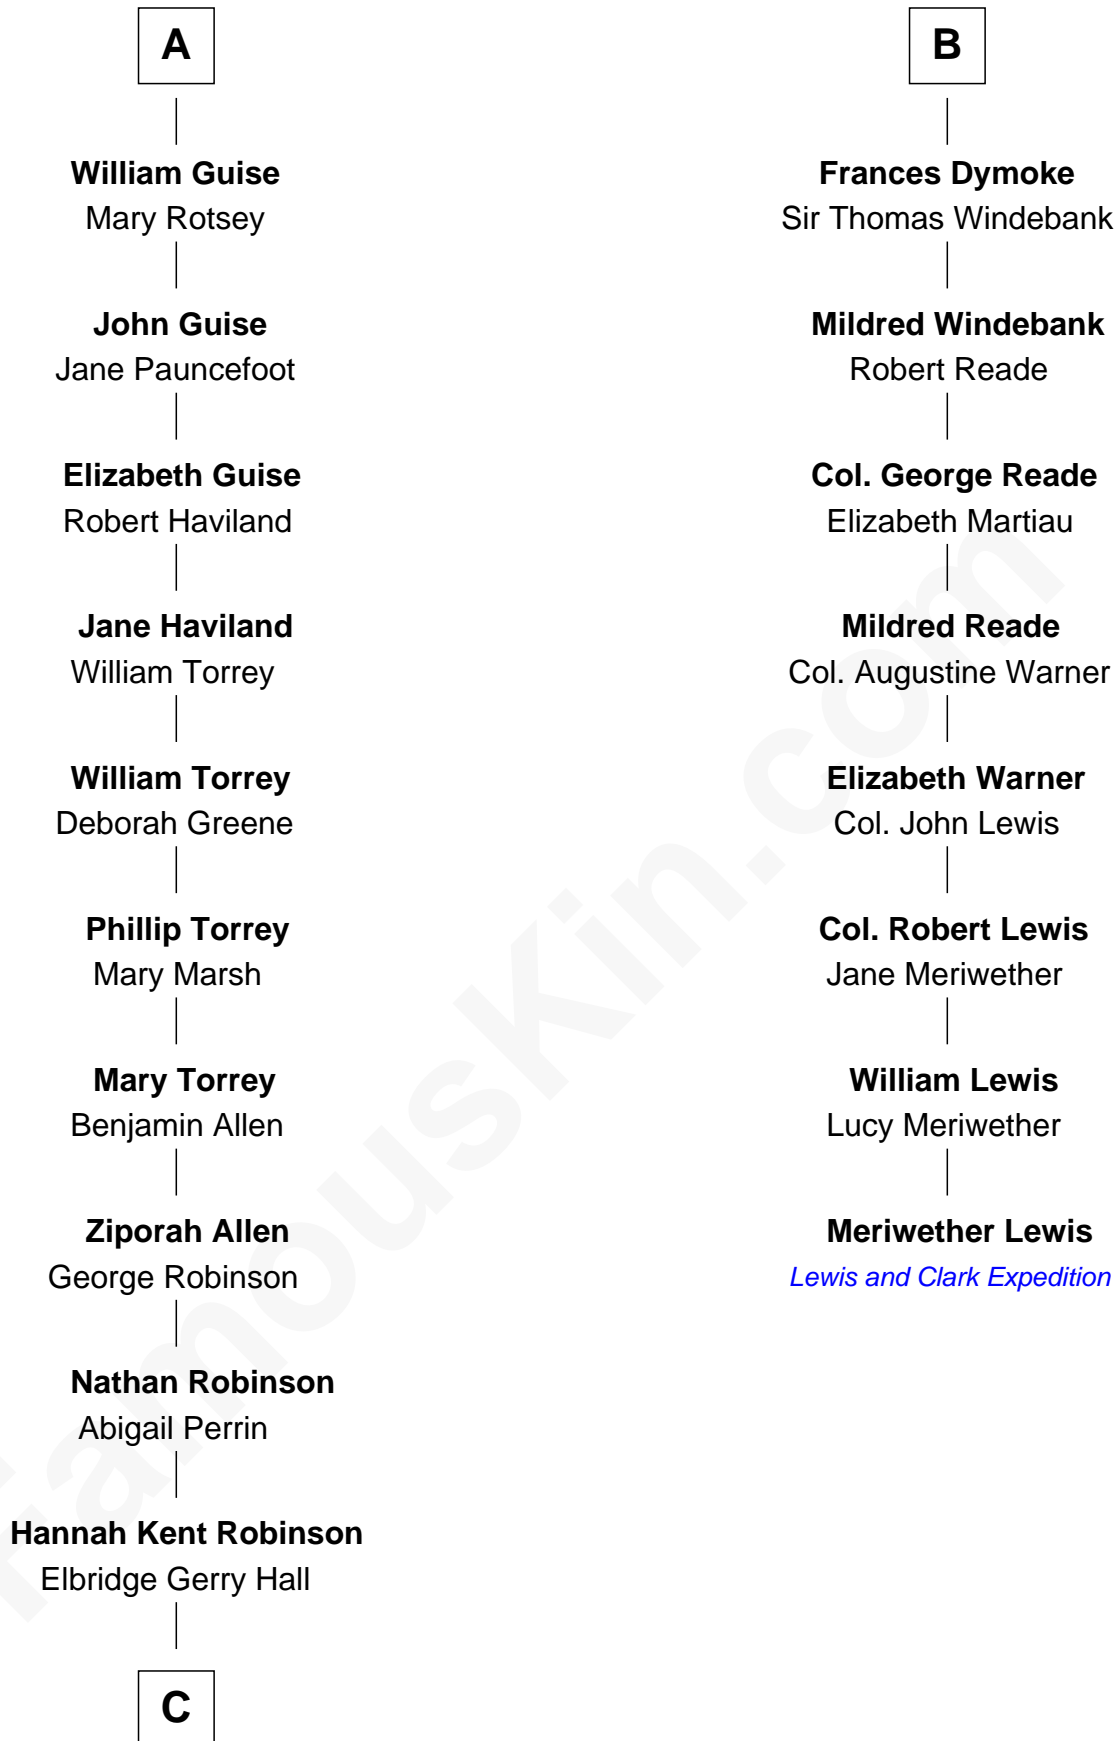

# FamousKin.com Relationship Chart of

**Raquel Welch**

*Movie Actress*

14th cousin 6 times removed of

**Meriwether Lewis**

*Lewis and Clark Expedition*

**Sir Maurice de Berkeley**

Eve la Zouche

Katherine de Clyvedon

**Sir John Berkeley**

Elizabeth Betteshorne

**Eleanor Berkeley**

Sir Richard Poynings

**Eleanor Poynings**

Sir Henry Percy

**Margaret Percy**

Sir William Gascoigne

**Elizabeth Gascoigne**

Sir George Talboys

**Anne Talboys**

Sir Edward Dymoke

**B**

**C**

Justin Smith Hall  
Sarah Mehitable Stanford