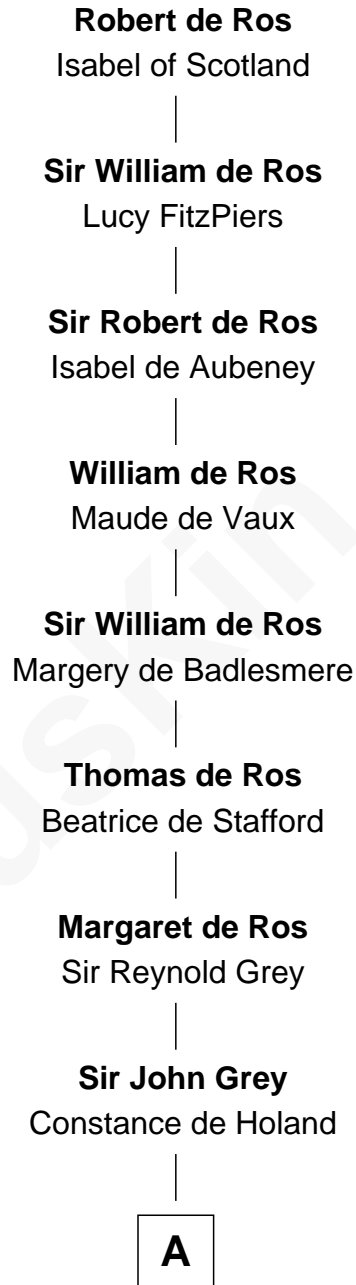

FamousKin.com Relationship Chart of

Raquel Welch

Movie Actress

22nd Great-granddaughter of

Robert de Ros

Magna Carta Surety

A

—
Sir Edmund Grey

Katherine Percy

—
Anne Grey

Sir John Grey

—
Probable

Tacy Grey

John Guise

—
William Guise

Mary Rotsey

—
John Guise

Jane Pouncefoot

—
Elizabeth Guise

Robert Haviland

—
Jane Haviland

William Torrey

—
William Torrey

Deborah Greene