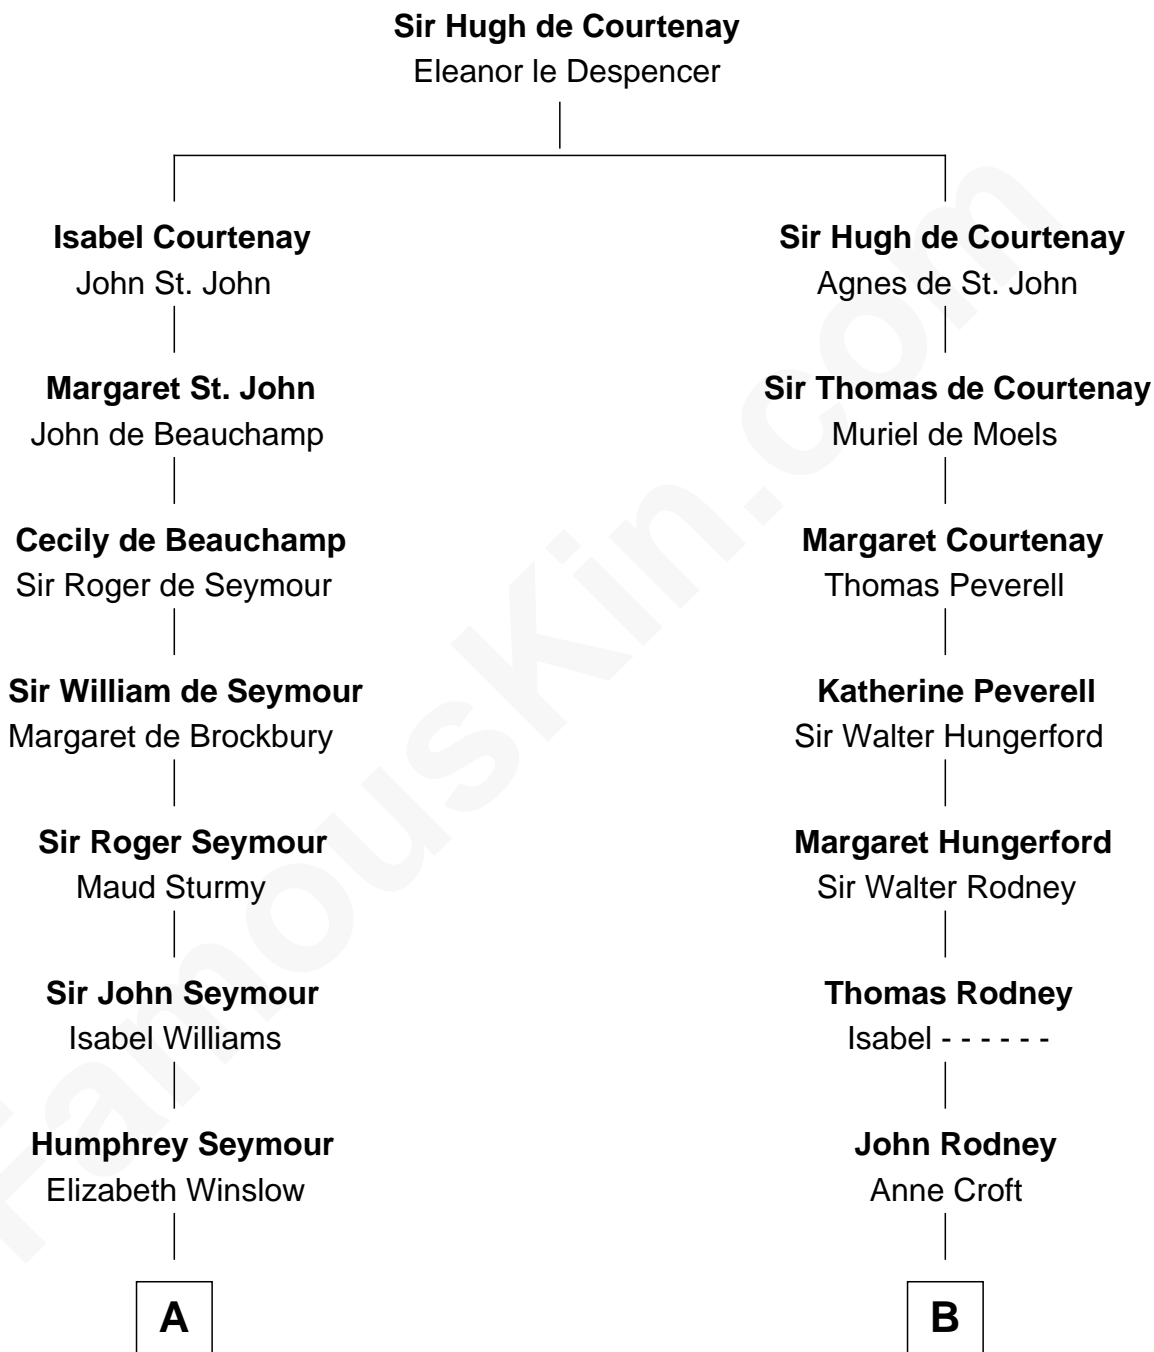

FamousKin.com Relationship Chart of

Raquel Welch

Movie Actress

17th cousin 4 times removed of

Lytton Strachey

Author and Co-Founder of Bloomsbury Group

C

Hannah Kent Robinson

Elbridge Gerry Hall

Justin Smith Hall

Sarah Mehitable Stanford

Emery Stanford Hall

Clara Louise Adams

Josephine Sarah Hall

Armando Carlos Tejada

Raquel Welch

aka Raquel Welch

FamousKin.com