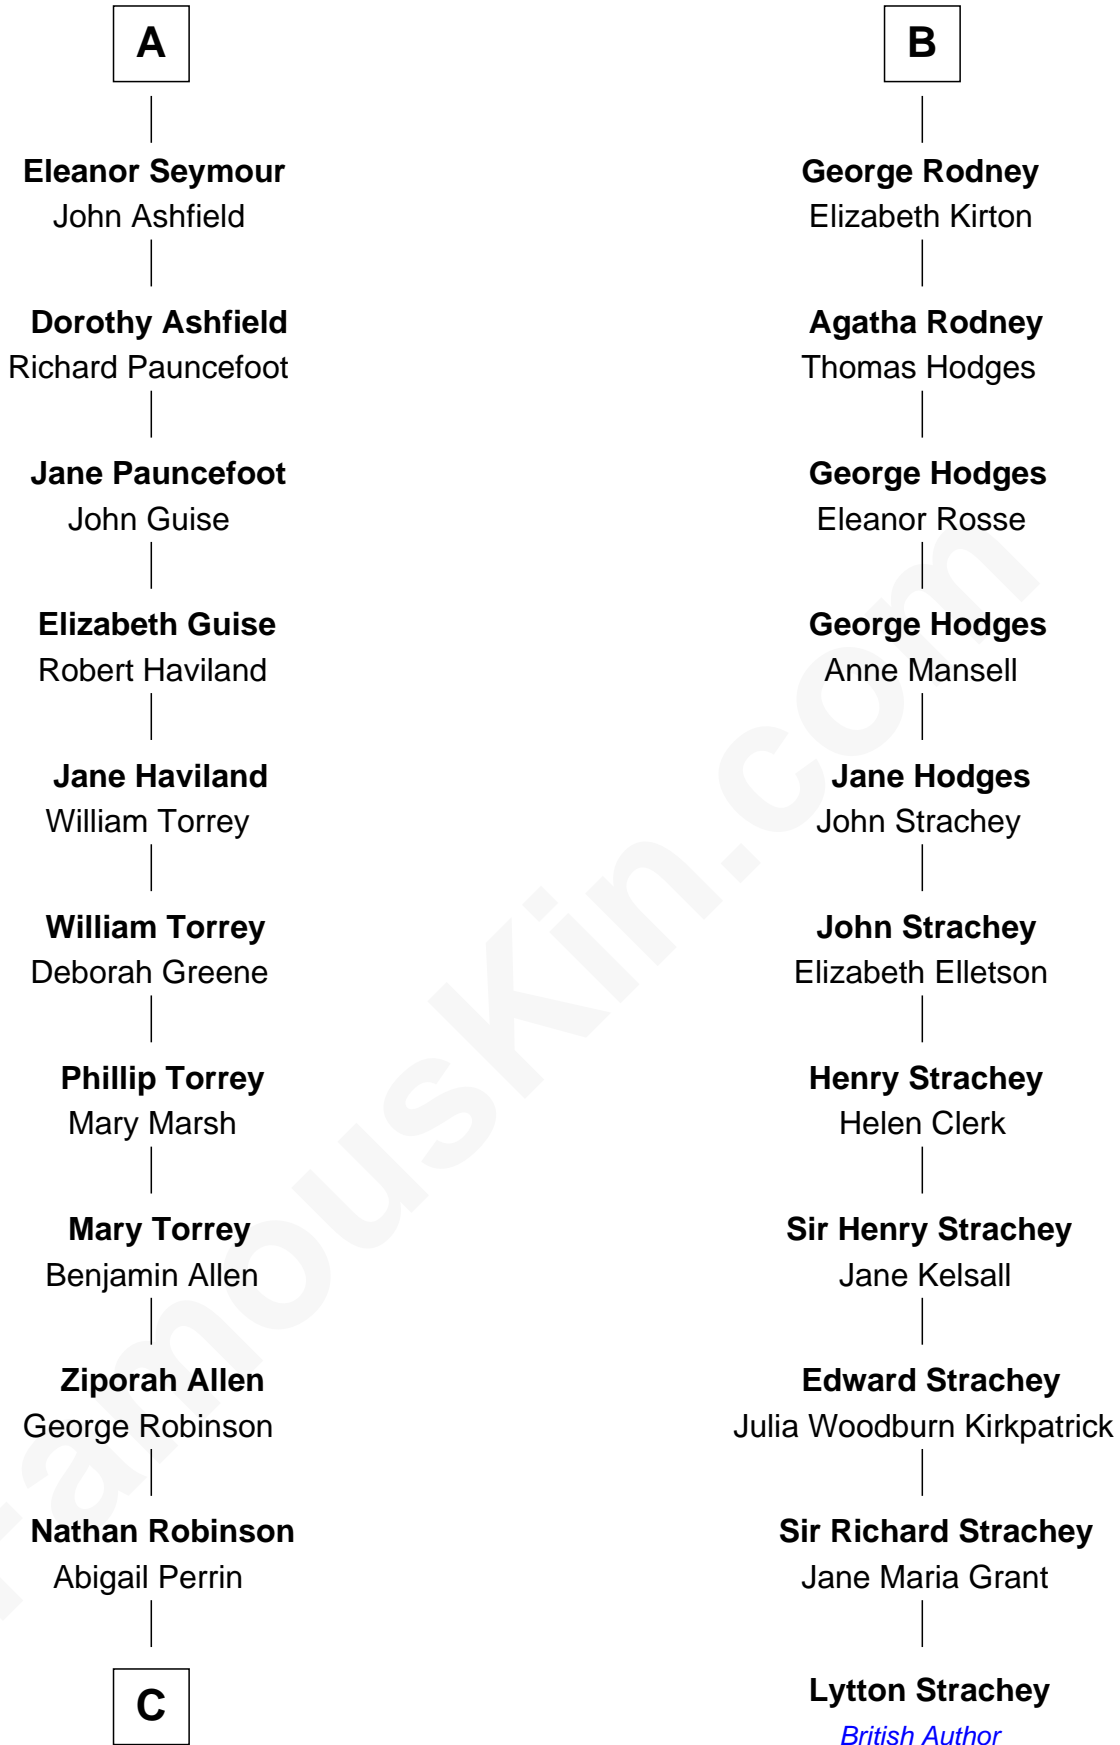

FamousKin.com Relationship Chart of

Raquel Welch

Movie Actress

17th cousin 4 times removed of

Lytton Strachey

Author and Co-Founder of Bloomsbury Group

C

Hannah Kent Robinson

Elbridge Gerry Hall

Justin Smith Hall

Sarah Mehitable Stanford

Emery Stanford Hall

Clara Louise Adams

Josephine Sarah Hall

Armando Carlos Tejada

Raquel Welch