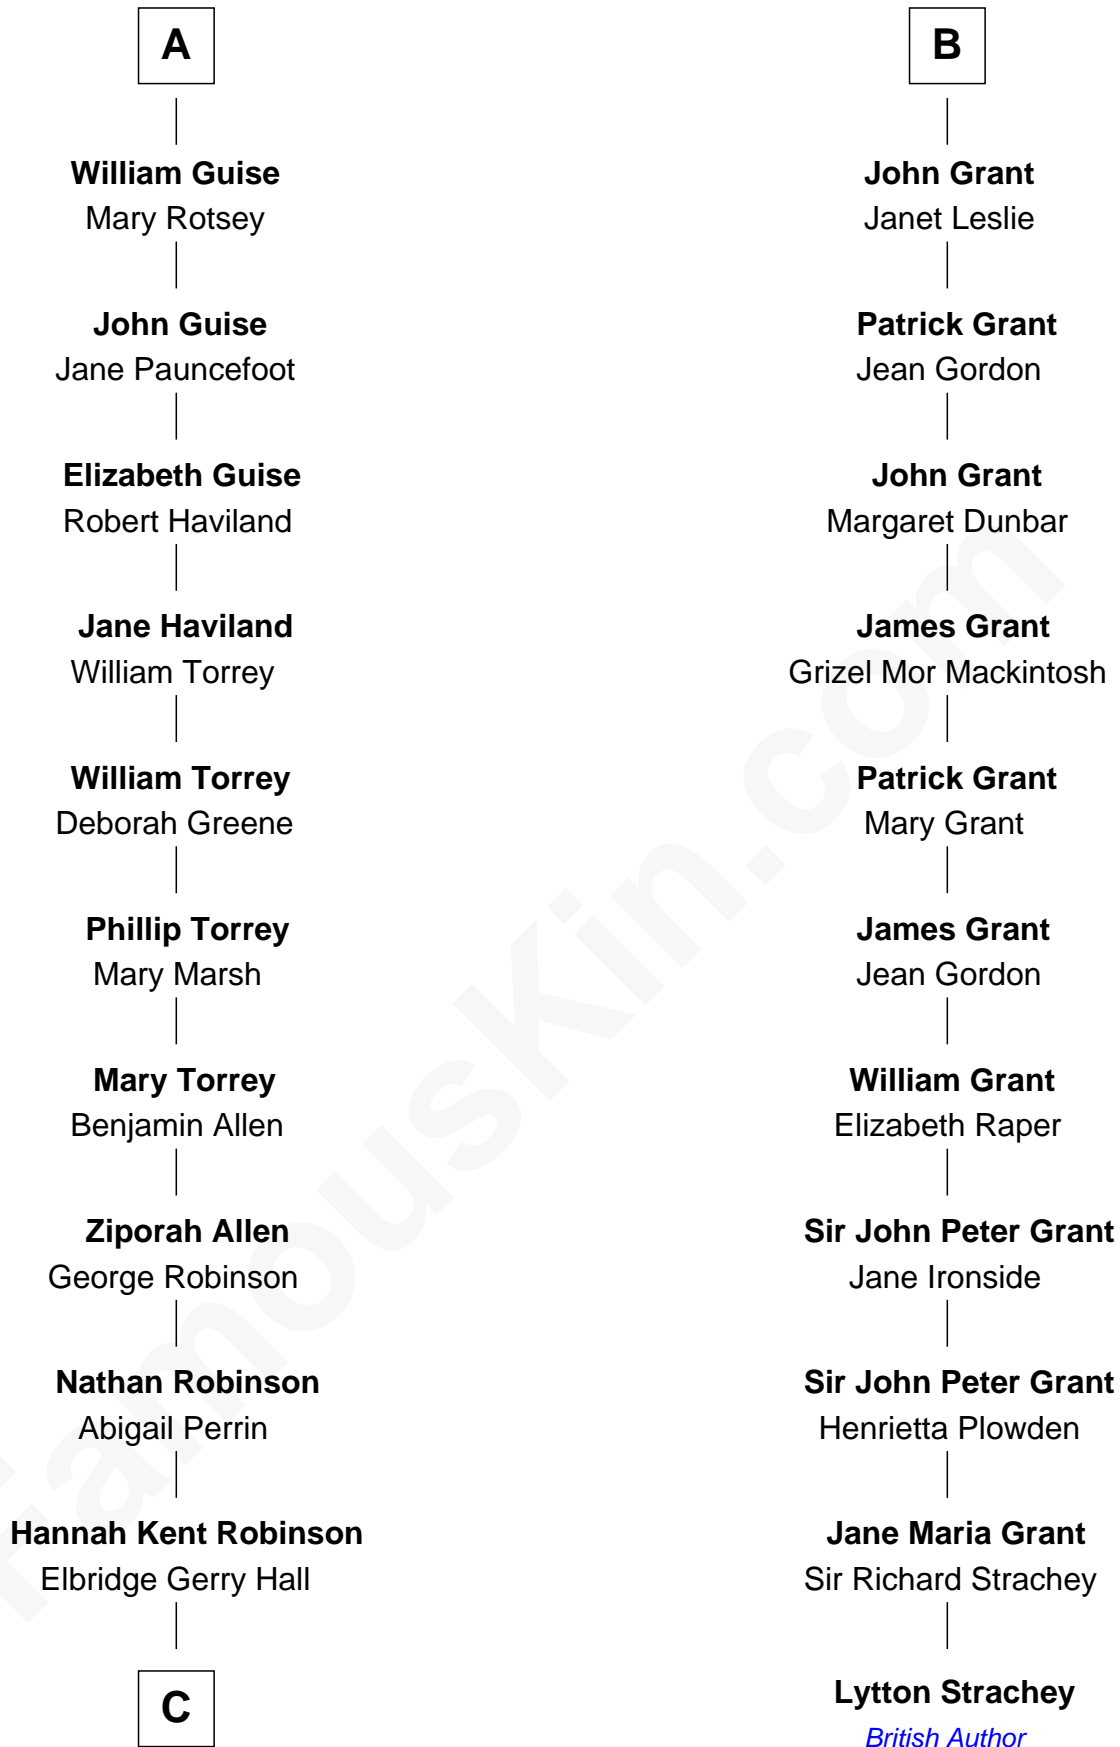

FamousKin.com Relationship Chart of

Raquel Welch

Movie Actress

17th cousin 3 times removed of

Lytton Strachey

Author and Co-Founder of Bloomsbury Group

Henry Plantagenet

Maud de Chaworth

Sir Edmund Grey

Katherine Percy

Anne Grey

Sir John Grey

Probable

Tacy Grey

John Guise

A

Eleanor Plantagenet

Richard Fitzalan

Alice Fitzalan

Sir Thomas de Holand

Margaret de Holand

Sir John Beaufort

Joan Beaufort

Sir James Stewart

John Stewart

Margaret Douglas

Katherine Stewart

John Forbes

Elizabeth Forbes

James Grant

B

C