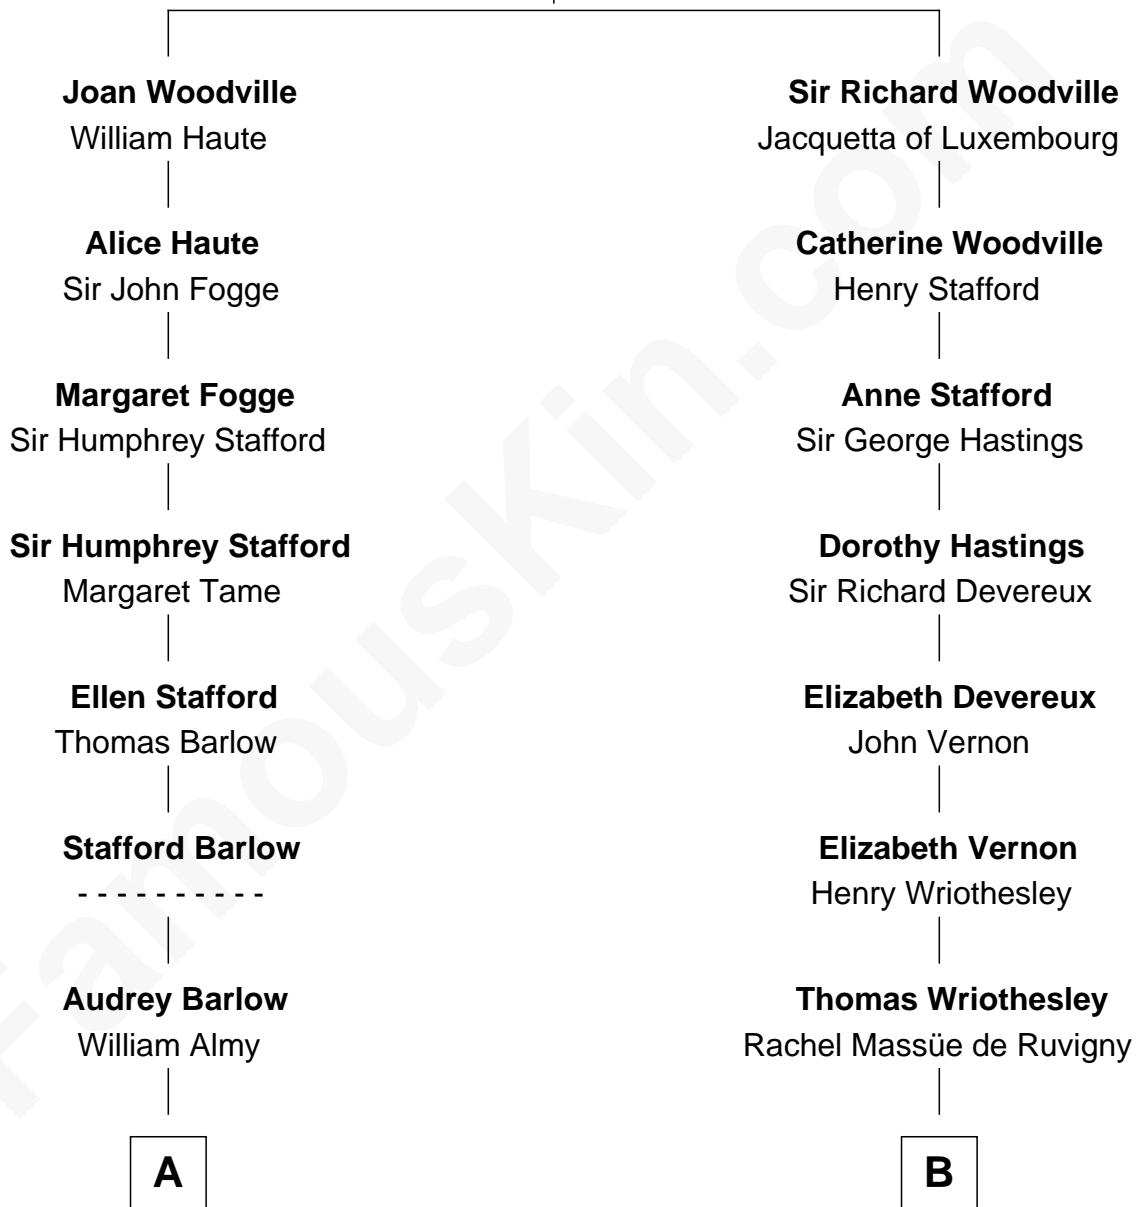

# FamousKin.com Relationship Chart of

**Raquel Welch**

*Movie Actress*

17th cousin of

**Sarah Ferguson**

*Duchess of York*

**Richard Woodville**

Joan Bedlisgate

*aka Raquel Welch*

*Duchess of York*

Raquel Welch photo by [Alan Light](#) (CC BY 2.0)

Sarah Ferguson photo by [Norbert Aepli](#) (CC BY 3.0)