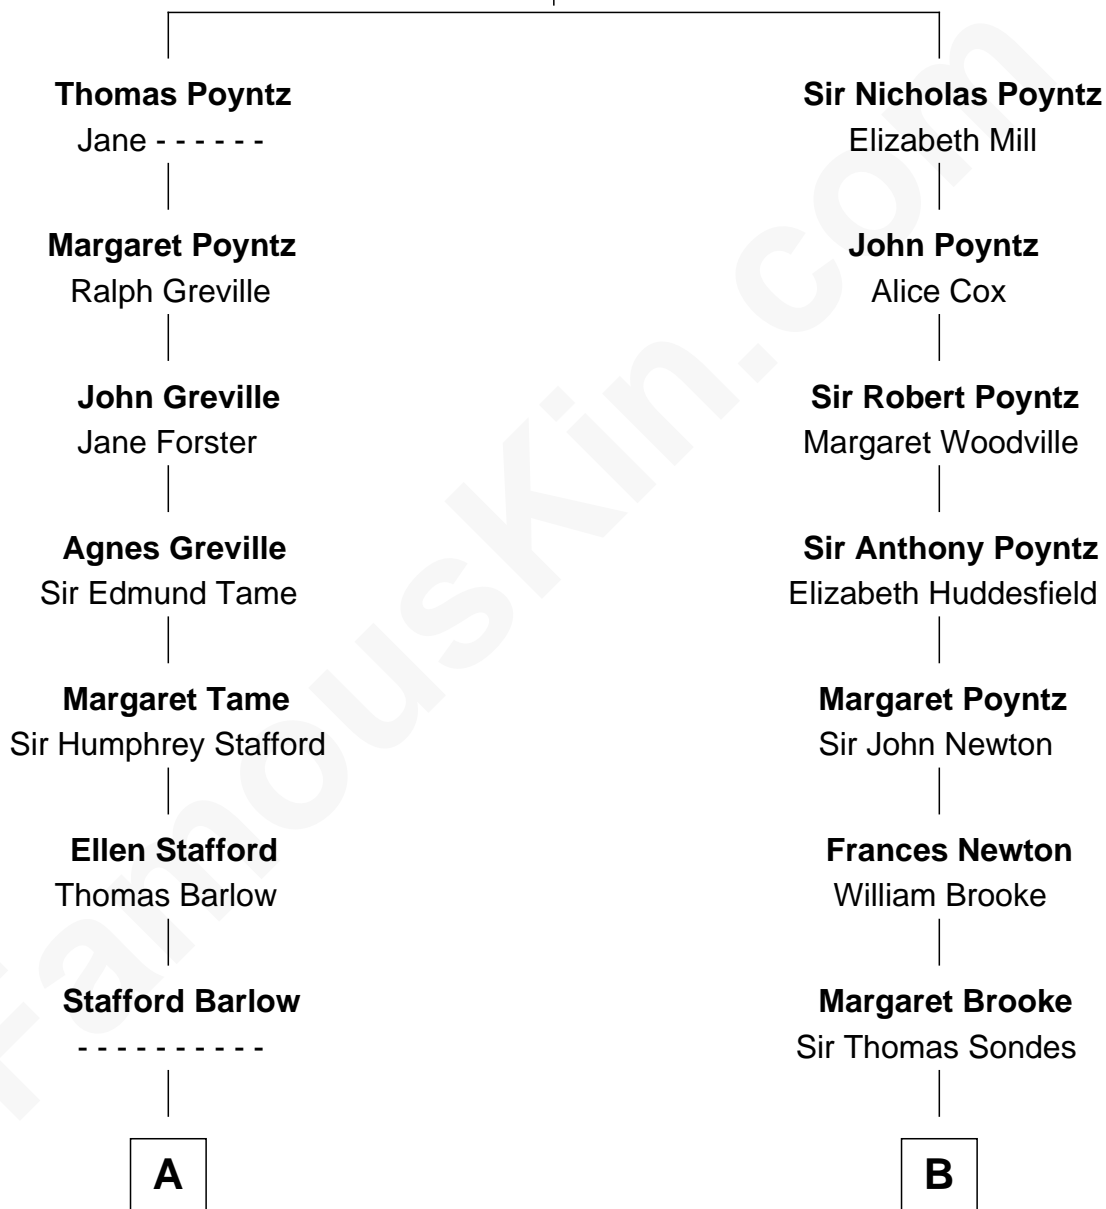

FamousKin.com Relationship Chart of

Raquel Welch
Movie Actress

18th cousin 2 times removed of

Sarah Ferguson
Duchess of York

Robert Poyntz
Katherine FitzNichol

C

Josephine Sarah Hall
Armando Carlos Tejada

Raquel Welch
aka Raquel Welch

D

Herbert Andrew Montagu-Douglas-Scott
Marie Josephine Edwards

Marian Louisa Montagu-Douglas-Scott
Andrew Henry Ferguson

Ronald Ivor Ferguson
Susan Mary Wright

Sarah Ferguson
Duchess of York

FamousKin.com