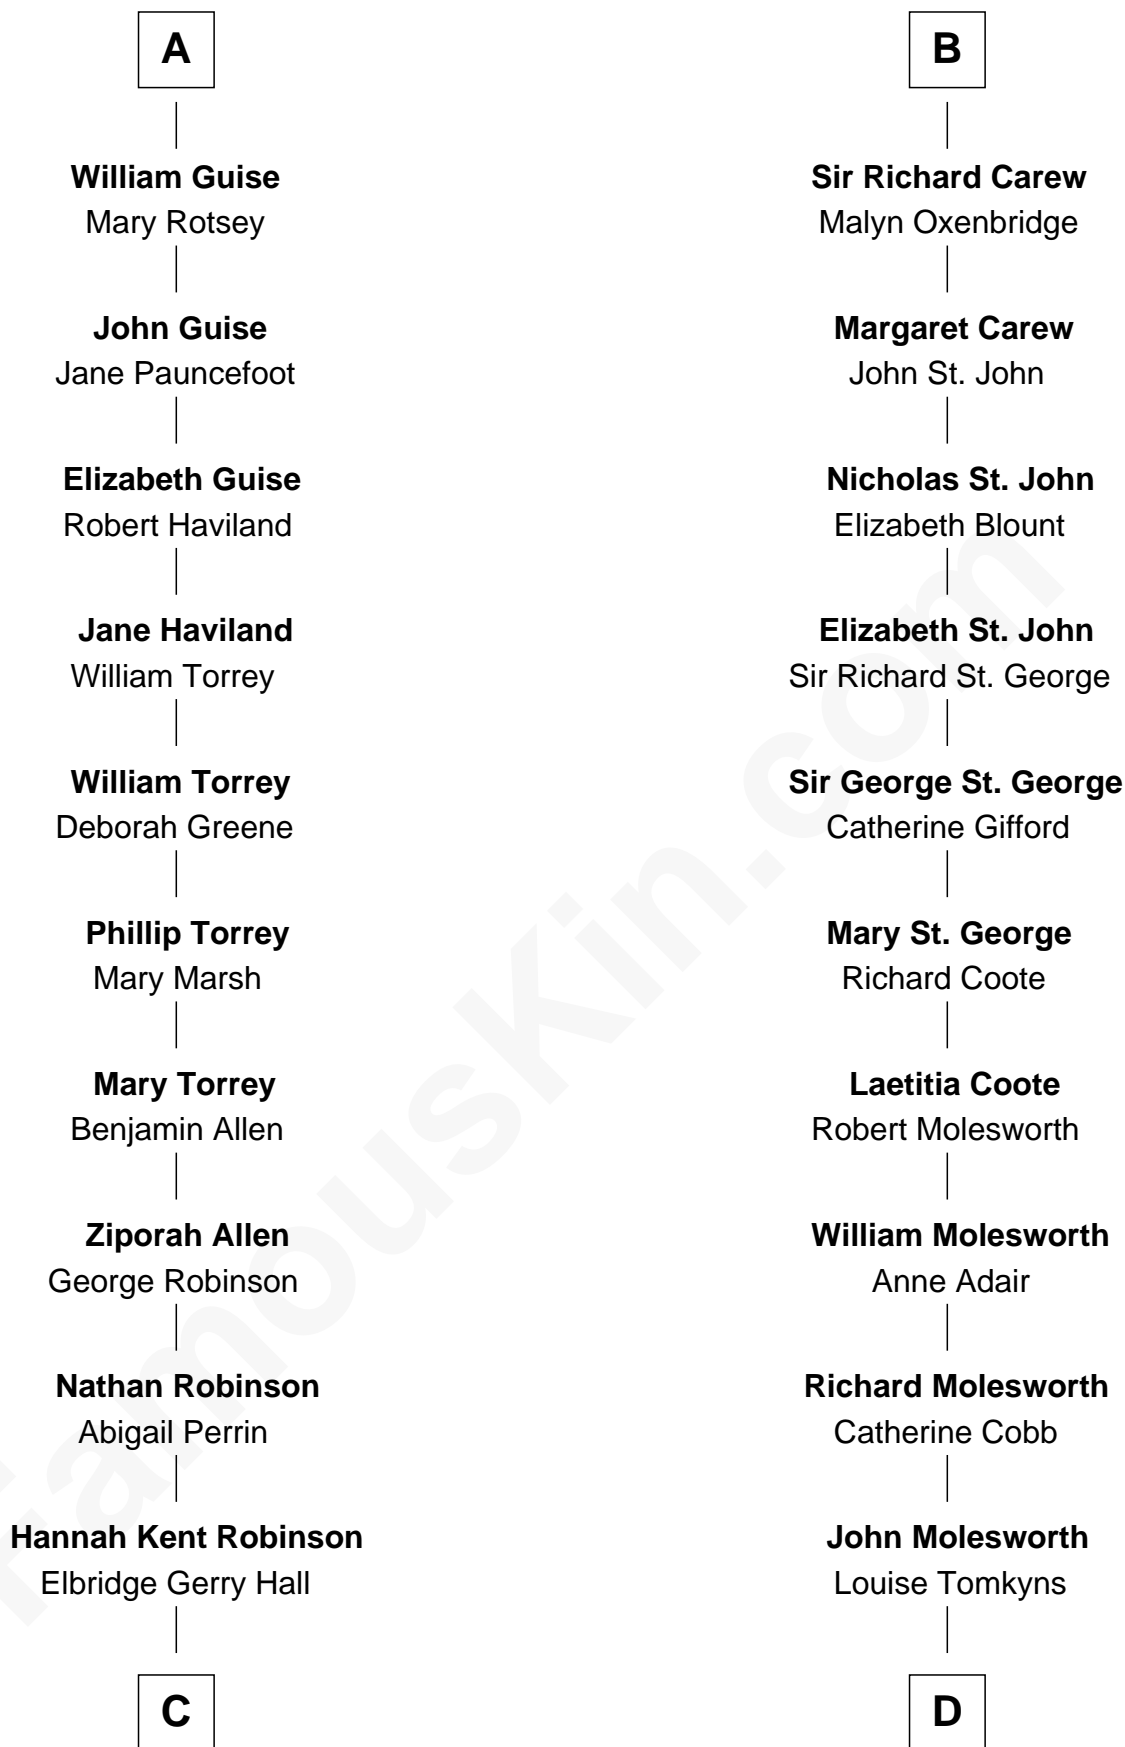

FamousKin.com Relationship Chart of

Raquel Welch

Movie Actress

19th cousin 1 time removed of

Olivia De Havilland

Movie Actress

Sir Maurice de Berkeley

Eve la Zouche

Joan de Waterton

Eleanor de Welles

Sir Thomas Hoo

Eleanor Hoo

James Carew

B

C

Justin Smith Hall
Sarah Mehitable Stanford

Emery Stanford Hall
Clara Louise Adams

Josephine Sarah Hall
Armando Carlos Tejada

Raquel Welch
aka Raquel Welch

D

Margaret Letitia Molesworth
Charles Richard De Havilland

Walter Augustus De Havilland
Lillian Augusta Ruse